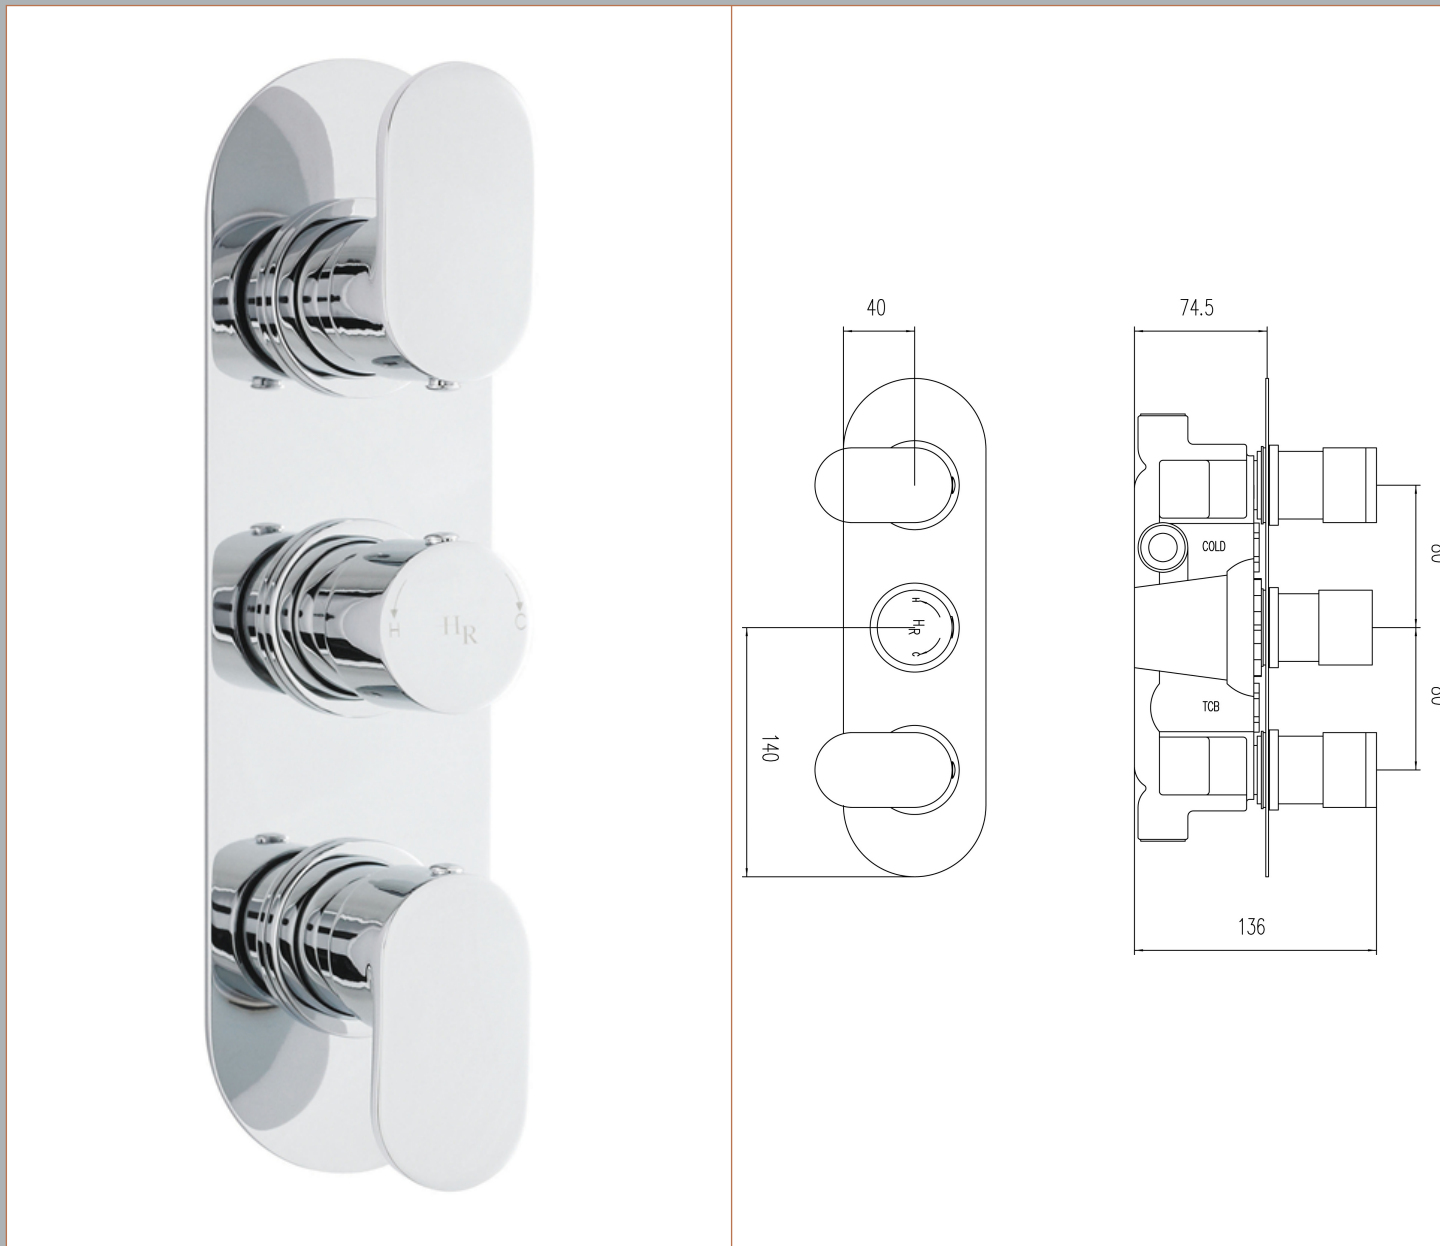

Sales Code: REI3411

Description: Reign Triple Conc Thermo Valve Rt Plt

### Product Dimensions

Length (mm):	
Width (mm):	80
Height (mm):	280
Depth (mm):	136
Nett Weight (kg):	3.45

### Packaging Dimensions

Length (mm):	320
Width (mm):	250
Height (mm):	110
Gross Weight (kg):	3.45

### Outer Box Dimensions (If Applicable)

Length (mm):	
Width (mm):	520
Height (mm):	370
Depth (mm):	340
Gross Weight (kg):	21
Barcode:	5055369010158