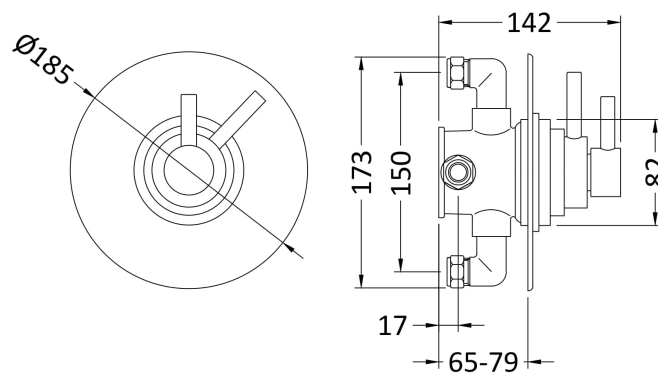

### Product Dimensions

Length (mm):	
Width (mm):	185
Height (mm):	185
Depth (mm):	142
Nett Weight (kg):	3.18

### Packaging Dimensions

Length (mm):	190
Width (mm):	240
Height (mm):	240
Gross Weight (kg):	3.18

### Outer Box Dimensions (If Applicable)

Length (mm):	
Width (mm):	280
Height (mm):	260
Depth (mm):	510
Gross Weight (kg):	13
Barcode:	5055146191186

### Product Details

Country of Origin:	United Kingdom
Fitting Instruction:	No
Product Material:	Brass
Mount Type:	Wall, Recessed
Outlet Elbow Supplied:	No
Easy Clean:	Not Applicable
Head Included:	No
Handset Included:	No
Body Jets Included:	No
No of Body Jets:	Not Applicable
Operating Pressure (bar):	0.1
Valve/Cartridge Type:	1/4 Turn Ceramic Disc
Flow Rates (L/min):	0.1 bar: 5.5    0.5 bar: 14.5    1 bar: 22    2 bar: 30    3 bar: 35
TMV2 Approved:	No    Approval No: N/A
TMV3 Approved:	No    Approval No: N/A
WRAS Approved:	No    Approval No: N/A
Head Function:	Not Applicable
Handset Function:	Not Applicable
Body Jet Info:	Not Applicable
Pipe Size:	15 mm (1/2" Bsp)
Pipe Centres:	N/A
Colour/Finish:	Chrome
Hose Included:	No
No. of Outlets:	1