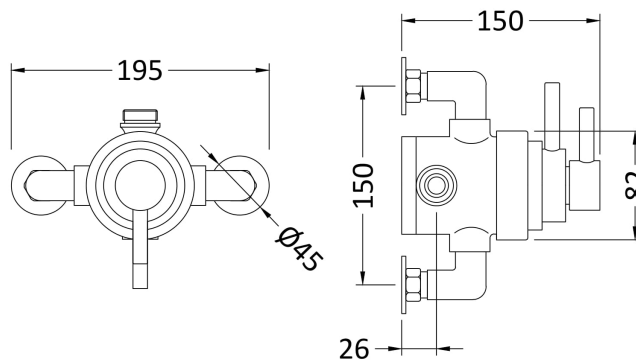

Sales Code: JTY026

Description: Dual Exposed Thermostatic Shower Valve

Product Dimensions

Length (mm):	
Width (mm):	155
Height (mm):	140
Depth (mm):	140
Nett Weight (kg):	3.45

Packaging Dimensions

Length (mm):	190
Width (mm):	240
Height (mm):	240
Gross Weight (kg):	3.45

Packaging Data

Box Colour:	White Cardboard Box
Box Qty:	1
Label Size:	100 x 50
Label Colour:	White Label
Label Qty:	2

Outer Box Dimensions (If Applicable)

Length (mm):	
Width (mm):	500
Height (mm):	420
Depth (mm):	268
Gross Weight (kg):	14
Barcode:	5055146191193

Product Details

Country of Origin:	United Kingdom
Fitting Instruction:	No
Product Material:	Brass
Mount Type:	Wall, Surface
Outlet Elbow Supplied:	No
Easy Clean:	Not Applicable
Head Included:	No
Handset Included:	No
Body Jets Included:	No
No of Body Jets:	Not Applicable
Operating Pressure (bar):	0.1
Valve/Cartridge Type:	1/4 Turn
Flow Rates (L/min):	0.1 bar: 5.5 0.5 bar: 14.5 1 bar: 22 2 bar: 30 3 bar: 35
TMV2 Approved:	No Approval No: N/A
TMV3 Approved:	No Approval No: N/A
WRAS Approved:	No Approval No: N/A
Head Function:	Not Applicable
Handset Function:	Not Applicable
Body Jet Info:	Not Applicable
Pipe Size:	15 mm (1/2" Bsp)
Pipe Centres:	150 mm
Colour/Finish:	Chrome
Hose Included:	No
No. of Outlets:	1