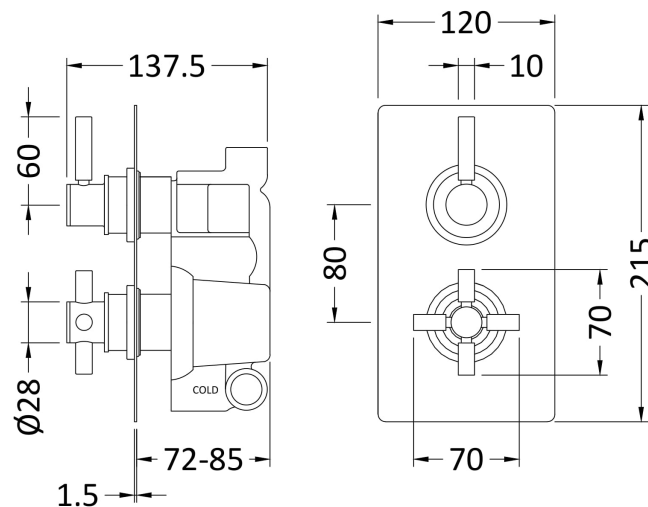

Sales Code: A3007

Description: Tec Pura Twin Valve Built In Div

Product Dimensions

Length (mm):	
Width (mm):	120
Height (mm):	215
Depth (mm):	137
Nett Weight (kg):	4.71

Packaging Dimensions

Length (mm):	250
Width (mm):	240
Height (mm):	130
Gross Weight (kg):	4.71

Packaging Data

Box Colour:	White Cardboard Box
Box Qty:	1
Label Size:	100 x 50
Label Colour:	White Label
Label Qty:	2

Outer Box Dimensions (If Applicable)

Length (mm):	
Width (mm):	285
Height (mm):	390
Depth (mm):	550
Gross Weight (kg):	28
Barcode:	5055146136200

Product Details

Country of Origin:	United Kingdom
Fitting Instruction:	No
Product Material:	Brass/ABS
Mount Type:	Wall, Recessed
Outlet Elbow Supplied:	No
Easy Clean:	Not Applicable
Head Included:	No
Handset Included:	No
Body Jets Included:	No
No of Body Jets:	Not Applicable
Operating Pressure (bar):	0.5
Valve/Cartridge Type:	1/4 Turn Ceramic Disc
Flow Rates (L/min): 0.1 bar: N/A 0.5 bar: 13 1 bar: 17 2 bar: 24 3 bar: 27	
TMV2 Approved: No	Approval No: N/A
TMV3 Approved: No	Approval No: N/A
WRAS Approved: No	Approval No: N/A
Head Function:	Not Applicable
Handset Function:	Not Applicable
Body Jet Info:	Not Applicable
Pipe Size:	15 mm & 22 mm
Pipe Centres:	N/A
Colour/Finish:	Chrome
Hose Included:	Not Applicable
No. of Outlets:	2