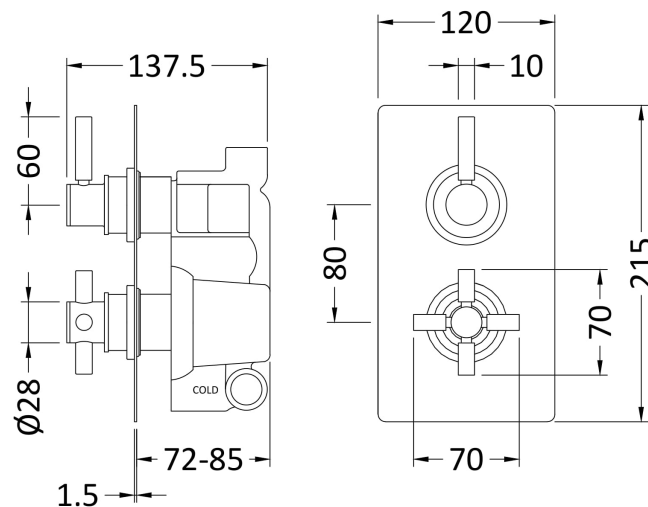

Sales Code: A4007

Description: Tec Pura Twin Valve Built In Div

### Product Dimensions

Length (mm):	
Width (mm):	120
Height (mm):	215
Depth (mm):	137
Nett Weight (kg):	4.71

### Packaging Dimensions

Length (mm):	250
Width (mm):	240
Height (mm):	130
Gross Weight (kg):	4.71

### Outer Box Dimensions (If Applicable)

Length (mm):	
Width (mm):	285
Height (mm):	390
Depth (mm):	550
Gross Weight (kg):	28
Barcode:	5056462673752