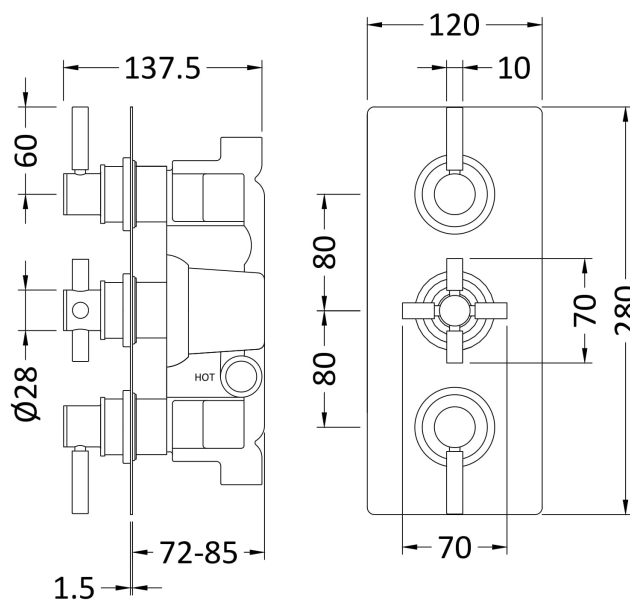

Sales Code: A3003

Description: Tec Pura Plus Triple Thermo Valve Recplt

Product Dimensions

Length (mm):	
Width (mm):	80
Height (mm):	280
Depth (mm):	136
Nett Weight (kg):	5.32

Packaging Dimensions

Length (mm):	320
Width (mm):	250
Height (mm):	110
Gross Weight (kg):	5.32

Packaging Data

Box Colour:	White Cardboard Box
Box Qty:	1
Label Size:	100 x 50
Label Colour:	White Label
Label Qty:	2

Outer Box Dimensions (If Applicable)

Length (mm):	
Width (mm):	260
Height (mm):	400
Depth (mm):	392
Gross Weight (kg):	21
Barcode:	5055146120162

Product Details

Country of Origin:	United Kingdom
Fitting Instruction:	No
Product Material:	Brass/ABS
Mount Type:	Wall, Recessed
Outlet Elbow Supplied:	No
Easy Clean:	Not Applicable
Head Included:	No
Handset Included:	No
Body Jets Included:	Not Applicable
No of Body Jets:	Not Applicable
Operating Pressure (bar):	0.1
Valve/Cartridge Type:	1/4 Turn Ceramic Disc
Flow Rates (L/min): 0.1 bar: 5.5 0.5 bar: 14 1 bar: 20 2 bar: 29 3 bar: 44	
TMV2 Approved: No	Approval No: N/A
TMV3 Approved: No	Approval No: N/A
WRAS Approved: Yes	Approval No: 2204707
Head Function:	Not Applicable
Handset Function:	Not Applicable
Body Jet Info:	Not Applicable
Pipe Size:	15 mm (1/2" Bsp)
Pipe Centres:	N/A
Colour/Finish:	Chrome
Hose Included:	Not Applicable
No. of Outlets:	2