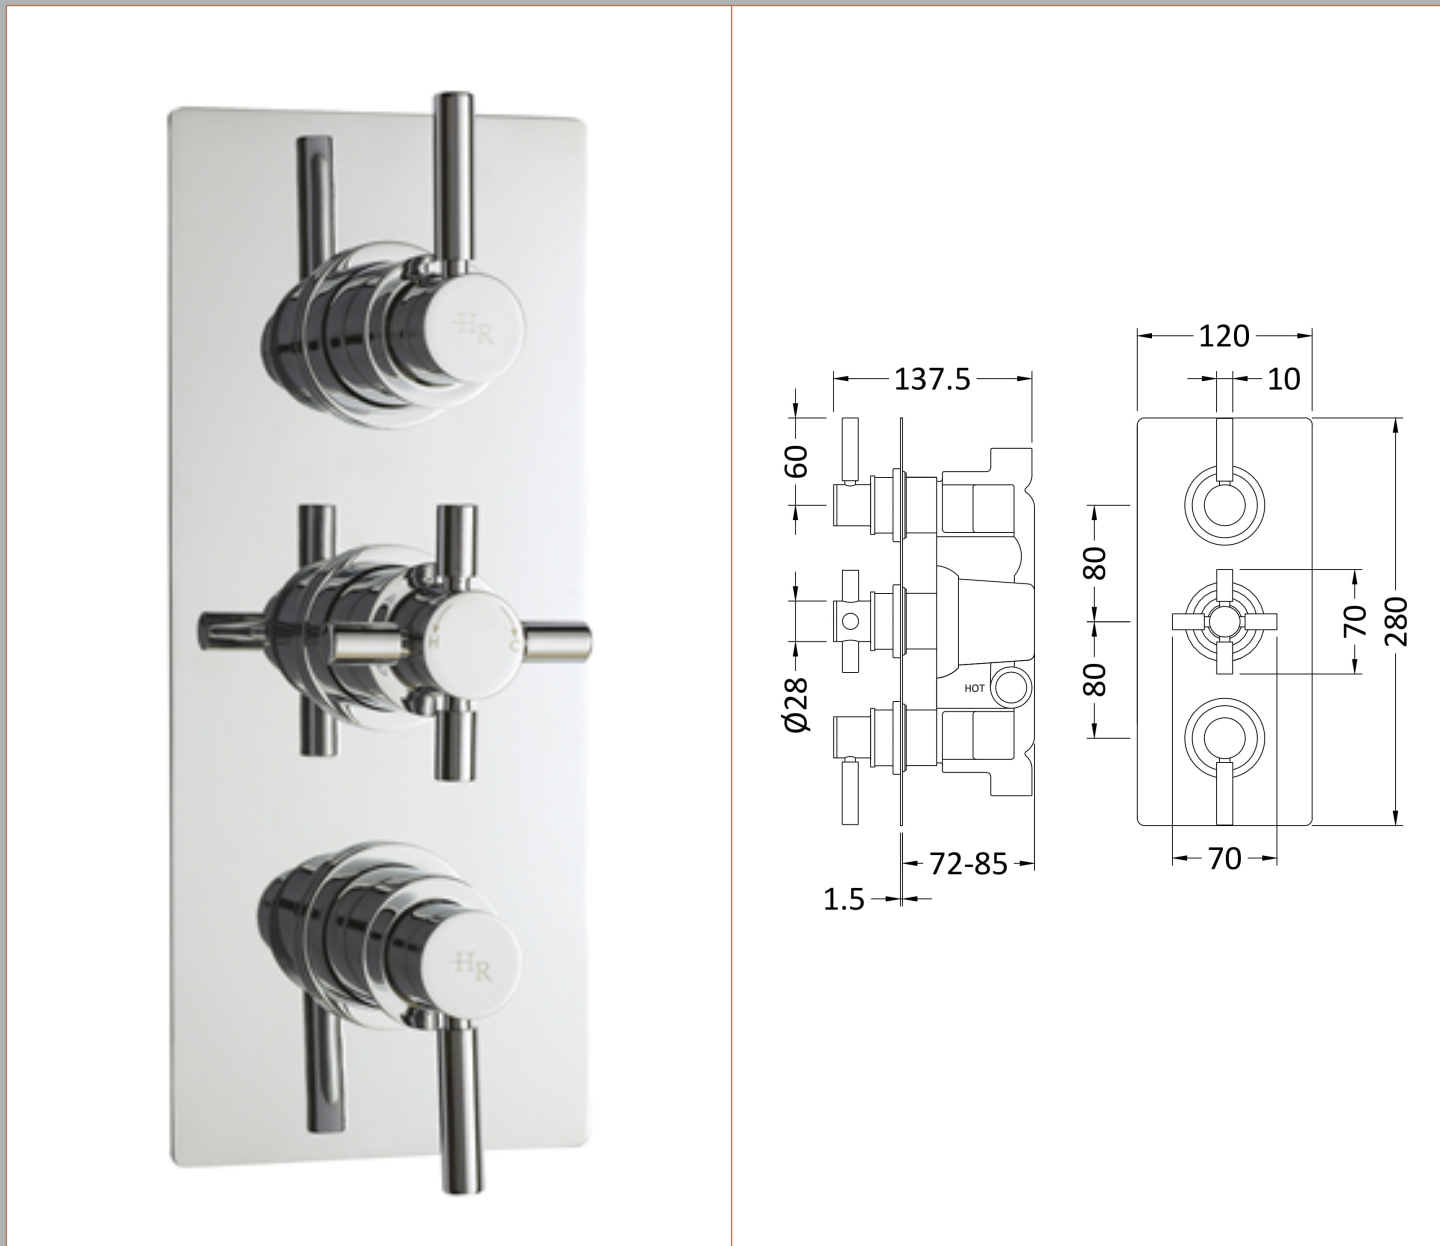

Sales Code: A3023

Description: Tec Pura Plus Triple Thermo Valve Div

Product Dimensions

Length (mm):	
Width (mm):	80
Height (mm):	280
Depth (mm):	136
Nett Weight (kg):	5.77

Packaging Dimensions

Length (mm):	350
Width (mm):	255
Height (mm):	110
Gross Weight (kg):	5.77

Packaging Data

Box Colour:	White Cardboard Box
Box Qty:	1
Label Size:	100 x 50
Label Colour:	White Label
Label Qty:	2

Outer Box Dimensions (If Applicable)

Length (mm):	
Width (mm):	520
Height (mm):	420
Depth (mm):	330
Gross Weight (kg):	23
Barcode:	5055146154402

Product Details

Country of Origin:	United Kingdom
Fitting Instruction:	No
Product Material:	Brass/ABS
Mount Type:	Wall, Recessed
Outlet Elbow Supplied:	No
Easy Clean:	Not Applicable
Head Included:	No
Handset Included:	No
Body Jets Included:	No
No of Body Jets:	Not Applicable
Operating Pressure (bar):	0.5
Valve/Cartridge Type:	1/4 Turn Ceramic Disc
Flow Rates (L/min):	0.1 bar: N/A 0.5 bar: 13 1 bar: 17 2 bar: 24 3 bar: 27
TMV2 Approved:	No Approval No: N/A
TMV3 Approved:	No Approval No: N/A
WRAS Approved:	No Approval No: N/A
Head Function:	Not Applicable
Handset Function:	Not Applicable
Body Jet Info:	Not Applicable
Pipe Size:	15 mm & 22 mm
Pipe Centres:	N/A
Colour/Finish:	Chrome
Hose Included:	Not Applicable
No. of Outlets:	3