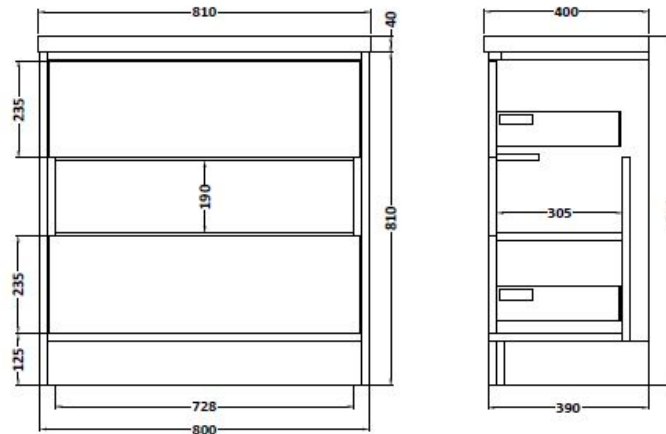

Packaging Dimensions

Height (mm):	400
Width (mm):	820
Depth (mm):	200
Gross Weight (kg):	16.9

Packaging Data

Box Colour:	Brown Cardboard Box - Printed
Box Qty:	1
Label Size:	100 x 50
Label Colour:	White Label
Label Qty:	2

Outer Box Dimensions (If Applicable)

Height (mm):	
Width (mm):	
Depth (mm):	
Gross Weight (kg):	
Barcode:	5055146194675

Product Details

Country of Origin:	China
Fitting Instruction:	No
Certification: CE & UKCA:	No
WRAS:	N/A
WRAS No:	N/A
Product Material:	Vitreous China
Fixing Supplied:	No

Sales Code: FMC978

Description: 800mm F/S 2 Dwr Van Central Open Shelf

Product Dimensions

Height (mm):	810
Width (mm):	800
Depth (mm):	390
Nett Weight (kg):	40

Packaging Dimensions

Height (mm):	790
Width (mm):	798
Depth (mm):	383
Gross Weight (kg):	42

Packaging Data

Box Colour:	Brown Cardboard Box
Box Qty:	1
Label Size:	100 x 50
Label Colour:	White Label
Label Qty:	2

Outer Box Dimensions (If Applicable)

Height (mm):	
Width (mm):	
Depth (mm):	
Gross Weight (kg):	
Barcode:	5055369097036