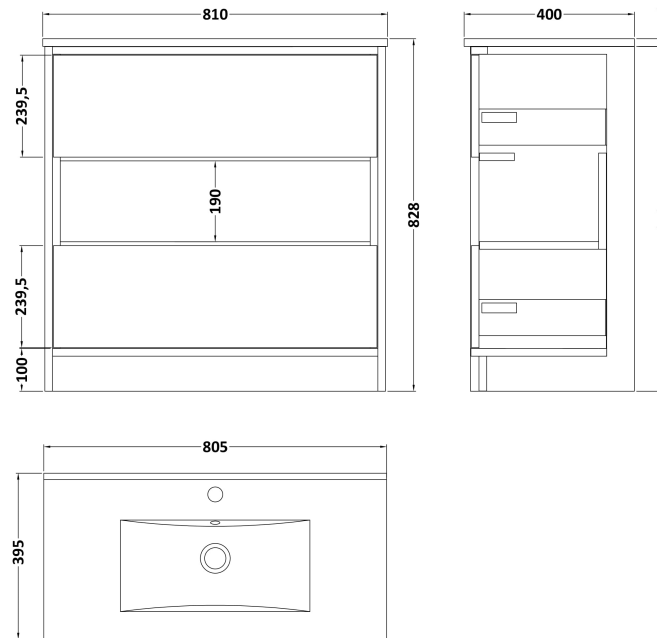

Sales Code: CST978

Description: Coast Fs 800mm Basin Unit - Option 2

Packaging Details

Barcode: 5055275868362

Sales Code: NVM005

Description: Minimalist Basin 800mm

Product Dimensions

Height (mm):	170
Width (mm):	800
Depth (mm):	390
Nett Weight (kg):	16.9

Packaging Dimensions

Height (mm):	400
Width (mm):	820
Depth (mm):	200
Gross Weight (kg):	16.9

Packaging Data

Box Colour:	Brown Cardboard Box - Printed
Box Qty:	1
Label Size:	100 x 50
Label Colour:	White Label
Label Qty:	2

Outer Box Dimensions (If Applicable)

Height (mm):	
Width (mm):	
Depth (mm):	
Gross Weight (kg):	
Barcode:	5055146194675

Product Details

Country of Origin:	China
Fitting Instruction:	No
Certification: CE & UKCA:	No
WRAS:	N/A
WRAS No:	N/A
Product Material:	Vitreous China
Fixing Supplied:	No

Sales Code: FMC978

Description: 800mm F/S 2 Dwr Van Central Open Shelf

Product Dimensions

Height (mm):	810
Width (mm):	800
Depth (mm):	390
Nett Weight (kg):	40

Packaging Dimensions

Height (mm):	790
Width (mm):	798
Depth (mm):	383
Gross Weight (kg):	42