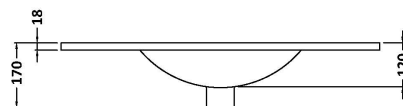

Sales Code: CST978

Description: Coast Fs 800mm Basin Unit - Option 2

Packaging Details

Barcode: 5055275868362

Sales Code: NVM005

Description: Minimalist Basin 800mm

Product Dimensions

Height (mm):	170
Width (mm):	800
Depth (mm):	390
Nett Weight (kg):	16.9

Packaging Dimensions

Height (mm):	400
Width (mm):	820
Depth (mm):	200
Gross Weight (kg):	16.9

Packaging Data

Box Colour:	Brown Cardboard Box - Printed
Box Qty:	1
Label Size:	100 x 50
Label Colour:	White Label
Label Qty:	2

Outer Box Dimensions (If Applicable)

Height (mm):	
Width (mm):	
Depth (mm):	
Gross Weight (kg):	
Barcode:	5055146194675

Product Details

Country of Origin:	China
Fitting Instruction:	No
Certification: CE & UKCA:	No
WRAS:	N/A
WRAS No:	N/A
Product Material:	Vitreous China
Fixing Supplied:	No

Sales Code: FMC978

Description: 800mm F/S 2 Dwr Van Central Open Shelf

Product Dimensions

Height (mm):	810
Width (mm):	800
Depth (mm):	390
Nett Weight (kg):	40

Packaging Dimensions

Height (mm):	790
Width (mm):	798
Depth (mm):	383
Gross Weight (kg):	42