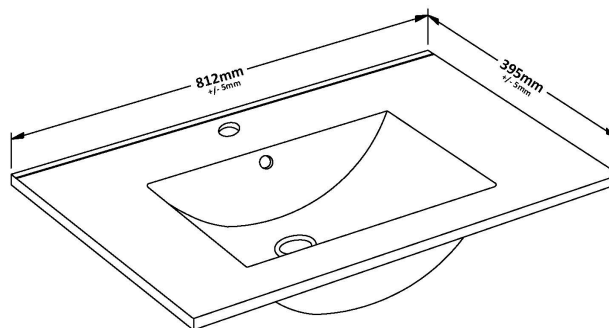

Sales Code: CST978

Description: Coast Fs 800mm Basin Unit - Option 2

Packaging Details

Barcode: 5055275868362

Sales Code: NVM005

Description: Minimalist Basin 800mm

Product Dimensions

Height (mm):	170
Width (mm):	800
Depth (mm):	390
Nett Weight (kg):	16.9

Packaging Dimensions

Height (mm):	400
Width (mm):	820
Depth (mm):	200
Gross Weight (kg):	16.9

Packaging Data

Box Colour:	Brown Cardboard Box - Printed
Box Qty:	1
Label Size:	100 x 50
Label Colour:	White Label
Label Qty:	2

Outer Box Dimensions (If Applicable)

Height (mm):	
Width (mm):	
Depth (mm):	
Gross Weight (kg):	
Barcode:	5055146194675

Product Details

Country of Origin:	China
Fitting Instruction:	No
Certification: CE & UKCA:	No
WRAS:	N/A
WRAS No:	N/A
Product Material:	Vitreous China
Fixing Supplied:	No

Sales Code: FMC978

Description: 800mm F/S 2 Dwr Van Central Open Shelf

Product Dimensions

Height (mm):	810
Width (mm):	800
Depth (mm):	390
Nett Weight (kg):	40

Packaging Dimensions

Height (mm):	790
Width (mm):	798
Depth (mm):	383
Gross Weight (kg):	42