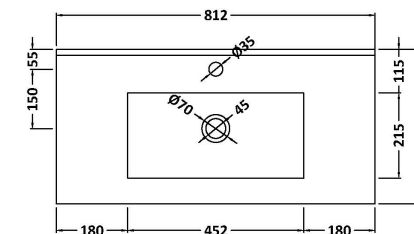

Sales Code: CST978

Description: Coast Fs 800mm Basin Unit - Option 2

Packaging Details

Barcode: 5055275868362

Sales Code: NVM005

Description: Minimalist Basin 800mm

Product Dimensions

Height (mm):	170
Width (mm):	800
Depth (mm):	390
Nett Weight (kg):	16.9

Packaging Dimensions

Height (mm):	400
Width (mm):	820
Depth (mm):	200
Gross Weight (kg):	16.9

Packaging Data

Box Colour:	Brown Cardboard Box - Printed
Box Qty:	1
Label Size:	100 x 50
Label Colour:	White Label
Label Qty:	2

Outer Box Dimensions (If Applicable)

Height (mm):	
Width (mm):	
Depth (mm):	
Gross Weight (kg):	
Barcode:	5055146194675

Product Details

Country of Origin:	China
Fitting Instruction:	No
Certification: CE & UKCA:	No
WRAS:	N/A
WRAS No:	N/A
Product Material:	Vitreous China
Fixing Supplied:	No

Sales Code: FMC978

Description: 800mm F/S 2 Dwr Van Central Open Shelf

Product Dimensions

Height (mm):	810
Width (mm):	800
Depth (mm):	390
Nett Weight (kg):	40

Packaging Dimensions

Height (mm):	790
Width (mm):	798
Depth (mm):	383
Gross Weight (kg):	42