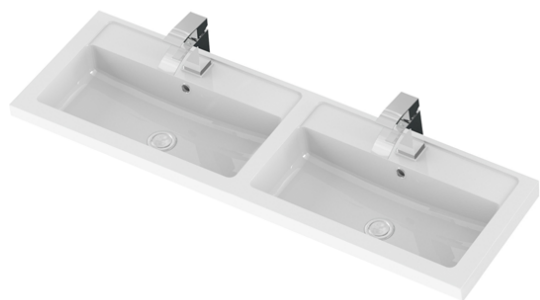

Sales Code: CBI132

Description: 1200 Wh 4-Drawer Vanity W/Double Basin

Packaging Details

Barcode: 5056211816676

Sales Code: OFF137

Description: 600 2-Drawer Wall Hung Unit

Product Dimensions

Height (mm):	540
Width (mm):	600
Depth (mm):	353
Nett Weight (kg):	21

Outer Box Dimensions (If Applicable)

Height (mm):	
Width (mm):	
Depth (mm):	
Gross Weight (kg):	
Barcode:	5056211812975

Product Details

Country of Origin:	China
Fitting Instruction:	No
CE & UKCA:	N/A
FSC Certified Materials:	Yes
Colour:	Gloss White
Construction Method:	Cam & Wood Dowel
Construction Type:	Rigid
Cabinet Finish:	MFC Painted Gloss
Fascia Finish:	MFC Painted Gloss
Cabinet Thickness (mm):	16
Fascia Thickness (mm):	18
Drawer Included:	Yes
Drawer Type:	80mm High Metal Softclose
No of Shelves:	0
Hinge Type:	Not Applicable
Hinge Included:	Not Applicable
Adjustable Legs:	No, Not Required
Fixings Included:	Yes
Handle Style:	Modern
Waste Shroud:	Yes
Handle Included:	Yes, Supplied
Handle Type:	Wrapover

Sales Code: PMB425

Description: Double Polymarble Basin 1205 X 360

Product Dimensions

Height (mm):	450
Width (mm):	1205
Depth (mm):	157
Nett Weight (kg):	18.12

Packaging Dimensions

Height (mm):	100
Width (mm):	1205
Depth (mm):	360
Gross Weight (kg):	18.12