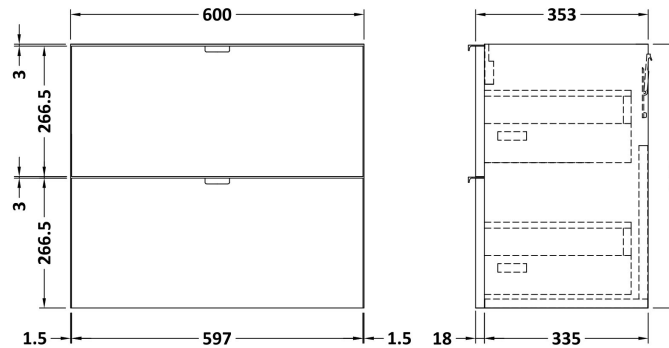

Sales Code: CBI132

Description: 1200 Wh 4-Drawer Vanity W/Double Basin

Packaging Details

Barcode: 5056211816676

Sales Code: OFF137

Description: 600 2-Drawer Wall Hung Unit

Product Dimensions

Height (mm):	540
Width (mm):	600
Depth (mm):	353
Nett Weight (kg):	21

Packaging Dimensions

Height (mm):	375
Width (mm):	620
Depth (mm):	560
Gross Weight (kg):	21.5

Packaging Data

Box Colour:	Brown Cardboard Box
Box Qty:	1
Label Size:	x
Label Colour:	White Label
Label Qty:	0

Outer Box Dimensions (If Applicable)

Height (mm):	
Width (mm):	
Depth (mm):	
Gross Weight (kg):	
Barcode:	5056211812975

Product Details

Country of Origin:	China
Fitting Instruction:	No
CE & UKCA:	N/A
FSC Certified Materials:	Yes
Colour:	Gloss White
Construction Method:	Cam & Wood Dowel
Construction Type:	Rigid
Cabinet Finish:	MFC Painted Gloss
Fascia Finish:	MFC Painted Gloss
Cabinet Thickness (mm):	16
Fascia Thickness (mm):	18
Drawer Included:	Yes
Drawer Type:	80mm High Metal Softclose
No of Shelves:	0
Hinge Type:	Not Applicable
Hinge Included:	Not Applicable
Adjustable Legs:	No, Not Required
Fixings Included:	Yes
Handle Style:	Modern
Waste Shroud:	Yes
Handle Included:	Yes, Supplied
Handle Type:	Wrapover

Sales Code: PMB425

Description: Double Polymarble Basin 1205 X 360

Product Dimensions

Height (mm):	450
Width (mm):	1205
Depth (mm):	157
Nett Weight (kg):	18.12

Packaging Dimensions

Height (mm):	100
Width (mm):	1205
Depth (mm):	360
Gross Weight (kg):	18.12