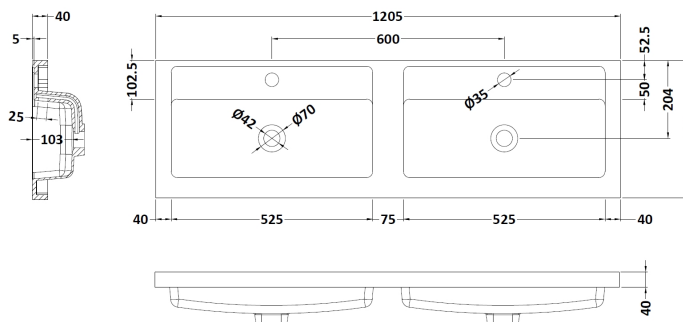

Packaging Dimensions

Height (mm):	375
Width (mm):	620
Depth (mm):	560
Gross Weight (kg):	21.5

Packaging Data

Box Colour:	Brown Cardboard Box
Box Qty:	1
Label Size:	x
Label Colour:	White Label
Label Qty:	0

Outer Box Dimensions (If Applicable)

Height (mm):	
Width (mm):	
Depth (mm):	
Gross Weight (kg):	
Barcode:	5056211812975

Product Details

Country of Origin:	China
Fitting Instruction:	No
CE & UKCA:	N/A
FSC Certified Materials:	Yes
Colour:	Gloss White
Construction Method:	Cam & Wood Dowel
Construction Type:	Rigid
Cabinet Finish:	MFC Painted Gloss
Fascia Finish:	MFC Painted Gloss
Cabinet Thickness (mm):	16
Fascia Thickness (mm):	18
Drawer Included:	Yes
Drawer Type:	80mm High Metal Softclose
No of Shelves:	0
Hinge Type:	Not Applicable
Hinge Included:	Not Applicable
Adjustable Legs:	No, Not Required
Fixings Included:	Yes
Handle Style:	Modern
Waste Shroud:	Yes
Handle Included:	Yes, Supplied
Handle Type:	Wrapover

Sales Code: PMB425

Description: Double Polymarble Basin 1205 X 360

Product Dimensions

Height (mm):	450
Width (mm):	1205
Depth (mm):	157
Nett Weight (kg):	18.12

Packaging Dimensions

Height (mm):	100
Width (mm):	1205
Depth (mm):	360
Gross Weight (kg):	18.12

Packaging Data

Box Colour:	Brown Cardboard Box - Printed
Box Qty:	1
Label Size:	100 x 50
Label Colour:	White Label
Label Qty:	2

Outer Box Dimensions (If Applicable)

Height (mm):	
Width (mm):	
Depth (mm):	
Gross Weight (kg):	
Barcode:	5056211815143