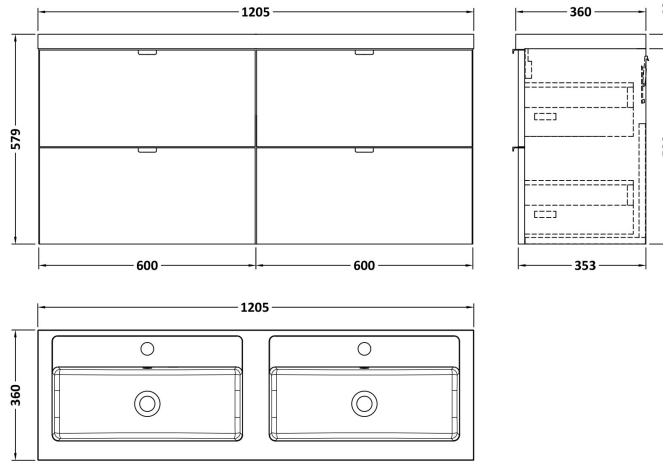

Sales Code: CBI132

Description: 1200 Wh 4-Drawer Vanity W/Double Basin

Packaging Details

Barcode: 5056211816676

Sales Code: OFF137

Description: 600 2-Drawer Wall Hung Unit

Product Dimensions

Height (mm):	540
Width (mm):	600
Depth (mm):	353
Nett Weight (kg):	21

Packaging Dimensions

Height (mm):	375
Width (mm):	620
Depth (mm):	560
Gross Weight (kg):	21.5

Packaging Data

Box Colour:	Brown Cardboard Box
Box Qty:	1
Label Size:	x
Label Colour:	White Label
Label Qty:	0

Outer Box Dimensions (If Applicable)

Height (mm):	
Width (mm):	
Depth (mm):	
Gross Weight (kg):	
Barcode:	5056211812975

Product Details

Country of Origin:	China
Fitting Instruction:	No
CE & UKCA:	N/A
FSC Certified Materials:	Yes
Colour:	Gloss White
Construction Method:	Cam & Wood Dowel
Construction Type:	Rigid
Cabinet Finish:	MFC Painted Gloss
Fascia Finish:	MFC Painted Gloss
Cabinet Thickness (mm):	16
Fascia Thickness (mm):	18
Drawer Included:	Yes
Drawer Type:	80mm High Metal Softclose
No of Shelves:	0
Hinge Type:	Not Applicable
Hinge Included:	Not Applicable
Adjustable Legs:	No, Not Required
Fixings Included:	Yes
Handle Style:	Modern
Waste Shroud:	Yes
Handle Included:	Yes, Supplied
Handle Type:	Wrapover

Sales Code: PMB425

Description: Double Polymarble Basin 1205 X 360

Product Dimensions

Height (mm):	450
Width (mm):	1205
Depth (mm):	157
Nett Weight (kg):	18.12

Packaging Dimensions

Height (mm):	100
Width (mm):	1205
Depth (mm):	360
Gross Weight (kg):	18.12