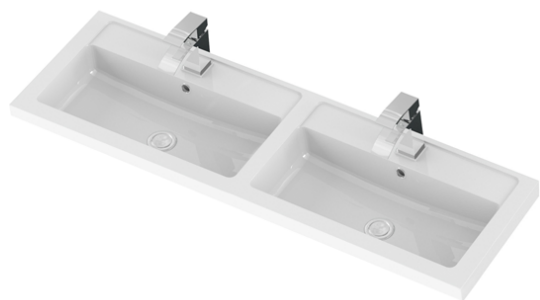

Sales Code: CBI533

Description: 1200 Wh 4-Door Vanity W/Double Basin

Packaging Details

Barcode: 5056211816706

Sales Code: OFF566

Description: 600 Wall Hung 2-Door

Product Dimensions

Height (mm):	540
Width (mm):	600
Depth (mm):	353
Nett Weight (kg):	13

Packaging Dimensions

Height (mm):	375
Width (mm):	625
Depth (mm):	560
Gross Weight (kg):	13.5

Packaging Data

Box Colour:	Brown Cardboard Box
Box Qty:	1
Label Size:	100 x 50
Label Colour:	White Label
Label Qty:	2

Outer Box Dimensions (If Applicable)

Height (mm):	
Width (mm):	
Depth (mm):	
Gross Weight (kg):	
Barcode:	5056211816447

Product Details

Country of Origin:	United Kingdom
Fitting Instruction:	No
CE & UKCA:	N/A
FSC Certified Materials:	Yes
Colour:	Black Woodgrain
Construction Method:	Cam & Wood Dowel
Construction Type:	Rigid
Cabinet Finish:	MFC Textured Woodgrain
Fascia Finish:	MFC Textured Woodgrain
Cabinet Thickness (mm):	18
Fascia Thickness (mm):	18
Drawer Included:	No
Drawer Type:	Not Applicable
No of Shelves:	0
Hinge Type:	95 Degree Clip-On Soft Close
Hinge Included:	Yes, Supplied
Adjustable Legs:	No, Not Required
Fixings Included:	Yes
Handle Style:	Modern
Waste Shroud:	No
Handle Included:	Yes, Supplied
Handle Type:	Wrapover

Sales Code: PMB425

Description: Double Polymarble Basin 1205 X 360

Product Dimensions

Height (mm):	450
Width (mm):	1205
Depth (mm):	157
Nett Weight (kg):	18.12

Packaging Dimensions

Height (mm):	100
Width (mm):	1205
Depth (mm):	360
Gross Weight (kg):	18.12