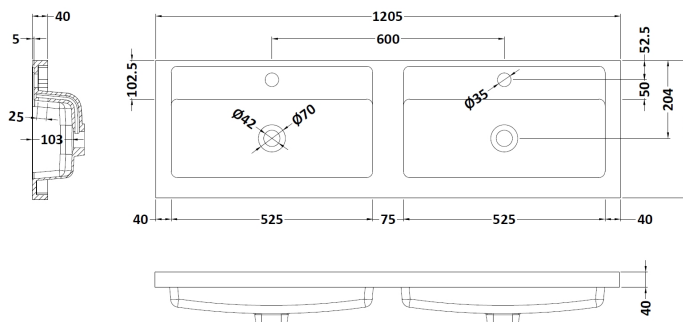

Packaging Dimensions

Height (mm):	375
Width (mm):	625
Depth (mm):	560
Gross Weight (kg):	13.5

Packaging Data

Box Colour:	Brown Cardboard Box
Box Qty:	1
Label Size:	100 x 50
Label Colour:	White Label
Label Qty:	2

Outer Box Dimensions (If Applicable)

Height (mm):	
Width (mm):	
Depth (mm):	
Gross Weight (kg):	
Barcode:	5056211816447

Product Details

Country of Origin:	United Kingdom
Fitting Instruction:	No
CE & UKCA:	N/A
FSC Certified Materials:	Yes
Colour:	Black Woodgrain
Construction Method:	Cam & Wood Dowel
Construction Type:	Rigid
Cabinet Finish:	MFC Textured Woodgrain
Fascia Finish:	MFC Textured Woodgrain
Cabinet Thickness (mm):	18
Fascia Thickness (mm):	18
Drawer Included:	No
Drawer Type:	Not Applicable
No of Shelves:	0
Hinge Type:	95 Degree Clip-On Soft Close
Hinge Included:	Yes, Supplied
Adjustable Legs:	No, Not Required
Fixings Included:	Yes
Handle Style:	Modern
Waste Shroud:	No
Handle Included:	Yes, Supplied
Handle Type:	Wrapover

Sales Code: PMB425

Description: Double Polymarble Basin 1205 X 360

Product Dimensions

Height (mm):	450
Width (mm):	1205
Depth (mm):	157
Nett Weight (kg):	18.12

Packaging Dimensions

Height (mm):	100
Width (mm):	1205
Depth (mm):	360
Gross Weight (kg):	18.12

Packaging Data

Box Colour:	Brown Cardboard Box - Printed
Box Qty:	1
Label Size:	100 x 50
Label Colour:	White Label
Label Qty:	2

Outer Box Dimensions (If Applicable)

Height (mm):	
Width (mm):	
Depth (mm):	
Gross Weight (kg):	
Barcode:	5056211815143