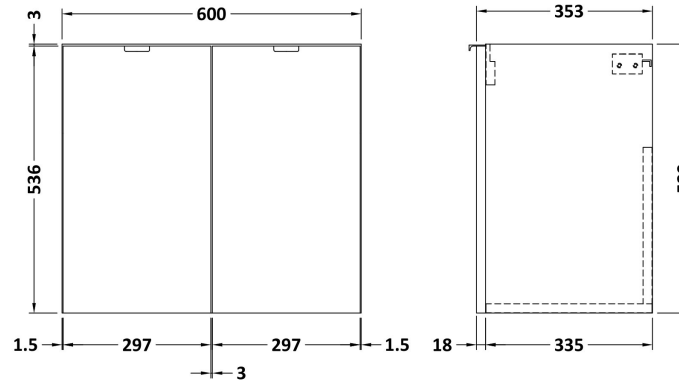

Sales Code: CBI533

Description: 1200 Wh 4-Door Vanity W/Double Basin

Packaging Details

Barcode: 5056211816706

Sales Code: OFF566

Description: 600 Wall Hung 2-Door

Product Dimensions

Height (mm):	540
Width (mm):	600
Depth (mm):	353
Nett Weight (kg):	13

Packaging Dimensions

Height (mm):	375
Width (mm):	625
Depth (mm):	560
Gross Weight (kg):	13.5

Packaging Data

Box Colour:	Brown Cardboard Box
Box Qty:	1
Label Size:	100 x 50
Label Colour:	White Label
Label Qty:	2

Sales Code: PMB425

Description: Double Polymarble Basin 1205 X 360

Product Dimensions

Height (mm):	450
Width (mm):	1205
Depth (mm):	157
Nett Weight (kg):	18.12

Packaging Dimensions

Height (mm):	100
Width (mm):	1205
Depth (mm):	360
Gross Weight (kg):	18.12

Packaging Data

Box Colour:	Brown Cardboard Box - Printed
Box Qty:	1
Label Size:	100 x 50
Label Colour:	White Label
Label Qty:	2

Outer Box Dimensions (If Applicable)

Height (mm):	
Width (mm):	
Depth (mm):	
Gross Weight (kg):	
Barcode:	5056211815143