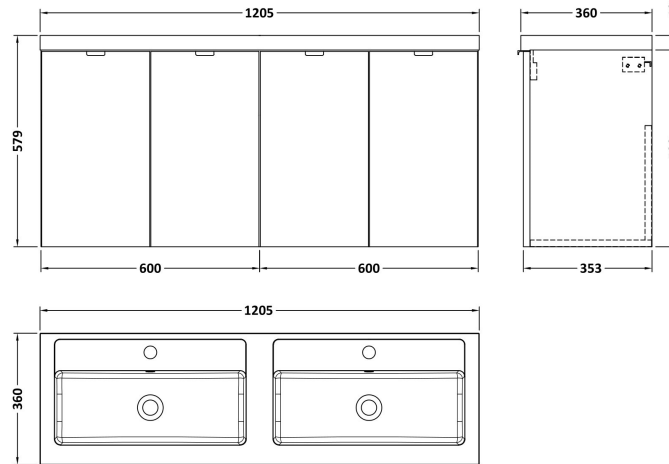

Sales Code: CBI533

Description: 1200 Wh 4-Door Vanity W/Double Basin

Packaging Details

Barcode: 5056211816706

Sales Code: OFF566

Description: 600 Wall Hung 2-Door

Product Dimensions

Height (mm):	540
Width (mm):	600
Depth (mm):	353
Nett Weight (kg):	13

Packaging Dimensions

Height (mm):	375
Width (mm):	625
Depth (mm):	560
Gross Weight (kg):	13.5

Packaging Data

Box Colour:	Brown Cardboard Box
Box Qty:	1
Label Size:	100 x 50
Label Colour:	White Label
Label Qty:	2

Outer Box Dimensions (If Applicable)

Height (mm):	
Width (mm):	
Depth (mm):	
Gross Weight (kg):	
Barcode:	5056211816447

Product Details

Country of Origin:	United Kingdom
Fitting Instruction:	No
CE & UKCA:	N/A
FSC Certified Materials:	Yes
Colour:	Black Woodgrain
Construction Method:	Cam & Wood Dowel
Construction Type:	Rigid
Cabinet Finish:	MFC Textured Woodgrain
Fascia Finish:	MFC Textured Woodgrain
Cabinet Thickness (mm):	18
Fascia Thickness (mm):	18
Drawer Included:	No
Drawer Type:	Not Applicable
No of Shelves:	0
Hinge Type:	95 Degree Clip-On Soft Close
Hinge Included:	Yes, Supplied
Adjustable Legs:	No, Not Required
Fixings Included:	Yes
Handle Style:	Modern
Waste Shroud:	No
Handle Included:	Yes, Supplied
Handle Type:	Wrapover

Sales Code: PMB425

Description: Double Polymarble Basin 1205 X 360

Product Dimensions

Height (mm):	450
Width (mm):	1205
Depth (mm):	157
Nett Weight (kg):	18.12

Packaging Dimensions

Height (mm):	100
Width (mm):	1205
Depth (mm):	360
Gross Weight (kg):	18.12