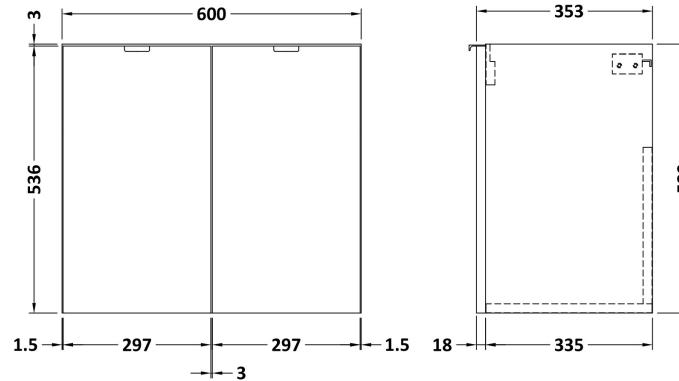

Sales Code: CBI633

Description: 1200 Wh 4-Door Vanity W/Double Basin

Packaging Details

Barcode: 5056211816713

Sales Code: OFF666

Description: 600 Wall Hung 2-Door

Product Dimensions

Height (mm):	540
Width (mm):	600
Depth (mm):	353
Nett Weight (kg):	13

Packaging Dimensions

Height (mm):	375
Width (mm):	625
Depth (mm):	560
Gross Weight (kg):	13.5

Packaging Data

Box Colour:	Brown Cardboard Box
Box Qty:	1
Label Size:	100 x 50
Label Colour:	White Label
Label Qty:	2

Sales Code: PMB425

Description: Double Polymarble Basin 1205 X 360

Product Dimensions

Height (mm):	450
Width (mm):	1205
Depth (mm):	157
Nett Weight (kg):	18.12

Packaging Dimensions

Height (mm):	100
Width (mm):	1205
Depth (mm):	360
Gross Weight (kg):	18.12

Packaging Data

Box Colour:	Brown Cardboard Box - Printed
Box Qty:	1
Label Size:	100 x 50
Label Colour:	White Label
Label Qty:	2

Outer Box Dimensions (If Applicable)

Height (mm):	
Width (mm):	
Depth (mm):	
Gross Weight (kg):	
Barcode:	5056211815143