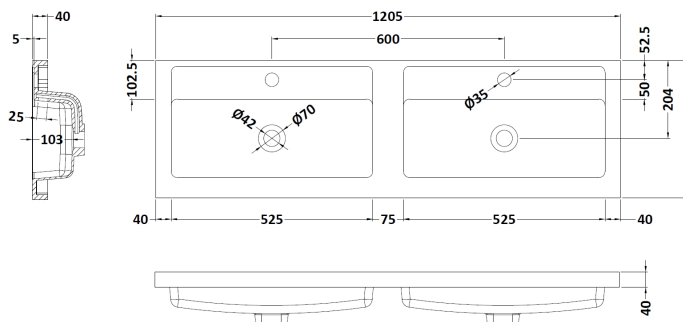

Packaging Dimensions

Height (mm):	375
Width (mm):	625
Depth (mm):	560
Gross Weight (kg):	13.5

Packaging Data

Box Colour:	Brown Cardboard Box
Box Qty:	1
Label Size:	100 x 50
Label Colour:	White Label
Label Qty:	2

Outer Box Dimensions (If Applicable)

Height (mm):	
Width (mm):	
Depth (mm):	
Gross Weight (kg):	
Barcode:	5056211816454

Product Details

Country of Origin:	United Kingdom
Fitting Instruction:	No
CE & UKCA:	N/A
FSC Certified Materials:	Yes
Colour:	Black Woodgrain
Construction Method:	Cam & Wood Dowel
Construction Type:	Rigid
Cabinet Finish:	MFC Textured Woodgrain
Fascia Finish:	MFC Textured Woodgrain
Cabinet Thickness (mm):	18
Fascia Thickness (mm):	18
Drawer Included:	No
Drawer Type:	Not Applicable
No of Shelves:	0
Hinge Type:	95 Degree Clip-On Soft Close
Hinge Included:	Yes, Supplied
Adjustable Legs:	No, Not Required
Fixings Included:	Yes
Handle Style:	Modern
Waste Shroud:	No
Handle Included:	Yes, Supplied
Handle Type:	Wrapover

Sales Code: PMB425

Description: Double Polymarble Basin 1205 X 360

Product Dimensions

Height (mm):	450
Width (mm):	1205
Depth (mm):	157
Nett Weight (kg):	18.12

Packaging Dimensions

Height (mm):	100
Width (mm):	1205
Depth (mm):	360
Gross Weight (kg):	18.12

Packaging Data

Box Colour:	Brown Cardboard Box - Printed
Box Qty:	1
Label Size:	100 x 50
Label Colour:	White Label
Label Qty:	2

Outer Box Dimensions (If Applicable)

Height (mm):	
Width (mm):	
Depth (mm):	
Gross Weight (kg):	
Barcode:	5056211815143