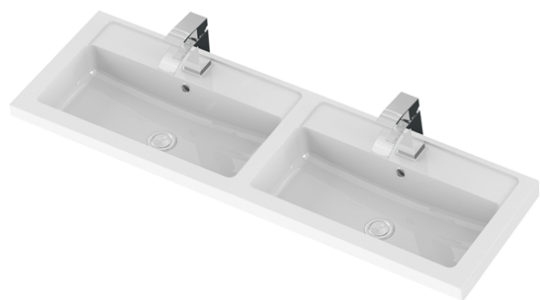

Sales Code: CBI633

Description: 1200 Wh 4-Door Vanity W/Double Basin

Packaging Details

Barcode: 5056211816713

Sales Code: OFF666

Description: 600 Wall Hung 2-Door

Product Dimensions

Height (mm):	540
Width (mm):	600
Depth (mm):	353
Nett Weight (kg):	13

Packaging Dimensions

Height (mm):	375
Width (mm):	625
Depth (mm):	560
Gross Weight (kg):	13.5

Packaging Data

Box Colour:	Brown Cardboard Box
Box Qty:	1
Label Size:	100 x 50
Label Colour:	White Label
Label Qty:	2

Outer Box Dimensions (If Applicable)

Height (mm):	
Width (mm):	
Depth (mm):	
Gross Weight (kg):	
Barcode:	5056211816454

Product Details

Country of Origin:	United Kingdom
Fitting Instruction:	No
CE & UKCA:	N/A
FSC Certified Materials:	Yes
Colour:	Black Woodgrain
Construction Method:	Cam & Wood Dowel
Construction Type:	Rigid
Cabinet Finish:	MFC Textured Woodgrain
Fascia Finish:	MFC Textured Woodgrain
Cabinet Thickness (mm):	18
Fascia Thickness (mm):	18
Drawer Included:	No
Drawer Type:	Not Applicable
No of Shelves:	0
Hinge Type:	95 Degree Clip-On Soft Close
Hinge Included:	Yes, Supplied
Adjustable Legs:	No, Not Required
Fixings Included:	Yes
Handle Style:	Modern
Waste Shroud:	No
Handle Included:	Yes, Supplied
Handle Type:	Wrapover

Sales Code: PMB425

Description: Double Polymarble Basin 1205 X 360

Product Dimensions

Height (mm):	450
Width (mm):	1205
Depth (mm):	157
Nett Weight (kg):	18.12

Packaging Dimensions

Height (mm):	100
Width (mm):	1205
Depth (mm):	360
Gross Weight (kg):	18.12