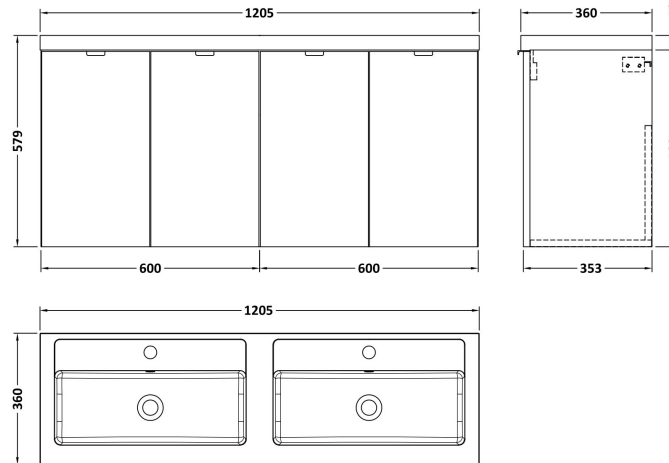

Sales Code: CBI633

Description: 1200 Wh 4-Door Vanity W/Double Basin

Packaging Details

Barcode: 5056211816713

Sales Code: OFF666

Description: 600 Wall Hung 2-Door

Product Dimensions

Height (mm):	540
Width (mm):	600
Depth (mm):	353
Nett Weight (kg):	13

Packaging Dimensions

Height (mm):	375
Width (mm):	625
Depth (mm):	560
Gross Weight (kg):	13.5

Packaging Data

Box Colour:	Brown Cardboard Box
Box Qty:	1
Label Size:	100 x 50
Label Colour:	White Label
Label Qty:	2

Outer Box Dimensions (If Applicable)

Height (mm):	
Width (mm):	
Depth (mm):	
Gross Weight (kg):	
Barcode:	5056211816454

Product Details

Country of Origin:	United Kingdom
Fitting Instruction:	No
CE & UKCA:	N/A
FSC Certified Materials:	Yes
Colour:	Black Woodgrain
Construction Method:	Cam & Wood Dowel
Construction Type:	Rigid
Cabinet Finish:	MFC Textured Woodgrain
Fascia Finish:	MFC Textured Woodgrain
Cabinet Thickness (mm):	18
Fascia Thickness (mm):	18
Drawer Included:	No
Drawer Type:	Not Applicable
No of Shelves:	0
Hinge Type:	95 Degree Clip-On Soft Close
Hinge Included:	Yes, Supplied
Adjustable Legs:	No, Not Required
Fixings Included:	Yes
Handle Style:	Modern
Waste Shroud:	No
Handle Included:	Yes, Supplied
Handle Type:	Wrapover

Sales Code: PMB425

Description: Double Polymarble Basin 1205 X 360

Product Dimensions

Height (mm):	450
Width (mm):	1205
Depth (mm):	157
Nett Weight (kg):	18.12

Packaging Dimensions

Height (mm):	100
Width (mm):	1205
Depth (mm):	360
Gross Weight (kg):	18.12