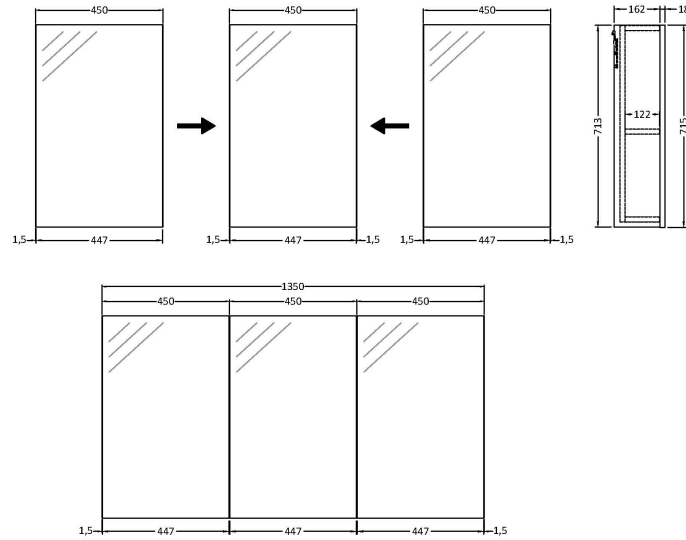

Sales Code: QUA011

Description: 1347mm 3 Door Mirror Unit

Packaging Details

Barcode: 5056211800842

Sales Code: NVQ619

Description: 1347mm 3 Door Mirror Unit (Cabinet Only)

Product Dimensions

Height (mm):	713
Width (mm):	1347
Depth (mm):	162
Nett Weight (kg):	22

Packaging Dimensions

Height (mm):	755
Width (mm):	1390
Depth (mm):	202
Gross Weight (kg):	22

Packaging Data

Box Colour:	Brown Cardboard Box
Box Qty:	1
Label Size:	50 x 100
Label Colour:	White Label
Label Qty:	2

Outer Box Dimensions (If Applicable)

Height (mm):	
Width (mm):	
Depth (mm):	
Gross Weight (kg):	
Barcode:	5055275883440

Product Details

Country of Origin:	United Kingdom
Fitting Instruction:	No
CE & UKCA:	Yes
FSC Certified Materials:	Yes
Colour:	Black Woodgrain
Construction Method:	Cam & Wood Dowel
Construction Type:	Rigid
Cabinet Finish:	MFC Textured Matt
Fascia Finish:	Not Applicable
Cabinet Thickness (mm):	18
Fascia Thickness (mm):	18
Drawer Included:	No
Drawer Type:	Not Applicable
No of Shelves:	3
Hinge Type:	95 Degree Clip-On Soft Close
Hinge Included:	Yes
Adjustable Legs:	Not Applicable
Fixings Included:	Yes
Handle Style:	Not Applicable
Waste Shroud:	Not Applicable
Handle Included:	Not Applicable
Handle Type:	Not Applicable

Sales Code: NVQ620

Description: 1347mm 3 Door Mirror Unit (Doors Only)

Product Dimensions

Height (mm):	715
Width (mm):	446
Depth (mm):	22
Nett Weight (kg):	26

Packaging Dimensions

Height (mm):	725
Width (mm):	460
Depth (mm):	90
Gross Weight (kg):	26