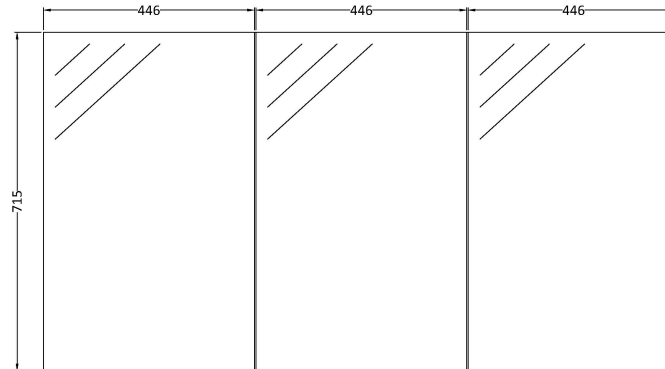

Sales Code: QUA011

Description: 1347mm 3 Door Mirror Unit

Packaging Details

Barcode: 5056211800842

Sales Code: NVQ619

Description: 1347mm 3 Door Mirror Unit (Cabinet Only)

Product Dimensions

Height (mm):	713
Width (mm):	1347
Depth (mm):	162
Nett Weight (kg):	22

Packaging Dimensions

Height (mm):	755
Width (mm):	1390
Depth (mm):	202
Gross Weight (kg):	22

Packaging Data

Box Colour:	Brown Cardboard Box
Box Qty:	1
Label Size:	50 x 100
Label Colour:	White Label
Label Qty:	2

Sales Code: NVQ620

Description: 1347mm 3 Door Mirror Unit (Doors Only)

Product Dimensions

Height (mm):	715
Width (mm):	446
Depth (mm):	22
Nett Weight (kg):	26

Packaging Dimensions

Height (mm):	725
Width (mm):	460
Depth (mm):	90
Gross Weight (kg):	26

Packaging Data

Box Colour:	Brown Cardboard Box
Box Qty:	1
Label Size:	50 x 100
Label Colour:	White Label
Label Qty:	2

Outer Box Dimensions (If Applicable)

Height (mm):	
Width (mm):	
Depth (mm):	
Gross Weight (kg):	
Barcode:	5055275897782