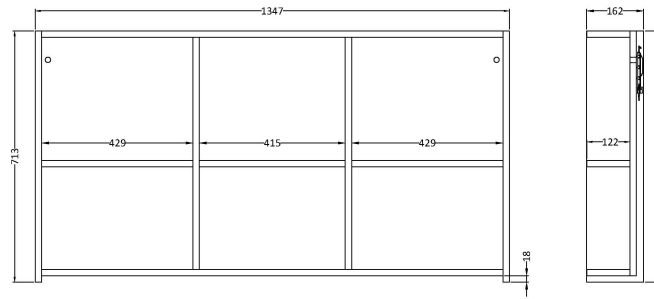

Sales Code: QUA011

Description: 1347mm 3 Door Mirror Unit

Packaging Details

Barcode: 5056211800842

Sales Code: NVQ619

Description: 1347mm 3 Door Mirror Unit (Cabinet Only)

Product Dimensions

Height (mm):	713
Width (mm):	1347
Depth (mm):	162
Nett Weight (kg):	22

Packaging Dimensions

Height (mm):	755
Width (mm):	1390
Depth (mm):	202
Gross Weight (kg):	22

Packaging Data

Box Colour:	Brown Cardboard Box
Box Qty:	1
Label Size:	50 x 100
Label Colour:	White Label
Label Qty:	2

Sales Code: NVQ620

Description: 1347mm 3 Door Mirror Unit (Doors Only)

Product Dimensions

Height (mm):	715
Width (mm):	446
Depth (mm):	22
Nett Weight (kg):	26

Packaging Dimensions

Height (mm):	725
Width (mm):	460
Depth (mm):	90
Gross Weight (kg):	26

Packaging Data

Box Colour:	Brown Cardboard Box
Box Qty:	1
Label Size:	50 x 100
Label Colour:	White Label
Label Qty:	2

Outer Box Dimensions (If Applicable)

Height (mm):	
Width (mm):	
Depth (mm):	
Gross Weight (kg):	
Barcode:	5055275897782