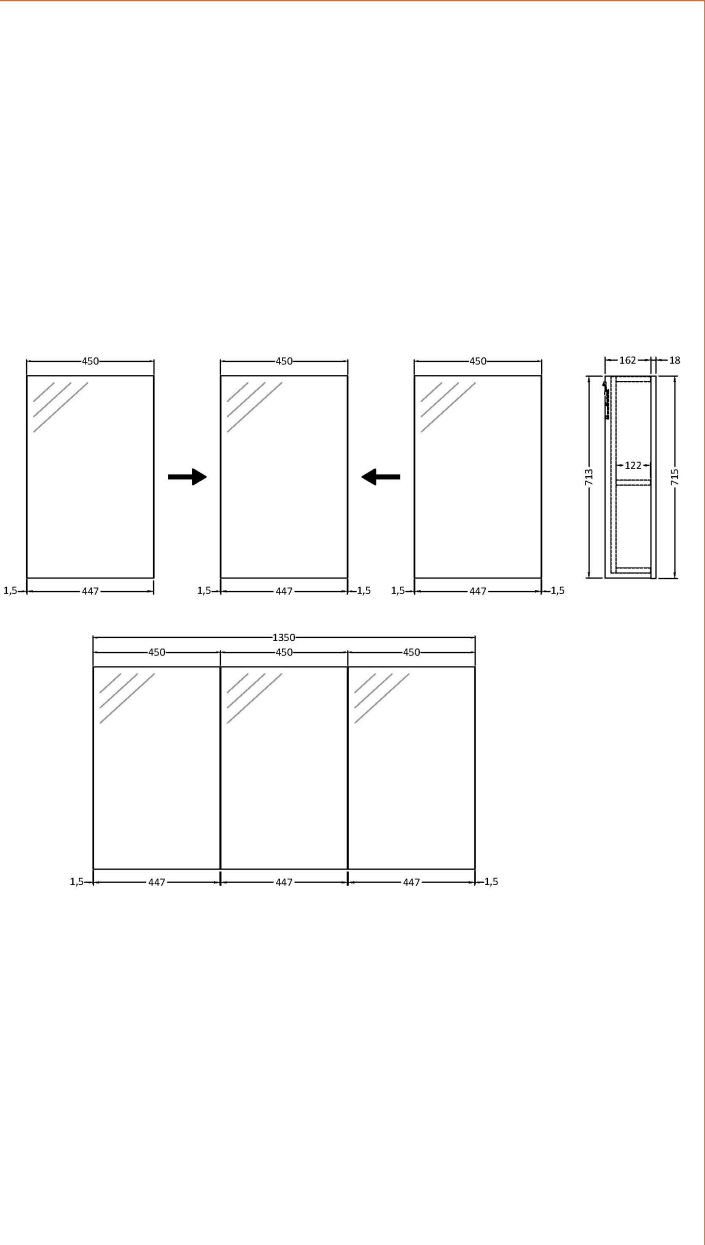

Sales Code: QUA010

Description: 1347mm 3 Door Mirror Unit

Packaging Details

Barcode: 5056211890959

Sales Code: NVQ319

Description: 1347mm 3 Door Mirror Unit (Cabinet Only)

Product Dimensions

Height (mm):	713
Width (mm):	1347
Depth (mm):	162
Nett Weight (kg):	22

Packaging Dimensions

Height (mm):	755
Width (mm):	1390
Depth (mm):	202
Gross Weight (kg):	22

Packaging Data

Box Colour:	Brown Cardboard Box
Box Qty:	1
Label Size:	50 x 100
Label Colour:	White Label
Label Qty:	2

Outer Box Dimensions (If Applicable)

Height (mm):	
Width (mm):	
Depth (mm):	
Gross Weight (kg):	
Barcode:	5055275883419

Product Details

Country of Origin:	United Kingdom
Fitting Instruction:	No
CE & UKCA:	Yes
FSC Certified Materials:	Yes
Colour:	Gloss Grey
Construction Method:	Cam & Wood Dowel
Construction Type:	Rigid
Cabinet Finish:	MFC Gloss
Fascia Finish:	Not Applicable
Cabinet Thickness (mm):	18
Fascia Thickness (mm):	18
Drawer Included:	No
Drawer Type:	Not Applicable
No of Shelves:	3
Hinge Type:	95 Degree Clip-On Soft Close
Hinge Included:	Yes
Adjustable Legs:	Not Applicable
Fixings Included:	Yes
Handle Style:	Not Applicable
Waste Shroud:	Not Applicable
Handle Included:	Not Applicable
Handle Type:	Not Applicable

Sales Code: NVQ320

Description: 1347mm 3 Door Mirror Unit (Doors Only)

Product Dimensions

Height (mm):	715
Width (mm):	446
Depth (mm):	22
Nett Weight (kg):	26

Packaging Dimensions

Height (mm):	725
Width (mm):	460
Depth (mm):	90
Gross Weight (kg):	26