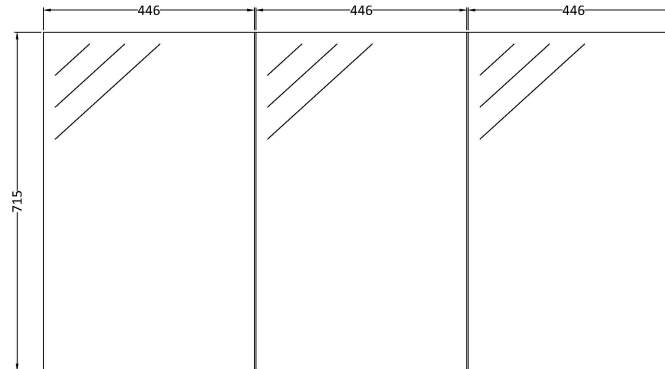

Packaging Dimensions

Height (mm):	755
Width (mm):	1390
Depth (mm):	202
Gross Weight (kg):	22

Packaging Data

Box Colour:	Brown Cardboard Box
Box Qty:	1
Label Size:	50 x 100
Label Colour:	White Label
Label Qty:	2

Outer Box Dimensions (If Applicable)

Height (mm):	
Width (mm):	
Depth (mm):	
Gross Weight (kg):	
Barcode:	5055275883419

Product Details

Country of Origin:	United Kingdom
Fitting Instruction:	No
CE & UKCA:	Yes
FSC Certified Materials:	Yes
Colour:	Gloss Grey
Construction Method:	Cam & Wood Dowel
Construction Type:	Rigid
Cabinet Finish:	MFC Gloss
Fascia Finish:	Not Applicable
Cabinet Thickness (mm):	18
Fascia Thickness (mm):	18
Drawer Included:	No
Drawer Type:	Not Applicable
No of Shelves:	3
Hinge Type:	95 Degree Clip-On Soft Close
Hinge Included:	Yes
Adjustable Legs:	Not Applicable
Fixings Included:	Yes
Handle Style:	Not Applicable
Waste Shroud:	Not Applicable
Handle Included:	Not Applicable
Handle Type:	Not Applicable

Sales Code: NVQ320

Description: 1347mm 3 Door Mirror Unit (Doors Only)

Product Dimensions

Height (mm):	715
Width (mm):	446
Depth (mm):	22
Nett Weight (kg):	26

Packaging Dimensions

Height (mm):	725
Width (mm):	460
Depth (mm):	90
Gross Weight (kg):	26

Packaging Data

Box Colour:	Brown Cardboard Box
Box Qty:	1
Label Size:	50 x 100
Label Colour:	White Label
Label Qty:	2

Outer Box Dimensions (If Applicable)

Height (mm):	
Width (mm):	
Depth (mm):	
Gross Weight (kg):	
Barcode:	5055275897751