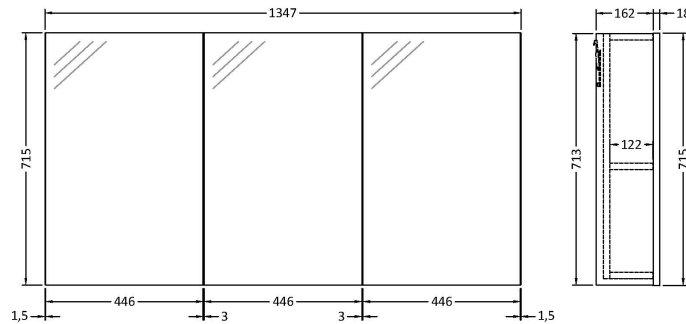

Sales Code: QUA010

Description: 1347mm 3 Door Mirror Unit

Packaging Details

Barcode: 5056211890959

Sales Code: NVQ319

Description: 1347mm 3 Door Mirror Unit (Cabinet Only)

Product Dimensions

Height (mm):	713
Width (mm):	1347
Depth (mm):	162
Nett Weight (kg):	22

Packaging Dimensions

Height (mm):	755
Width (mm):	1390
Depth (mm):	202
Gross Weight (kg):	22

Packaging Data

Box Colour:	Brown Cardboard Box
Box Qty:	1
Label Size:	50 x 100
Label Colour:	White Label
Label Qty:	2

Sales Code: NVQ320

Description: 1347mm 3 Door Mirror Unit (Doors Only)

Product Dimensions

Height (mm):	715
Width (mm):	446
Depth (mm):	22
Nett Weight (kg):	26

Packaging Dimensions

Height (mm):	725
Width (mm):	460
Depth (mm):	90
Gross Weight (kg):	26

Packaging Data

Box Colour:	Brown Cardboard Box
Box Qty:	1
Label Size:	50 x 100
Label Colour:	White Label
Label Qty:	2

Outer Box Dimensions (If Applicable)

Height (mm):	
Width (mm):	
Depth (mm):	
Gross Weight (kg):	
Barcode:	5055275897751