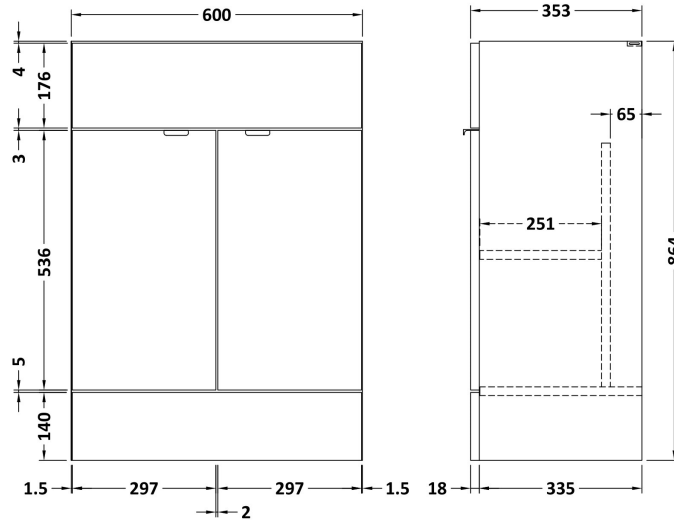

Sales Code: CBI534

Description: 1200 Fs 4-Door Vanity W/Double Basin

Packaging Details

Barcode: 5056211816768

Sales Code: OFF508

Description: 600 Vanity Unit (355mm Deep)

Product Dimensions

Height (mm):	864
Width (mm):	600
Depth (mm):	355
Nett Weight (kg):	20.5

Packaging Dimensions

Height (mm):	375
Width (mm):	620
Depth (mm):	900
Gross Weight (kg):	21

Packaging Data

Box Colour:	Brown Cardboard Box
Box Qty:	1
Label Size:	100 x 50
Label Colour:	White Label
Label Qty:	2

Outer Box Dimensions (If Applicable)

Height (mm):	
Width (mm):	
Depth (mm):	
Gross Weight (kg):	
Barcode:	5055275820209

Product Details

Country of Origin:	United Kingdom
Fitting Instruction:	No
CE & UKCA:	N/A
FSC Certified Materials:	Yes
Colour:	Anthracite Woodgrain
Construction Method:	Cam & Wood Dowel
Construction Type:	Rigid
Cabinet Finish:	MFC Textured Woodgrain
Fascia Finish:	MFC Textured Woodgrain
Cabinet Thickness (mm):	18
Fascia Thickness (mm):	18
Drawer Included:	No
Drawer Type:	Not Applicable
No of Shelves:	1
Hinge Type:	95 Degree Clip-On Soft Close
Hinge Included:	Yes
Adjustable Legs:	No
Fixings Included:	Yes
Handle Style:	Contemporary
Waste Shroud:	No
Handle Included:	Yes
Handle Type:	Wrapover