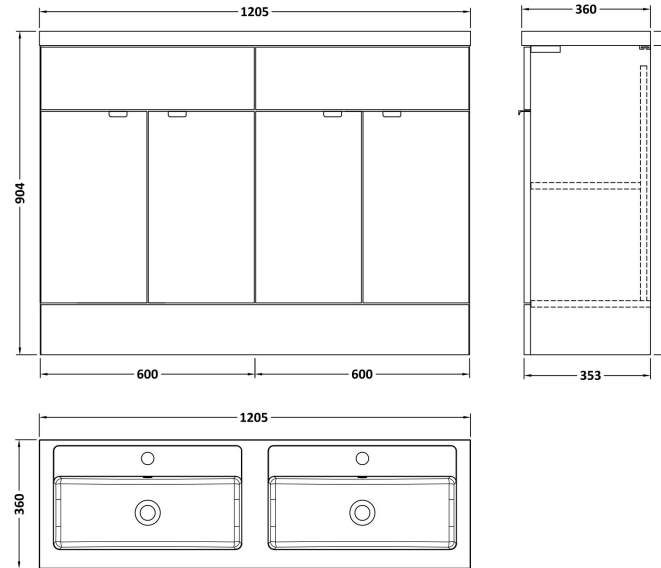

Sales Code: CBI534

Description: 1200 Fs 4-Door Vanity W/Double Basin

Packaging Details

Barcode: 5056211816768

Sales Code: OFF508

Description: 600 Vanity Unit (355mm Deep)

Product Dimensions

Height (mm):	864
Width (mm):	600
Depth (mm):	355
Nett Weight (kg):	20.5

Packaging Dimensions

Height (mm):	375
Width (mm):	620
Depth (mm):	900
Gross Weight (kg):	21

Packaging Data

Box Colour:	Brown Cardboard Box
Box Qty:	1
Label Size:	100 x 50
Label Colour:	White Label
Label Qty:	2

Outer Box Dimensions (If Applicable)

Height (mm):	
Width (mm):	
Depth (mm):	
Gross Weight (kg):	
Barcode:	5055275820209

Product Details

Country of Origin:	United Kingdom
Fitting Instruction:	No
CE & UKCA:	N/A
FSC Certified Materials:	Yes
Colour:	Anthracite Woodgrain
Construction Method:	Cam & Wood Dowel
Construction Type:	Rigid
Cabinet Finish:	MFC Textured Woodgrain
Fascia Finish:	MFC Textured Woodgrain
Cabinet Thickness (mm):	18
Fascia Thickness (mm):	18
Drawer Included:	No
Drawer Type:	Not Applicable
No of Shelves:	1
Hinge Type:	95 Degree Clip-On Soft Close
Hinge Included:	Yes
Adjustable Legs:	No
Fixings Included:	Yes
Handle Style:	Contemporary
Waste Shroud:	No
Handle Included:	Yes
Handle Type:	Wrapover