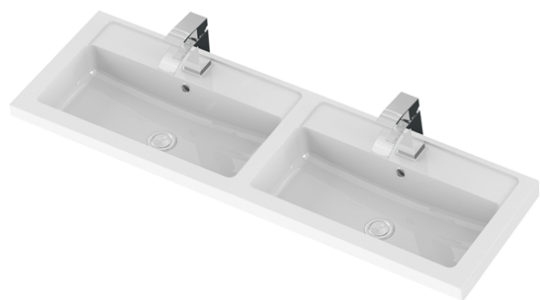

Sales Code: CBI634

Description: 1200 Fs 4-Door Vanity W/Double Basin

Packaging Details

Barcode: 5056211816775

Sales Code: OFF608

Description: 600 Vanity Unit (355mm Deep)

Product Dimensions

Height (mm):	864
Width (mm):	600
Depth (mm):	355
Nett Weight (kg):	20.5

Packaging Dimensions

Height (mm):	375
Width (mm):	620
Depth (mm):	900
Gross Weight (kg):	21

Packaging Data

Box Colour:	Brown Cardboard Box
Box Qty:	1
Label Size:	100 x 50
Label Colour:	White Label
Label Qty:	2

Outer Box Dimensions (If Applicable)

Height (mm):	
Width (mm):	
Depth (mm):	
Gross Weight (kg):	
Barcode:	5055275817452

Product Details

Country of Origin:	United Kingdom
Fitting Instruction:	No
CE & UKCA:	N/A
FSC Certified Materials:	Yes
Colour:	Black Woodgrain
Construction Method:	Cam & Wood Dowel
Construction Type:	Rigid
Cabinet Finish:	MFC Textured Woodgrain
Fascia Finish:	MFC Textured Woodgrain
Cabinet Thickness (mm):	18
Fascia Thickness (mm):	18
Drawer Included:	No
Drawer Type:	Not Applicable
No of Shelves:	1
Hinge Type:	95 Degree Clip-On Soft Close
Hinge Included:	Yes
Adjustable Legs:	No
Fixings Included:	Yes
Handle Style:	Contemporary
Waste Shroud:	No
Handle Included:	Yes
Handle Type:	Wrapover

Sales Code: PMB425

Description: Double Polymarble Basin 1205 X 360

Product Dimensions

Height (mm):	450
Width (mm):	1205
Depth (mm):	157
Nett Weight (kg):	18.12

Packaging Dimensions

Height (mm):	100
Width (mm):	1205
Depth (mm):	360
Gross Weight (kg):	18.12