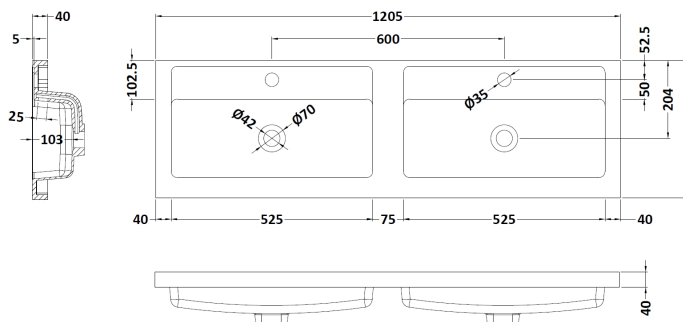

Packaging Dimensions

Height (mm):	375
Width (mm):	620
Depth (mm):	900
Gross Weight (kg):	21

Packaging Data

Box Colour:	Brown Cardboard Box
Box Qty:	1
Label Size:	100 x 50
Label Colour:	White Label
Label Qty:	2

Outer Box Dimensions (If Applicable)

Height (mm):	
Width (mm):	
Depth (mm):	
Gross Weight (kg):	
Barcode:	5055275817452

Product Details

Country of Origin:	United Kingdom
Fitting Instruction:	No
CE & UKCA:	N/A
FSC Certified Materials:	Yes
Colour:	Black Woodgrain
Construction Method:	Cam & Wood Dowel
Construction Type:	Rigid
Cabinet Finish:	MFC Textured Woodgrain
Fascia Finish:	MFC Textured Woodgrain
Cabinet Thickness (mm):	18
Fascia Thickness (mm):	18
Drawer Included:	No
Drawer Type:	Not Applicable
No of Shelves:	1
Hinge Type:	95 Degree Clip-On Soft Close
Hinge Included:	Yes
Adjustable Legs:	No
Fixings Included:	Yes
Handle Style:	Contemporary
Waste Shroud:	No
Handle Included:	Yes
Handle Type:	Wrapover

Sales Code: PMB425

Description: Double Polymarble Basin 1205 X 360

Product Dimensions

Height (mm):	450
Width (mm):	1205
Depth (mm):	157
Nett Weight (kg):	18.12

Packaging Dimensions

Height (mm):	100
Width (mm):	1205
Depth (mm):	360
Gross Weight (kg):	18.12

Packaging Data

Box Colour:	Brown Cardboard Box - Printed
Box Qty:	1
Label Size:	100 x 50
Label Colour:	White Label
Label Qty:	2

Outer Box Dimensions (If Applicable)

Height (mm):	
Width (mm):	
Depth (mm):	
Gross Weight (kg):	
Barcode:	5056211815143