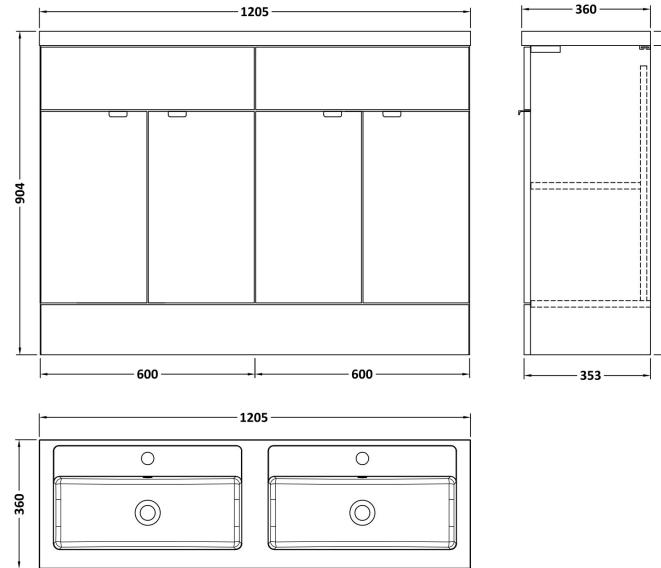

Sales Code: CBI634

Description: 1200 Fs 4-Door Vanity W/Double Basin

Packaging Details

Barcode: 5056211816775

Sales Code: OFF608

Description: 600 Vanity Unit (355mm Deep)

Product Dimensions

Height (mm):	864
Width (mm):	600
Depth (mm):	355
Nett Weight (kg):	20.5

Packaging Dimensions

Height (mm):	375
Width (mm):	620
Depth (mm):	900
Gross Weight (kg):	21

Packaging Data

Box Colour:	Brown Cardboard Box
Box Qty:	1
Label Size:	100 x 50
Label Colour:	White Label
Label Qty:	2

Outer Box Dimensions (If Applicable)

Height (mm):	
Width (mm):	
Depth (mm):	
Gross Weight (kg):	
Barcode:	5055275817452

Product Details

Country of Origin:	United Kingdom
Fitting Instruction:	No
CE & UKCA:	N/A
FSC Certified Materials:	Yes
Colour:	Black Woodgrain
Construction Method:	Cam & Wood Dowel
Construction Type:	Rigid
Cabinet Finish:	MFC Textured Woodgrain
Fascia Finish:	MFC Textured Woodgrain
Cabinet Thickness (mm):	18
Fascia Thickness (mm):	18
Drawer Included:	No
Drawer Type:	Not Applicable
No of Shelves:	1
Hinge Type:	95 Degree Clip-On Soft Close
Hinge Included:	Yes
Adjustable Legs:	No
Fixings Included:	Yes
Handle Style:	Contemporary
Waste Shroud:	No
Handle Included:	Yes
Handle Type:	Wrapover

Sales Code: PMB425

Description: Double Polymarble Basin 1205 X 360

Product Dimensions

Height (mm):	450
Width (mm):	1205
Depth (mm):	157
Nett Weight (kg):	18.12

Packaging Dimensions

Height (mm):	100
Width (mm):	1205
Depth (mm):	360
Gross Weight (kg):	18.12