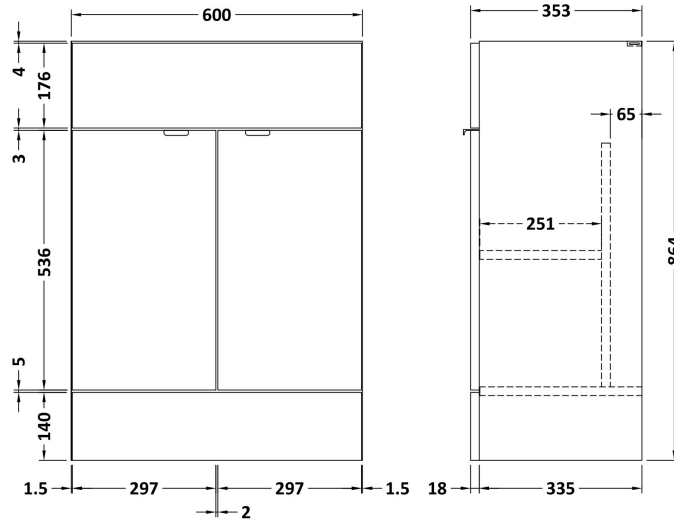

Sales Code: CBI634

Description: 1200 Fs 4-Door Vanity W/Double Basin

Packaging Details

Barcode: 5056211816775

Sales Code: OFF608

Description: 600 Vanity Unit (355mm Deep)

Product Dimensions

Height (mm):	864
Width (mm):	600
Depth (mm):	355
Nett Weight (kg):	20.5

Packaging Dimensions

Height (mm):	375
Width (mm):	620
Depth (mm):	900
Gross Weight (kg):	21

Packaging Data

Box Colour:	Brown Cardboard Box
Box Qty:	1
Label Size:	100 x 50
Label Colour:	White Label
Label Qty:	2

Sales Code: PMB425

Description: Double Polymarble Basin 1205 X 360

Product Dimensions

Height (mm):	450
Width (mm):	1205
Depth (mm):	157
Nett Weight (kg):	18.12

Packaging Dimensions

Height (mm):	100
Width (mm):	1205
Depth (mm):	360
Gross Weight (kg):	18.12

Packaging Data

Box Colour:	Brown Cardboard Box - Printed
Box Qty:	1
Label Size:	100 x 50
Label Colour:	White Label
Label Qty:	2

Outer Box Dimensions (If Applicable)

Height (mm):	
Width (mm):	
Depth (mm):	
Gross Weight (kg):	
Barcode:	5056211815143