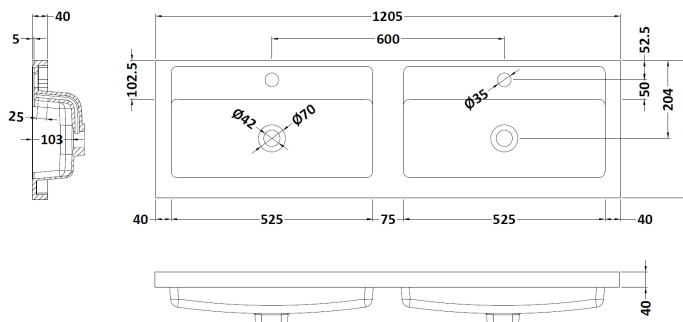

Packaging Dimensions

Height (mm):	375
Width (mm):	625
Depth (mm):	900
Gross Weight (kg):	21

Packaging Data

Box Colour:	Brown Cardboard Box
Box Qty:	1
Label Size:	100 x 50
Label Colour:	White Label
Label Qty:	2

Outer Box Dimensions (If Applicable)

Height (mm):	
Width (mm):	
Depth (mm):	
Gross Weight (kg):	
Barcode:	5055275873465

Product Details

Country of Origin:	China
Fitting Instruction:	No
CE & UKCA:	N/A
FSC Certified Materials:	Yes
Colour:	Gloss Grey
Construction Method:	Cam & Wood Dowel
Construction Type:	Rigid
Cabinet Finish:	MFC Painted Gloss
Fascia Finish:	MFC Painted Gloss
Cabinet Thickness (mm):	16
Fascia Thickness (mm):	18
Drawer Included:	No
Drawer Type:	Not Applicable
No of Shelves:	1
Hinge Type:	95 Degree Clip-On Soft Close
Hinge Included:	Yes
Adjustable Legs:	No
Fixings Included:	Yes
Handle Style:	Contemporary
Waste Shroud:	No
Handle Included:	Yes
Handle Type:	Wrapover

Sales Code: PMB425

Description: Double Polymarble Basin 1205 X 360

Product Dimensions

Height (mm):	450
Width (mm):	1205
Depth (mm):	157
Nett Weight (kg):	18.12

Packaging Dimensions

Height (mm):	100
Width (mm):	1205
Depth (mm):	360
Gross Weight (kg):	18.12

Packaging Data

Box Colour:	Brown Cardboard Box - Printed
Box Qty:	1
Label Size:	100 x 50
Label Colour:	White Label
Label Qty:	2

Outer Box Dimensions (If Applicable)

Height (mm):	
Width (mm):	
Depth (mm):	
Gross Weight (kg):	
Barcode:	5056211815143