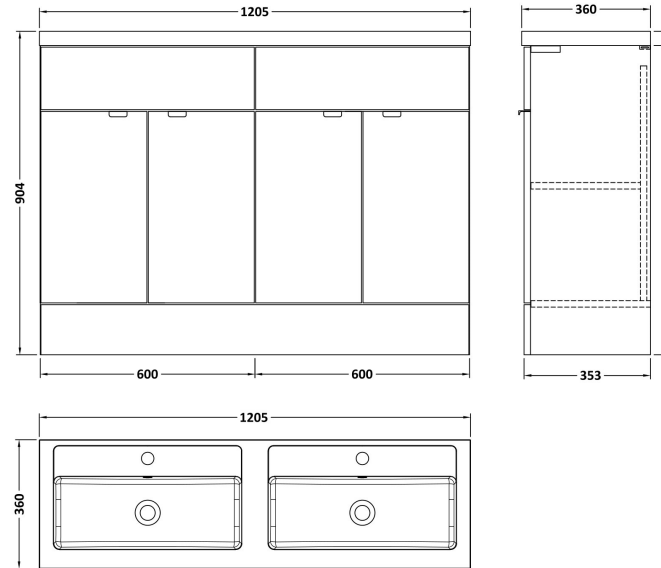

Sales Code: CBI934

Description: 1200 Fs 4-Door Vanity W/Double Basin

Packaging Details

Barcode: 5056211816782

Sales Code: OFF908

Description: 600 Vanity Unit (355mm Deep)

Product Dimensions

Height (mm):	864
Width (mm):	600
Depth (mm):	355
Nett Weight (kg):	20.5

Packaging Dimensions

Height (mm):	375
Width (mm):	625
Depth (mm):	900
Gross Weight (kg):	21

Packaging Data

Box Colour:	Brown Cardboard Box
Box Qty:	1
Label Size:	100 x 50
Label Colour:	White Label
Label Qty:	2

Sales Code: PMB425

Description: Double Polymarble Basin 1205 X 360

Product Dimensions

Height (mm):	450
Width (mm):	1205
Depth (mm):	157
Nett Weight (kg):	18.12

Packaging Dimensions

Height (mm):	100
Width (mm):	1205
Depth (mm):	360
Gross Weight (kg):	18.12

Packaging Data

Box Colour:	Brown Cardboard Box - Printed
Box Qty:	1
Label Size:	100 x 50
Label Colour:	White Label
Label Qty:	2

Outer Box Dimensions (If Applicable)

Height (mm):	
Width (mm):	
Depth (mm):	
Gross Weight (kg):	
Barcode:	5056211815143