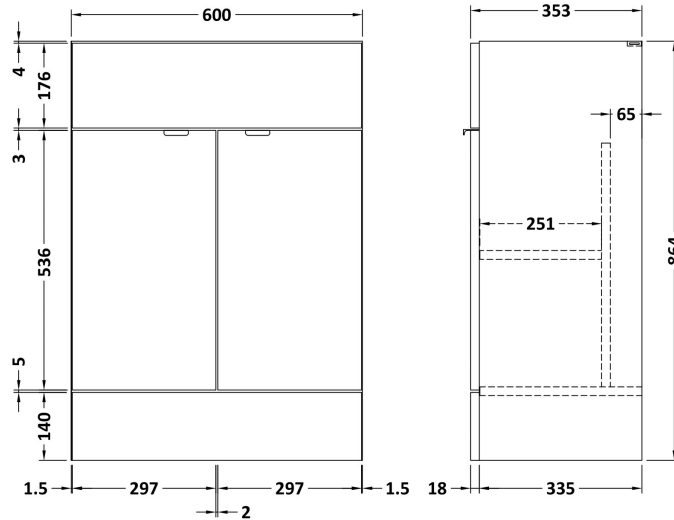

Sales Code: CBI934

Description: 1200 Fs 4-Door Vanity W/Double Basin

Packaging Details

Barcode: 5056211816782

Sales Code: OFF908

Description: 600 Vanity Unit (355mm Deep)

Product Dimensions

Height (mm):	864
Width (mm):	600
Depth (mm):	355
Nett Weight (kg):	20.5

Packaging Dimensions

Height (mm):	375
Width (mm):	625
Depth (mm):	900
Gross Weight (kg):	21

Packaging Data

Box Colour:	Brown Cardboard Box
Box Qty:	1
Label Size:	100 x 50
Label Colour:	White Label
Label Qty:	2

Sales Code: PMB425

Description: Double Polymarble Basin 1205 X 360

Product Dimensions

Height (mm):	450
Width (mm):	1205
Depth (mm):	157
Nett Weight (kg):	18.12

Packaging Dimensions

Height (mm):	100
Width (mm):	1205
Depth (mm):	360
Gross Weight (kg):	18.12

Packaging Data

Box Colour:	Brown Cardboard Box - Printed
Box Qty:	1
Label Size:	100 x 50
Label Colour:	White Label
Label Qty:	2

Outer Box Dimensions (If Applicable)

Height (mm):	
Width (mm):	
Depth (mm):	
Gross Weight (kg):	
Barcode:	5056211815143