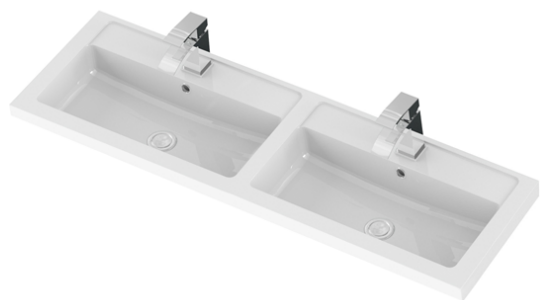

Sales Code: CBI934

Description: 1200 Fs 4-Door Vanity W/Double Basin

Packaging Details

Barcode: 5056211816782

Sales Code: OFF908

Description: 600 Vanity Unit (355mm Deep)

Product Dimensions

Height (mm):	864
Width (mm):	600
Depth (mm):	355
Nett Weight (kg):	20.5

Packaging Dimensions

Height (mm):	375
Width (mm):	625
Depth (mm):	900
Gross Weight (kg):	21

Packaging Data

Box Colour:	Brown Cardboard Box
Box Qty:	1
Label Size:	100 x 50
Label Colour:	White Label
Label Qty:	2

Outer Box Dimensions (If Applicable)

Height (mm):	
Width (mm):	
Depth (mm):	
Gross Weight (kg):	
Barcode:	5055275873465

Product Details

Country of Origin:	China
Fitting Instruction:	No
CE & UKCA:	N/A
FSC Certified Materials:	Yes
Colour:	Gloss Grey
Construction Method:	Cam & Wood Dowel
Construction Type:	Rigid
Cabinet Finish:	MFC Painted Gloss
Fascia Finish:	MFC Painted Gloss
Cabinet Thickness (mm):	16
Fascia Thickness (mm):	18
Drawer Included:	No
Drawer Type:	Not Applicable
No of Shelves:	1
Hinge Type:	95 Degree Clip-On Soft Close
Hinge Included:	Yes
Adjustable Legs:	No
Fixings Included:	Yes
Handle Style:	Contemporary
Waste Shroud:	No
Handle Included:	Yes
Handle Type:	Wrapover

Sales Code: PMB425

Description: Double Polymarble Basin 1205 X 360

Product Dimensions

Height (mm):	450
Width (mm):	1205
Depth (mm):	157
Nett Weight (kg):	18.12

Packaging Dimensions

Height (mm):	100
Width (mm):	1205
Depth (mm):	360
Gross Weight (kg):	18.12