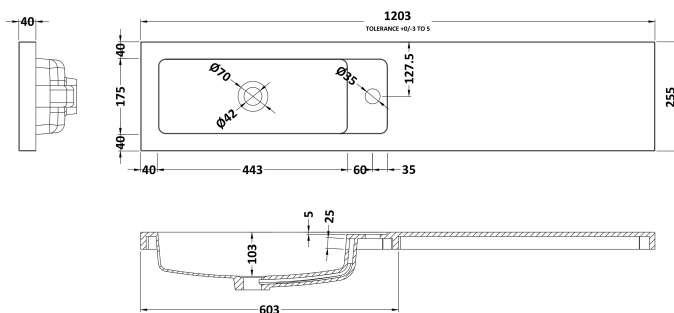

Packaging Dimensions

Height (mm):	375
Width (mm):	620
Depth (mm):	560
Gross Weight (kg):	11.5

Packaging Data

Box Colour:	Brown Cardboard Box
Box Qty:	1
Label Size:	100 x 50
Label Colour:	White Label
Label Qty:	2

Outer Box Dimensions (If Applicable)

Height (mm):	
Width (mm):	
Depth (mm):	
Gross Weight (kg):	
Barcode:	5056211816096

Product Details

Country of Origin:	United Kingdom
Fitting Instruction:	No
CE & UKCA:	N/A
FSC Certified Materials:	Yes
Colour:	Black Woodgrain
Construction Method:	Cam & Wood Dowel
Construction Type:	Rigid
Cabinet Finish:	MFC Textured Woodgrain
Fascia Finish:	MFC Textured Woodgrain
Cabinet Thickness (mm):	18
Fascia Thickness (mm):	18
Drawer Included:	No
Drawer Type:	Not Applicable
No of Shelves:	0
Hinge Type:	95 Degree Clip-On Soft Close
Hinge Included:	Yes, Supplied
Adjustable Legs:	No, Not Required
Fixings Included:	Yes
Handle Style:	Modern
Waste Shroud:	No
Handle Included:	Yes, Supplied
Handle Type:	Wrapover

Sales Code: PMB404

Description: 1200 Straight Polymarble Basin

Product Dimensions

Height (mm):	135
Width (mm):	1203
Depth (mm):	255
Nett Weight (kg):	14

Packaging Dimensions

Height (mm):	190
Width (mm):	320
Depth (mm):	1260
Gross Weight (kg):	14

Packaging Data

Box Colour:	Brown Cardboard Box - Printed
Box Qty:	1
Label Size:	100 x 50
Label Colour:	White Label
Label Qty:	2

Outer Box Dimensions (If Applicable)

Height (mm):	
Width (mm):	
Depth (mm):	
Gross Weight (kg):	
Barcode:	5055275812440