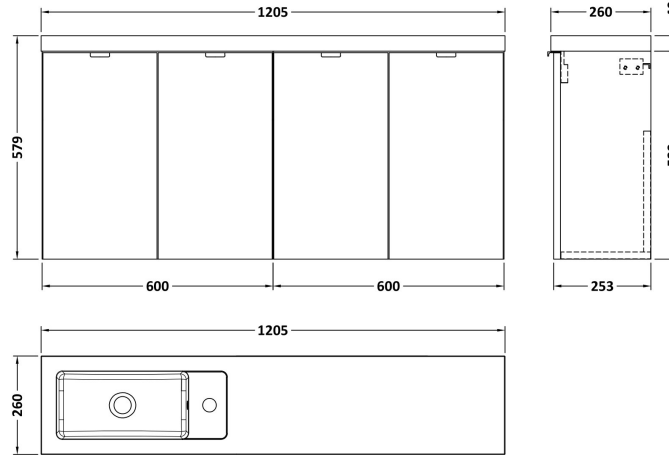

Sales Code: CBI635

Description: 1200 Wh 4-Door Vanity W/Slimline Basin

Packaging Details

Barcode: 5056211816829

Sales Code: OFF667

Description: 600 2-Door Wall Hung Unit

Product Dimensions

Height (mm):	540
Width (mm):	600
Depth (mm):	253
Nett Weight (kg):	11

Packaging Dimensions

Height (mm):	375
Width (mm):	620
Depth (mm):	560
Gross Weight (kg):	11.5

Packaging Data

Box Colour:	Brown Cardboard Box
Box Qty:	1
Label Size:	100 x 50
Label Colour:	White Label
Label Qty:	2

Outer Box Dimensions (If Applicable)

Height (mm):	
Width (mm):	
Depth (mm):	
Gross Weight (kg):	
Barcode:	5056211816096

Product Details

Country of Origin:	United Kingdom
Fitting Instruction:	No
CE & UKCA:	N/A
FSC Certified Materials:	Yes
Colour:	Black Woodgrain
Construction Method:	Cam & Wood Dowel
Construction Type:	Rigid
Cabinet Finish:	MFC Textured Woodgrain
Fascia Finish:	MFC Textured Woodgrain
Cabinet Thickness (mm):	18
Fascia Thickness (mm):	18
Drawer Included:	No
Drawer Type:	Not Applicable
No of Shelves:	0
Hinge Type:	95 Degree Clip-On Soft Close
Hinge Included:	Yes, Supplied
Adjustable Legs:	No, Not Required
Fixings Included:	Yes
Handle Style:	Modern
Waste Shroud:	No
Handle Included:	Yes, Supplied
Handle Type:	Wrapover

Sales Code: PMB404

Description: 1200 Straight Polymarble Basin

Product Dimensions

Height (mm):	135
Width (mm):	1203
Depth (mm):	255
Nett Weight (kg):	14

Packaging Dimensions

Height (mm):	190
Width (mm):	320
Depth (mm):	1260
Gross Weight (kg):	14