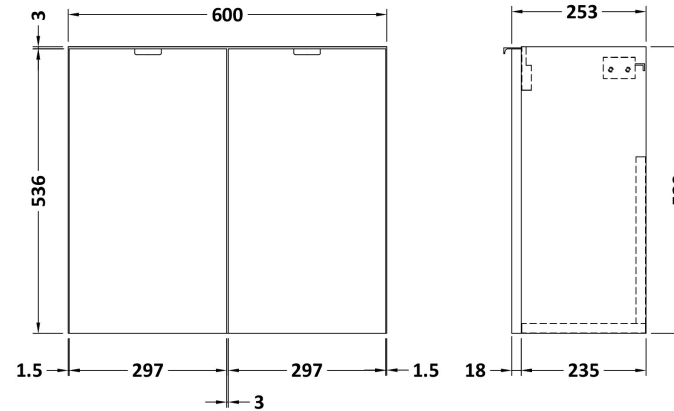

Sales Code: CBI635

Description: 1200 Wh 4-Door Vanity W/Slimline Basin

Packaging Details

Barcode: 5056211816829

Sales Code: OFF667

Description: 600 2-Door Wall Hung Unit

Product Dimensions

Height (mm):	540
Width (mm):	600
Depth (mm):	253
Nett Weight (kg):	11

Packaging Dimensions

Height (mm):	375
Width (mm):	620
Depth (mm):	560
Gross Weight (kg):	11.5

Packaging Data

Box Colour:	Brown Cardboard Box
Box Qty:	1
Label Size:	100 x 50
Label Colour:	White Label
Label Qty:	2

Sales Code: PMB404

Description: 1200 Straight Polymarble Basin

Product Dimensions

Height (mm):	135
Width (mm):	1203
Depth (mm):	255
Nett Weight (kg):	14

Packaging Dimensions

Height (mm):	190
Width (mm):	320
Depth (mm):	1260
Gross Weight (kg):	14

Packaging Data

Box Colour:	Brown Cardboard Box - Printed
Box Qty:	1
Label Size:	100 x 50
Label Colour:	White Label
Label Qty:	2

Outer Box Dimensions (If Applicable)

Height (mm):	
Width (mm):	
Depth (mm):	
Gross Weight (kg):	
Barcode:	5055275812440