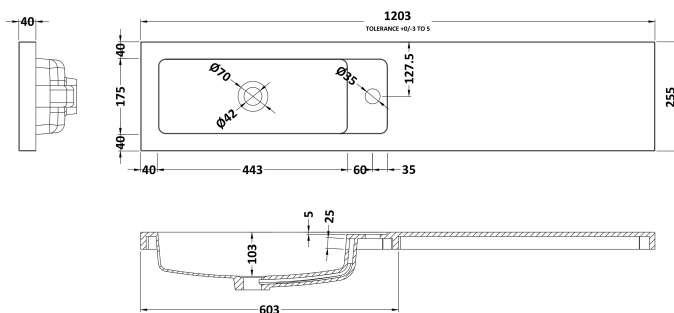

Packaging Dimensions

Height (mm):	560
Width (mm):	620
Depth (mm):	275
Gross Weight (kg):	11.5

Packaging Data

Box Colour:	Brown Cardboard Box
Box Qty:	1
Label Size:	100 x 50
Label Colour:	White Label
Label Qty:	2

Outer Box Dimensions (If Applicable)

Height (mm):	
Width (mm):	
Depth (mm):	
Gross Weight (kg):	
Barcode:	5056211849216

Product Details

Country of Origin:	China
Fitting Instruction:	No
CE & UKCA:	N/A
FSC Certified Materials:	Yes
Colour:	Gloss Grey Mist
Construction Method:	Cam & Wood Dowel
Construction Type:	Rigid
Cabinet Finish:	MFC Painted Gloss
Fascia Finish:	MFC Painted Gloss
Cabinet Thickness (mm):	16
Fascia Thickness (mm):	18
Drawer Included:	No
Drawer Type:	Not Applicable
No of Shelves:	0
Hinge Type:	95 Degree Clip-On Soft Close
Hinge Included:	Yes, Supplied
Adjustable Legs:	No, Not Required
Fixings Included:	Yes
Handle Style:	Contemporary
Waste Shroud:	No
Handle Included:	Yes, Supplied
Handle Type:	Wrapover

Sales Code: PMB404

Description: 1200 Straight Polymarble Basin

Product Dimensions

Height (mm):	135
Width (mm):	1203
Depth (mm):	255
Nett Weight (kg):	14

Packaging Dimensions

Height (mm):	190
Width (mm):	320
Depth (mm):	1260
Gross Weight (kg):	14

Packaging Data

Box Colour:	Brown Cardboard Box - Printed
Box Qty:	1
Label Size:	100 x 50
Label Colour:	White Label
Label Qty:	2

Outer Box Dimensions (If Applicable)

Height (mm):	
Width (mm):	
Depth (mm):	
Gross Weight (kg):	
Barcode:	5055275812440