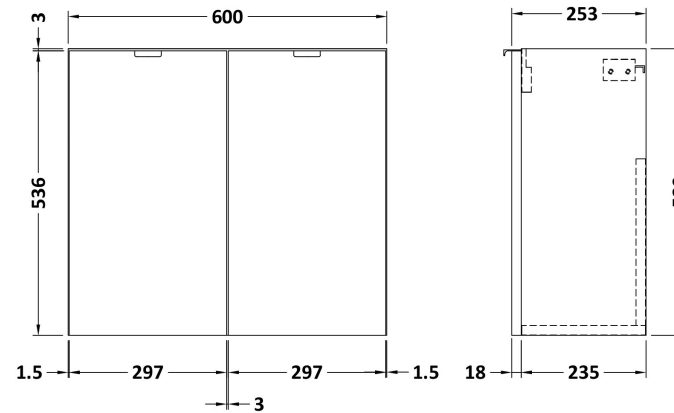

Sales Code: CBI435

Description: 1200 Wh 4-Door Vanity W/Slimline Basin

Packaging Details

Barcode: 5056211850380

Sales Code: OFG467

Description: 600 2-Door Wall Hung Unit (255mm)

Product Dimensions

Height (mm):	540
Width (mm):	600
Depth (mm):	253
Nett Weight (kg):	11

Packaging Dimensions

Height (mm):	560
Width (mm):	620
Depth (mm):	275
Gross Weight (kg):	11.5

Packaging Data

Box Colour:	Brown Cardboard Box
Box Qty:	1
Label Size:	100 x 50
Label Colour:	White Label
Label Qty:	2

Sales Code: PMB404

Description: 1200 Straight Polymarble Basin

Product Dimensions

Height (mm):	135
Width (mm):	1203
Depth (mm):	255
Nett Weight (kg):	14

Packaging Dimensions

Height (mm):	190
Width (mm):	320
Depth (mm):	1260
Gross Weight (kg):	14

Packaging Data

Box Colour:	Brown Cardboard Box - Printed
Box Qty:	1
Label Size:	100 x 50
Label Colour:	White Label
Label Qty:	2

Outer Box Dimensions (If Applicable)

Height (mm):	
Width (mm):	
Depth (mm):	
Gross Weight (kg):	
Barcode:	5055275812440