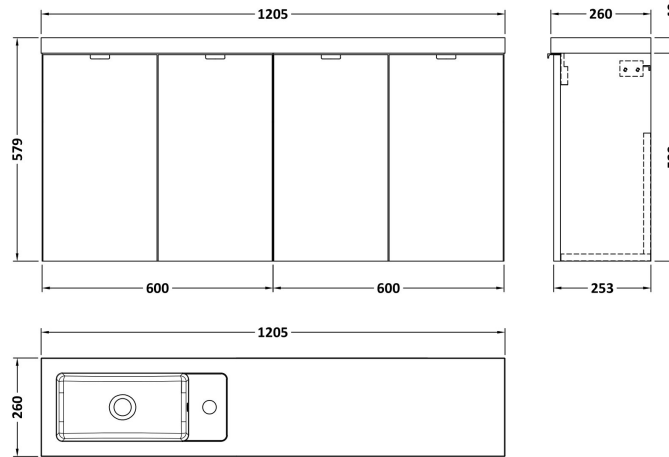

Sales Code: CBI435

Description: 1200 Wh 4-Door Vanity W/Slimline Basin

Packaging Details

Barcode: 5056211850380

Sales Code: OFG467

Description: 600 2-Door Wall Hung Unit (255mm)

Product Dimensions

Height (mm):	540
Width (mm):	600
Depth (mm):	253
Nett Weight (kg):	11

Packaging Dimensions

Height (mm):	560
Width (mm):	620
Depth (mm):	275
Gross Weight (kg):	11.5

Packaging Data

Box Colour:	Brown Cardboard Box
Box Qty:	1
Label Size:	100 x 50
Label Colour:	White Label
Label Qty:	2

Sales Code: PMB404

Description: 1200 Straight Polymarble Basin

Product Dimensions

Height (mm):	135
Width (mm):	1203
Depth (mm):	255
Nett Weight (kg):	14

Packaging Dimensions

Height (mm):	190
Width (mm):	320
Depth (mm):	1260
Gross Weight (kg):	14

Packaging Data

Box Colour:	Brown Cardboard Box - Printed
Box Qty:	1
Label Size:	100 x 50
Label Colour:	White Label
Label Qty:	2

Outer Box Dimensions (If Applicable)

Height (mm):	
Width (mm):	
Depth (mm):	
Gross Weight (kg):	
Barcode:	5055275812440