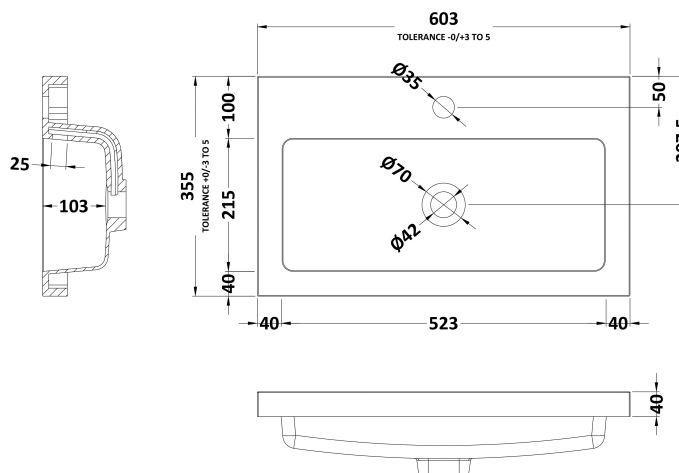

Packaging Dimensions

Height (mm):	375
Width (mm):	625
Depth (mm):	560
Gross Weight (kg):	13.5

Packaging Data

Box Colour:	Brown Cardboard Box
Box Qty:	1
Label Size:	100 x 50
Label Colour:	White Label
Label Qty:	2

Outer Box Dimensions (If Applicable)

Height (mm):	
Width (mm):	
Depth (mm):	
Gross Weight (kg):	
Barcode:	5056211816447

Product Details

Country of Origin:	United Kingdom
Fitting Instruction:	No
CE & UKCA:	N/A
FSC Certified Materials:	Yes
Colour:	Black Woodgrain
Construction Method:	Cam & Wood Dowel
Construction Type:	Rigid
Cabinet Finish:	MFC Textured Woodgrain
Fascia Finish:	MFC Textured Woodgrain
Cabinet Thickness (mm):	18
Fascia Thickness (mm):	18
Drawer Included:	No
Drawer Type:	Not Applicable
No of Shelves:	0
Hinge Type:	95 Degree Clip-On Soft Close
Hinge Included:	Yes, Supplied
Adjustable Legs:	No, Not Required
Fixings Included:	Yes
Handle Style:	Modern
Waste Shroud:	No
Handle Included:	Yes, Supplied
Handle Type:	Wrapover

Sales Code: PMB313

Description: 600 Rear Tap Basin 1Th

Product Dimensions

Height (mm):	355
Width (mm):	603
Depth (mm):	135
Nett Weight (kg):	9.66

Packaging Dimensions

Height (mm):	410
Width (mm):	200
Depth (mm):	650
Gross Weight (kg):	9.66

Packaging Data

Box Colour:	Brown Cardboard Box - Printed
Box Qty:	1
Label Size:	100 x 50
Label Colour:	White Label
Label Qty:	2

Outer Box Dimensions (If Applicable)

Height (mm):	
Width (mm):	
Depth (mm):	
Gross Weight (kg):	
Barcode:	5055369071982