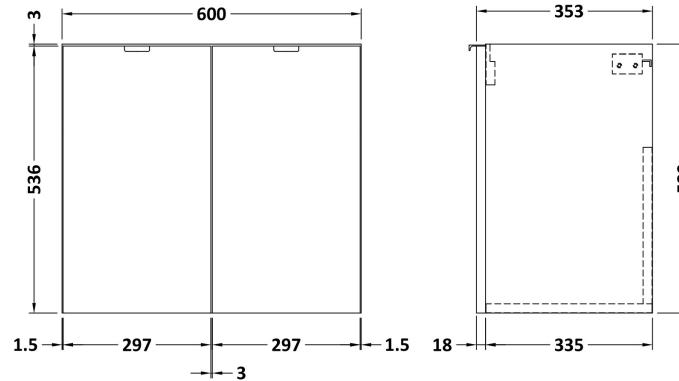

Sales Code: CBI536

Description: 600 2-Door Wall Hung Unit & Basin

Packaging Details

Barcode: 5056211819196

Sales Code: OFF566

Description: 600 Wall Hung 2-Door

Product Dimensions

Height (mm):	540
Width (mm):	600
Depth (mm):	353
Nett Weight (kg):	13

Packaging Dimensions

Height (mm):	375
Width (mm):	625
Depth (mm):	560
Gross Weight (kg):	13.5

Packaging Data

Box Colour:	Brown Cardboard Box
Box Qty:	1
Label Size:	100 x 50
Label Colour:	White Label
Label Qty:	2

Sales Code: PMB313

Description: 600 Rear Tap Basin 1Th

Product Dimensions

Height (mm):	355
Width (mm):	603
Depth (mm):	135
Nett Weight (kg):	9.66

Packaging Dimensions

Height (mm):	410
Width (mm):	200
Depth (mm):	650
Gross Weight (kg):	9.66

Packaging Data

Box Colour:	Brown Cardboard Box - Printed
Box Qty:	1
Label Size:	100 x 50
Label Colour:	White Label
Label Qty:	2

Outer Box Dimensions (If Applicable)

Height (mm):	
Width (mm):	
Depth (mm):	
Gross Weight (kg):	
Barcode:	5055369071982