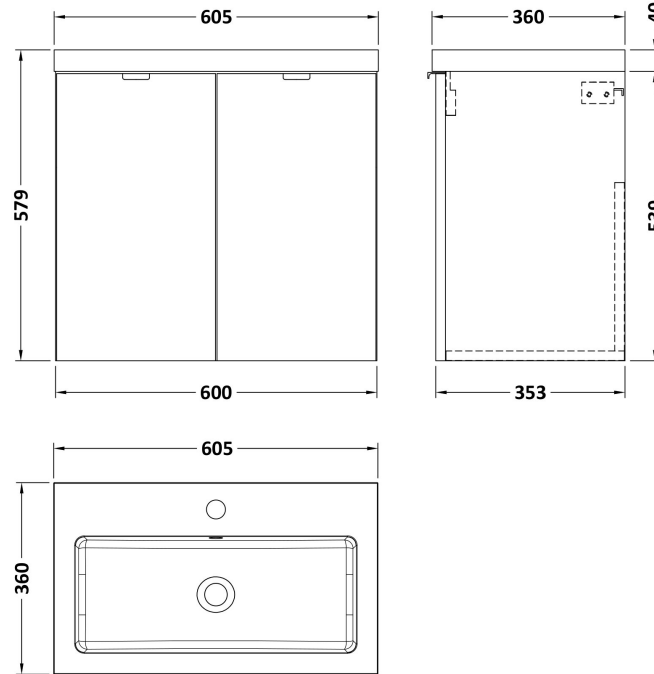

Sales Code: CBI536

Description: 600 2-Door Wall Hung Unit & Basin

Packaging Details

Barcode: 5056211819196

Sales Code: OFF566

Description: 600 Wall Hung 2-Door

Product Dimensions

Height (mm):	540
Width (mm):	600
Depth (mm):	353
Nett Weight (kg):	13

Packaging Dimensions

Height (mm):	375
Width (mm):	625
Depth (mm):	560
Gross Weight (kg):	13.5

Packaging Data

Box Colour:	Brown Cardboard Box
Box Qty:	1
Label Size:	100 x 50
Label Colour:	White Label
Label Qty:	2

Sales Code: PMB313

Description: 600 Rear Tap Basin 1Th

Product Dimensions

Height (mm):	355
Width (mm):	603
Depth (mm):	135
Nett Weight (kg):	9.66

Packaging Dimensions

Height (mm):	410
Width (mm):	200
Depth (mm):	650
Gross Weight (kg):	9.66

Packaging Data

Box Colour:	Brown Cardboard Box - Printed
Box Qty:	1
Label Size:	100 x 50
Label Colour:	White Label
Label Qty:	2

Outer Box Dimensions (If Applicable)

Height (mm):	
Width (mm):	
Depth (mm):	
Gross Weight (kg):	
Barcode:	5055369071982