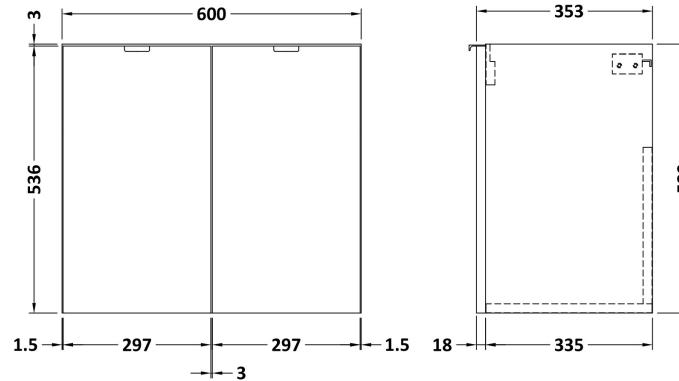

Sales Code: CBI936

Description: 600 2-Door Wall Hung Unit & Basin

Packaging Details

Barcode: 5056211819202

Sales Code: OFF966

Description: 600 Wall Hung 2-Door

Product Dimensions

Height (mm):	540
Width (mm):	600
Depth (mm):	353
Nett Weight (kg):	13

Packaging Dimensions

Height (mm):	375
Width (mm):	625
Depth (mm):	560
Gross Weight (kg):	13.5

Packaging Data

Box Colour:	Brown Cardboard Box
Box Qty:	1
Label Size:	100 x 50
Label Colour:	White Label
Label Qty:	2

Sales Code: PMB313

Description: 600 Rear Tap Basin 1Th

Product Dimensions

Height (mm):	355
Width (mm):	603
Depth (mm):	135
Nett Weight (kg):	9.66

Packaging Dimensions

Height (mm):	410
Width (mm):	200
Depth (mm):	650
Gross Weight (kg):	9.66

Packaging Data

Box Colour:	Brown Cardboard Box - Printed
Box Qty:	1
Label Size:	100 x 50
Label Colour:	White Label
Label Qty:	2

Outer Box Dimensions (If Applicable)

Height (mm):	
Width (mm):	
Depth (mm):	
Gross Weight (kg):	
Barcode:	5055369071982