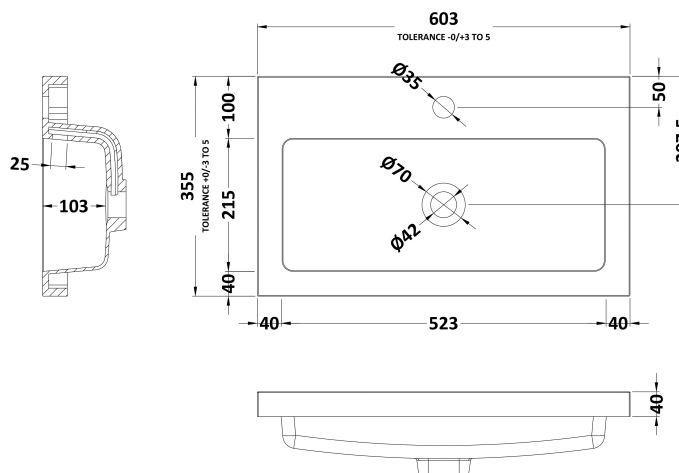

Packaging Dimensions

Height (mm):	375
Width (mm):	625
Depth (mm):	560
Gross Weight (kg):	13.5

Packaging Data

Box Colour:	Brown Cardboard Box
Box Qty:	1
Label Size:	100 x 50
Label Colour:	White Label
Label Qty:	2

Outer Box Dimensions (If Applicable)

Height (mm):	
Width (mm):	
Depth (mm):	
Gross Weight (kg):	
Barcode:	5056211816461

Product Details

Country of Origin:	China
Fitting Instruction:	No
CE & UKCA:	N/A
FSC Certified Materials:	Yes
Colour:	Gloss Grey
Construction Method:	Cam & Wood Dowel
Construction Type:	Rigid
Cabinet Finish:	MFC Painted Gloss
Fascia Finish:	MFC Painted Gloss
Cabinet Thickness (mm):	16
Fascia Thickness (mm):	18
Drawer Included:	No
Drawer Type:	Not Applicable
No of Shelves:	0
Hinge Type:	95 Degree Clip-On Soft Close
Hinge Included:	Yes, Supplied
Adjustable Legs:	No, Not Required
Fixings Included:	Yes
Handle Style:	Modern
Waste Shroud:	No
Handle Included:	Yes, Supplied
Handle Type:	Wrapover

Sales Code: PMB313

Description: 600 Rear Tap Basin 1Th

Product Dimensions

Height (mm):	355
Width (mm):	603
Depth (mm):	135
Nett Weight (kg):	9.66

Packaging Dimensions

Height (mm):	410
Width (mm):	200
Depth (mm):	650
Gross Weight (kg):	9.66

Packaging Data

Box Colour:	Brown Cardboard Box - Printed
Box Qty:	1
Label Size:	100 x 50
Label Colour:	White Label
Label Qty:	2

Outer Box Dimensions (If Applicable)

Height (mm):	
Width (mm):	
Depth (mm):	
Gross Weight (kg):	
Barcode:	5055369071982