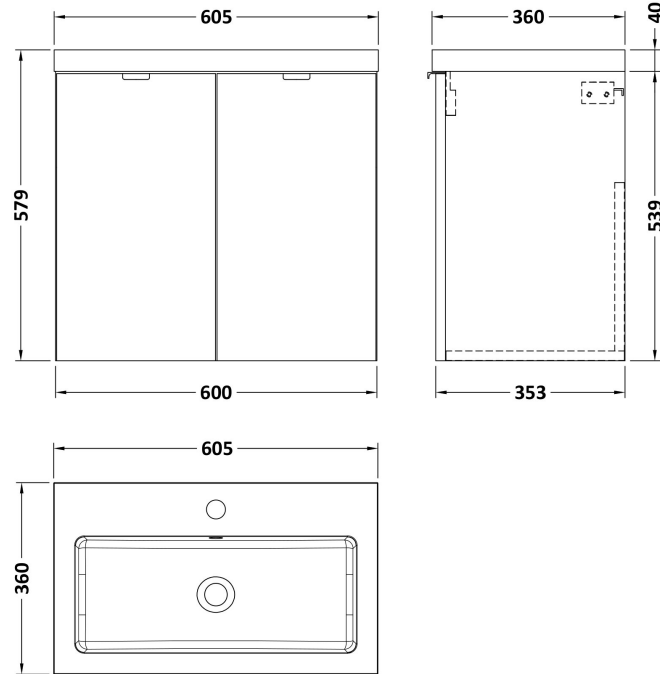

Sales Code: CBI936

Description: 600 2-Door Wall Hung Unit & Basin

Packaging Details

Barcode: 5056211819202

Sales Code: OFF966

Description: 600 Wall Hung 2-Door

Product Dimensions

Height (mm):	540
Width (mm):	600
Depth (mm):	353
Nett Weight (kg):	13

Packaging Dimensions

Height (mm):	375
Width (mm):	625
Depth (mm):	560
Gross Weight (kg):	13.5

Packaging Data

Box Colour:	Brown Cardboard Box
Box Qty:	1
Label Size:	100 x 50
Label Colour:	White Label
Label Qty:	2

Sales Code: PMB313

Description: 600 Rear Tap Basin 1Th

Product Dimensions

Height (mm):	355
Width (mm):	603
Depth (mm):	135
Nett Weight (kg):	9.66

Packaging Dimensions

Height (mm):	410
Width (mm):	200
Depth (mm):	650
Gross Weight (kg):	9.66

Packaging Data

Box Colour:	Brown Cardboard Box - Printed
Box Qty:	1
Label Size:	100 x 50
Label Colour:	White Label
Label Qty:	2

Outer Box Dimensions (If Applicable)

Height (mm):	
Width (mm):	
Depth (mm):	
Gross Weight (kg):	
Barcode:	5055369071982