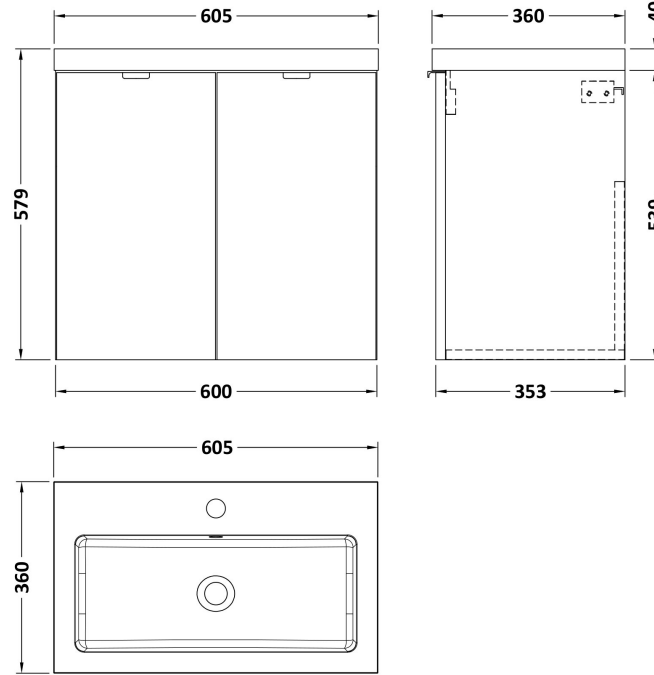

Sales Code: CBI136

Description: 600 2-Door Wall Hung Unit & Basin

Packaging Details

Barcode: 5056211819219

Sales Code: OFF166

Description: 600 Wall Hung 2-Door

Product Dimensions

Height (mm):	540
Width (mm):	600
Depth (mm):	353
Nett Weight (kg):	13

Packaging Dimensions

Height (mm):	375
Width (mm):	625
Depth (mm):	560
Gross Weight (kg):	13.5

Packaging Data

Box Colour:	Brown Cardboard Box
Box Qty:	1
Label Size:	x
Label Colour:	White Label
Label Qty:	0

Sales Code: PMB313

Description: 600 Rear Tap Basin 1Th

Product Dimensions

Height (mm):	355
Width (mm):	603
Depth (mm):	135
Nett Weight (kg):	9.66

Packaging Dimensions

Height (mm):	410
Width (mm):	200
Depth (mm):	650
Gross Weight (kg):	9.66

Packaging Data

Box Colour:	Brown Cardboard Box - Printed
Box Qty:	1
Label Size:	100 x 50
Label Colour:	White Label
Label Qty:	2

Outer Box Dimensions (If Applicable)

Height (mm):	
Width (mm):	
Depth (mm):	
Gross Weight (kg):	
Barcode:	5055369071982