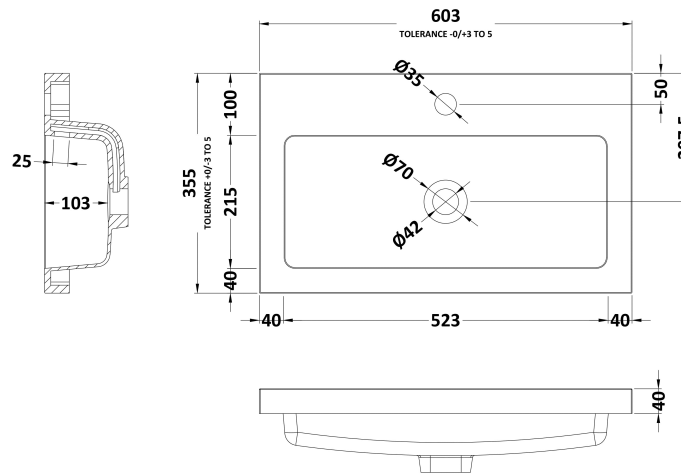

Packaging Dimensions

Height (mm):	375
Width (mm):	625
Depth (mm):	560
Gross Weight (kg):	13.5

Packaging Data

Box Colour:	Brown Cardboard Box
Box Qty:	1
Label Size:	x
Label Colour:	White Label
Label Qty:	0

Outer Box Dimensions (If Applicable)

Height (mm):	
Width (mm):	
Depth (mm):	
Gross Weight (kg):	
Barcode:	5056211816478

Product Details

Country of Origin:	China
Fitting Instruction:	No
CE & UKCA:	N/A
FSC Certified Materials:	Yes
Colour:	Gloss White
Construction Method:	Cam & Wood Dowel
Construction Type:	Rigid
Cabinet Finish:	MFC Painted Gloss
Fascia Finish:	MFC Painted Gloss
Cabinet Thickness (mm):	16
Fascia Thickness (mm):	18
Drawer Included:	No
Drawer Type:	Not Applicable
No of Shelves:	0
Hinge Type:	95 Degree Clip-On Soft Close
Hinge Included:	Yes, Supplied
Adjustable Legs:	No, Not Required
Fixings Included:	Yes
Handle Style:	Modern
Waste Shroud:	No
Handle Included:	Yes, Supplied
Handle Type:	Wrapover

Sales Code: PMB313

Description: 600 Rear Tap Basin 1Th

Product Dimensions

Height (mm):	355
Width (mm):	603
Depth (mm):	135
Nett Weight (kg):	9.66

Packaging Dimensions

Height (mm):	410
Width (mm):	200
Depth (mm):	650
Gross Weight (kg):	9.66

Packaging Data

Box Colour:	Brown Cardboard Box - Printed
Box Qty:	1
Label Size:	100 x 50
Label Colour:	White Label
Label Qty:	2

Outer Box Dimensions (If Applicable)

Height (mm):	
Width (mm):	
Depth (mm):	
Gross Weight (kg):	
Barcode:	5055369071982