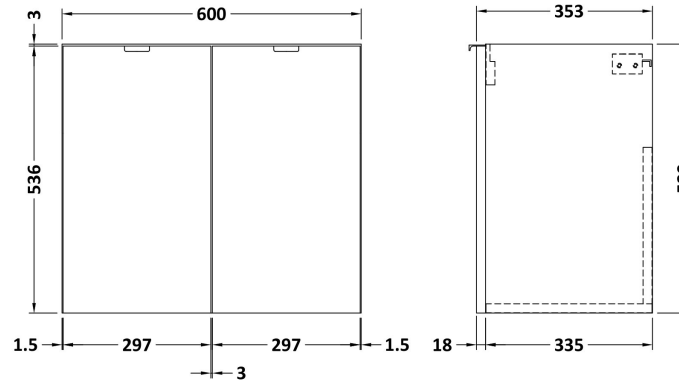

Sales Code: CBI136

Description: 600 2-Door Wall Hung Unit & Basin

Packaging Details

Barcode: 5056211819219

Sales Code: OFF166

Description: 600 Wall Hung 2-Door

Product Dimensions

Height (mm):	540
Width (mm):	600
Depth (mm):	353
Nett Weight (kg):	13

Packaging Dimensions

Height (mm):	375
Width (mm):	625
Depth (mm):	560
Gross Weight (kg):	13.5

Packaging Data

Box Colour:	Brown Cardboard Box
Box Qty:	1
Label Size:	x
Label Colour:	White Label
Label Qty:	0

Sales Code: PMB313

Description: 600 Rear Tap Basin 1Th

Product Dimensions

Height (mm):	355
Width (mm):	603
Depth (mm):	135
Nett Weight (kg):	9.66

Packaging Dimensions

Height (mm):	410
Width (mm):	200
Depth (mm):	650
Gross Weight (kg):	9.66

Packaging Data

Box Colour:	Brown Cardboard Box - Printed
Box Qty:	1
Label Size:	100 x 50
Label Colour:	White Label
Label Qty:	2

Outer Box Dimensions (If Applicable)

Height (mm):	
Width (mm):	
Depth (mm):	
Gross Weight (kg):	
Barcode:	5055369071982