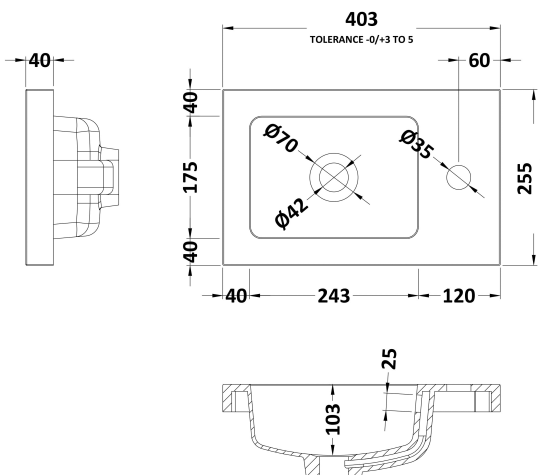

Packaging Dimensions

Height (mm):	560
Width (mm):	420
Depth (mm):	275
Gross Weight (kg):	8.5

Packaging Data

Box Colour:	Brown Cardboard Box
Box Qty:	1
Label Size:	100 x 50
Label Colour:	White Label
Label Qty:	2

Outer Box Dimensions (If Applicable)

Height (mm):	
Width (mm):	
Depth (mm):	
Gross Weight (kg):	
Barcode:	5056211848639

Product Details

Country of Origin:	United Kingdom
Fitting Instruction:	No
CE & UKCA:	N/A
FSC Certified Materials:	Yes
Colour:	Anthracite Woodgrain
Construction Method:	Cam & Wood Dowel
Construction Type:	Rigid
Cabinet Finish:	MFC Textured Woodgrain
Fascia Finish:	MFC Textured Woodgrain
Cabinet Thickness (mm):	18
Fascia Thickness (mm):	18
Drawer Included:	No
Drawer Type:	Not Applicable
No of Shelves:	0
Hinge Type:	95 Degree Clip-On Soft Close
Hinge Included:	Yes, Supplied
Adjustable Legs:	No, Not Required
Fixings Included:	Yes
Handle Style:	Modern
Waste Shroud:	No
Handle Included:	Yes, Supplied
Handle Type:	Wrapover

Sales Code: PMB301

Description: 400 Side Tap Basin 1Th (402.5X255x40)

Product Dimensions

Height (mm):	135
Width (mm):	403
Depth (mm):	255
Nett Weight (kg):	6.01

Packaging Dimensions

Height (mm):	315
Width (mm):	205
Depth (mm):	455
Gross Weight (kg):	6.01

Packaging Data

Box Colour:	
Box Qty:	
Label Size:	x
Label Colour:	
Label Qty:	

Outer Box Dimensions (If Applicable)

Height (mm):	
Width (mm):	
Depth (mm):	
Gross Weight (kg):	
Barcode:	5055369063024

Product Details