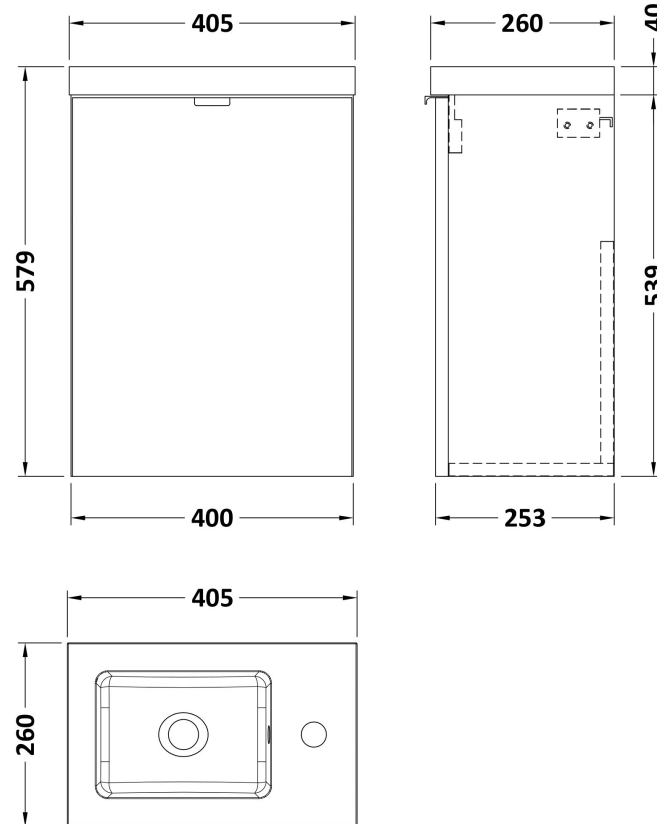

Sales Code: CBI537

Description: 400 1-Door Wall Hung Unit & Basin

Packaging Details

Barcode: 5056211848936

Sales Code: OFF531

Description: 400 1-Door Wall Hung Unit (255mm)

Product Dimensions

Height (mm):	540
Width (mm):	400
Depth (mm):	253
Nett Weight (kg):	8

Packaging Dimensions

Height (mm):	560
Width (mm):	420
Depth (mm):	275
Gross Weight (kg):	8.5

Packaging Data

Box Colour:	Brown Cardboard Box
Box Qty:	1
Label Size:	100 x 50
Label Colour:	White Label
Label Qty:	2

Sales Code: PMB301

Description: 400 Side Tap Basin 1Th (402.5X255x40)

Product Dimensions

Height (mm):	135
Width (mm):	403
Depth (mm):	255
Nett Weight (kg):	6.01

Packaging Dimensions

Height (mm):	315
Width (mm):	205
Depth (mm):	455
Gross Weight (kg):	6.01

Packaging Data

Box Colour:	
Box Qty:	
Label Size:	x
Label Colour:	
Label Qty:	

Outer Box Dimensions (If Applicable)

Height (mm):	
Width (mm):	
Depth (mm):	
Gross Weight (kg):	
Barcode:	5055369063024

Product Details