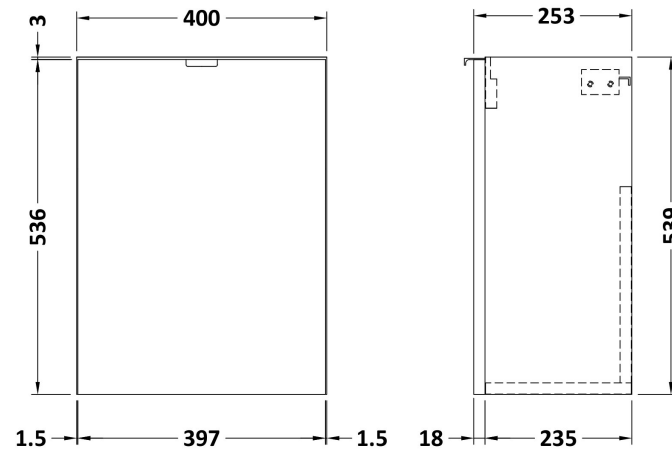

Sales Code: CBI537

Description: 400 1-Door Wall Hung Unit & Basin

Packaging Details

Barcode: 5056211848936

Sales Code: OFF531

Description: 400 1-Door Wall Hung Unit (255mm)

Product Dimensions

Height (mm):	540
Width (mm):	400
Depth (mm):	253
Nett Weight (kg):	8

Packaging Dimensions

Height (mm):	560
Width (mm):	420
Depth (mm):	275
Gross Weight (kg):	8.5

Packaging Data

Box Colour:	Brown Cardboard Box
Box Qty:	1
Label Size:	100 x 50
Label Colour:	White Label
Label Qty:	2

Sales Code: PMB301

Description: 400 Side Tap Basin 1Th (402.5X255x40)

Product Dimensions

Height (mm):	135
Width (mm):	403
Depth (mm):	255
Nett Weight (kg):	6.01

Packaging Dimensions

Height (mm):	315
Width (mm):	205
Depth (mm):	455
Gross Weight (kg):	6.01

Packaging Data

Box Colour:	
Box Qty:	
Label Size:	x
Label Colour:	
Label Qty:	

Outer Box Dimensions (If Applicable)

Height (mm):	
Width (mm):	
Depth (mm):	
Gross Weight (kg):	
Barcode:	5055369063024

Product Details