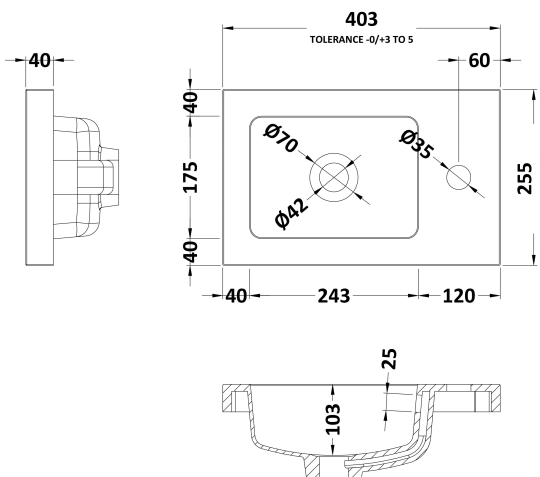

### Product Dimensions

Height (mm):	540
Width (mm):	400
Depth (mm):	253
Nett Weight (kg):	8

### Packaging Dimensions

Height (mm):	560
Width (mm):	420
Depth (mm):	275
Gross Weight (kg):	8.5

### Outer Box Dimensions (If Applicable)

Height (mm):	
Width (mm):	
Depth (mm):	
Gross Weight (kg):	
Barcode:	5056211848660

Sales Code: PMB301

Description: 400 Side Tap Basin 1Th (402.5X255x40)

**Product Dimensions**

Height (mm):	135
Width (mm):	403
Depth (mm):	255
Nett Weight (kg):	6.01

**Packaging Dimensions**

Height (mm):	315
Width (mm):	205
Depth (mm):	455
Gross Weight (kg):	6.01