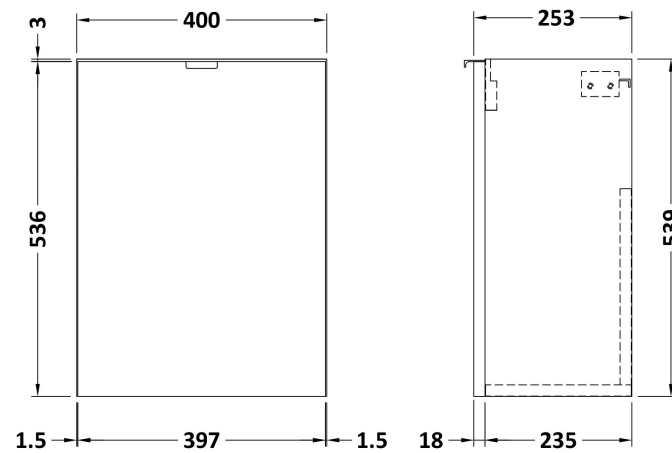

### Product Dimensions

Height (mm):	540
Width (mm):	400
Depth (mm):	253
Nett Weight (kg):	8

### Packaging Dimensions

Height (mm):	560
Width (mm):	420
Depth (mm):	275
Gross Weight (kg):	8.5

### Outer Box Dimensions (If Applicable)

Height (mm):	
Width (mm):	
Depth (mm):	
Gross Weight (kg):	
Barcode:	5056211848660

Sales Code: PMB301

Description: 400 Side Tap Basin 1Th (402.5X255x40)

**Product Dimensions**

Height (mm):	135
Width (mm):	403
Depth (mm):	255
Nett Weight (kg):	6.01

**Packaging Dimensions**

Height (mm):	315
Width (mm):	205
Depth (mm):	455
Gross Weight (kg):	6.01