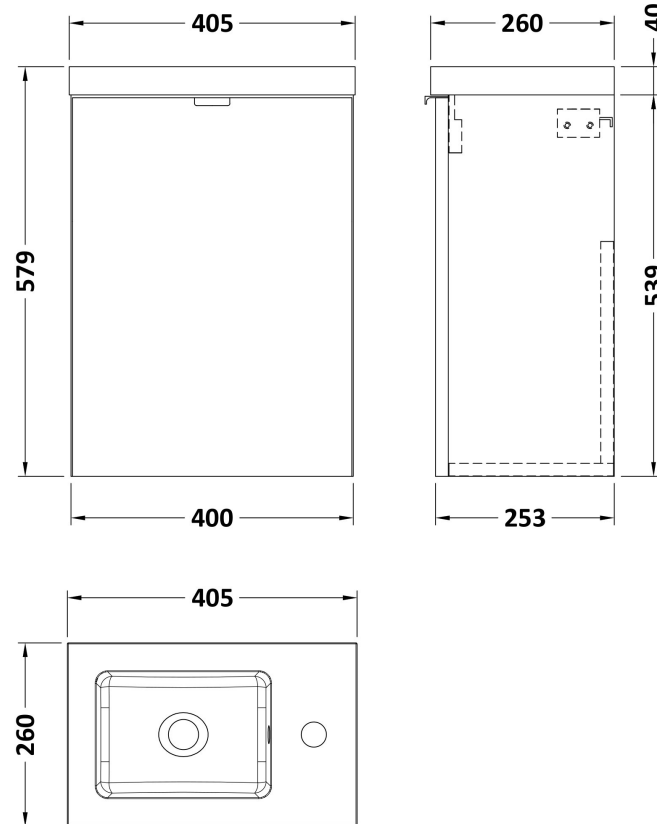

Sales Code: CBI437

Description: 400 1-Door Wall Hung Unit & Basin

Packaging Details

Barcode: 5056211848967