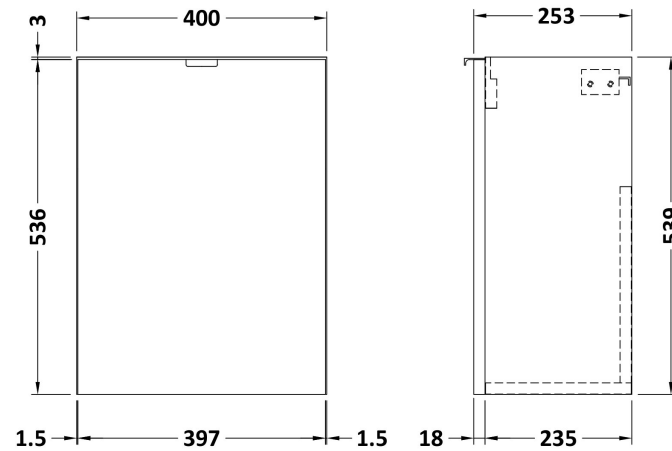

### Product Dimensions

Height (mm):	540
Width (mm):	400
Depth (mm):	253
Nett Weight (kg):	8

### Packaging Dimensions

Height (mm):	560
Width (mm):	420
Depth (mm):	275
Gross Weight (kg):	8.5

### Product Dimensions

Height (mm):	135
Width (mm):	403
Depth (mm):	255
Nett Weight (kg):	6.01

### Packaging Dimensions

Height (mm):	315
Width (mm):	205
Depth (mm):	455
Gross Weight (kg):	6.01