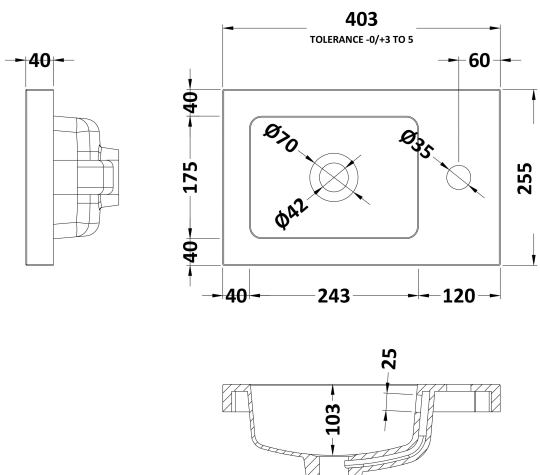

### Product Dimensions

Height (mm):	540
Width (mm):	400
Depth (mm):	253
Nett Weight (kg):	8

### Packaging Dimensions

Height (mm):	560
Width (mm):	420
Depth (mm):	275
Gross Weight (kg):	8.5

### Outer Box Dimensions (If Applicable)

Height (mm):	
Width (mm):	
Depth (mm):	
Gross Weight (kg):	
Barcode:	5056211848615

### Product Dimensions

Height (mm):	135
Width (mm):	403
Depth (mm):	255
Nett Weight (kg):	6.01