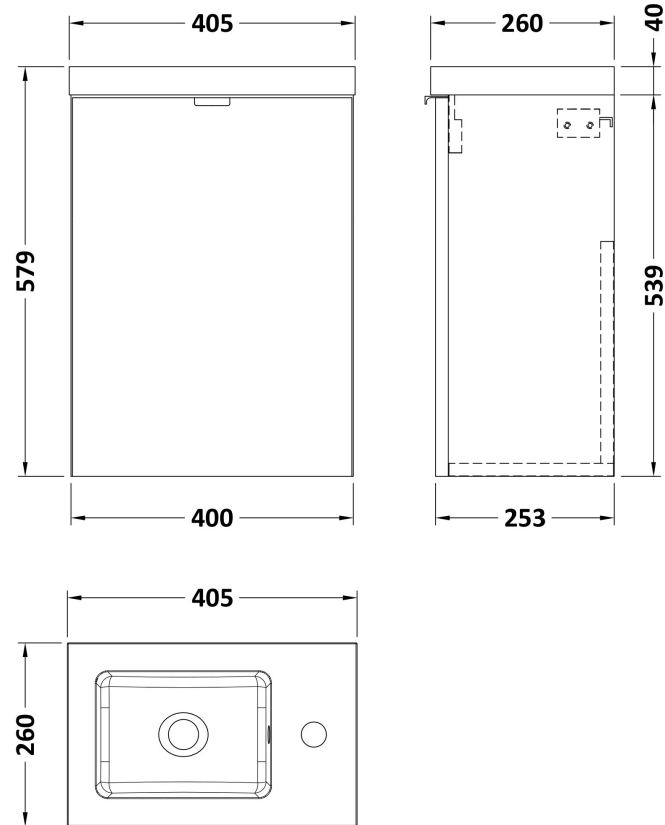

Sales Code: CBI137

Description: 400 1-Door Wall Hung Unit & Basin

Packaging Details

Barcode: 5056211848912