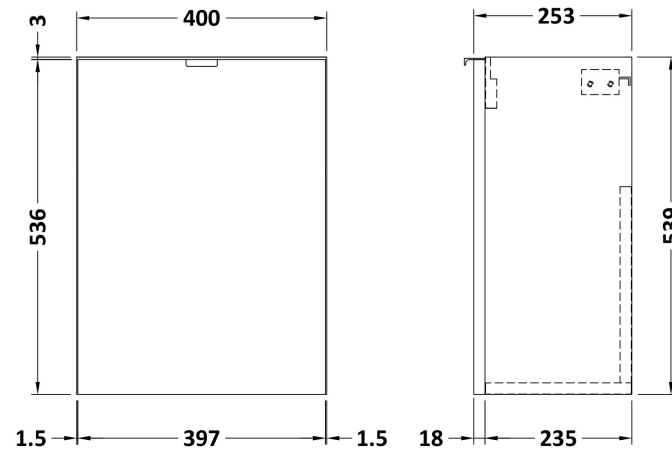

### Product Dimensions

Height (mm):	540
Width (mm):	400
Depth (mm):	253
Nett Weight (kg):	8

### Packaging Dimensions

Height (mm):	560
Width (mm):	420
Depth (mm):	275
Gross Weight (kg):	8.5

### Outer Box Dimensions (If Applicable)

Height (mm):	
Width (mm):	
Depth (mm):	
Gross Weight (kg):	
Barcode:	5056211848646

Sales Code: PMB301

Description: 400 Side Tap Basin 1Th (402.5X255x40)

**Product Dimensions**

Height (mm):	135
Width (mm):	403
Depth (mm):	255
Nett Weight (kg):	6.01

**Packaging Dimensions**

Height (mm):	315
Width (mm):	205
Depth (mm):	455
Gross Weight (kg):	6.01