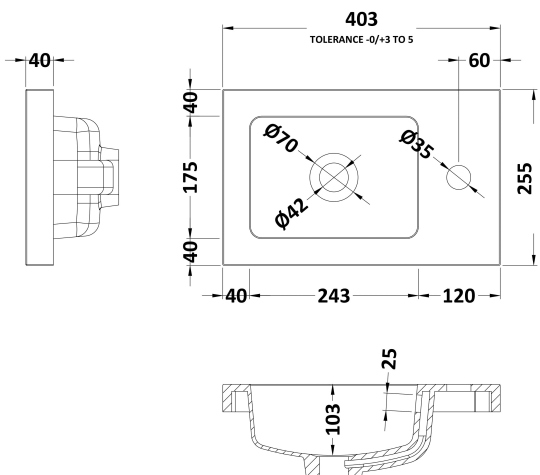

### Product Dimensions

Height (mm):	540
Width (mm):	400
Depth (mm):	253
Nett Weight (kg):	8

### Packaging Dimensions

Height (mm):	560
Width (mm):	420
Depth (mm):	275
Gross Weight (kg):	8.5

### Outer Box Dimensions (If Applicable)

Height (mm):	
Width (mm):	
Depth (mm):	
Gross Weight (kg):	
Barcode:	5056211848646

Sales Code: PMB301

Description: 400 Side Tap Basin 1Th (402.5X255x40)

**Product Dimensions**

Height (mm):	135
Width (mm):	403
Depth (mm):	255
Nett Weight (kg):	6.01

**Packaging Dimensions**

Height (mm):	315
Width (mm):	205
Depth (mm):	455
Gross Weight (kg):	6.01