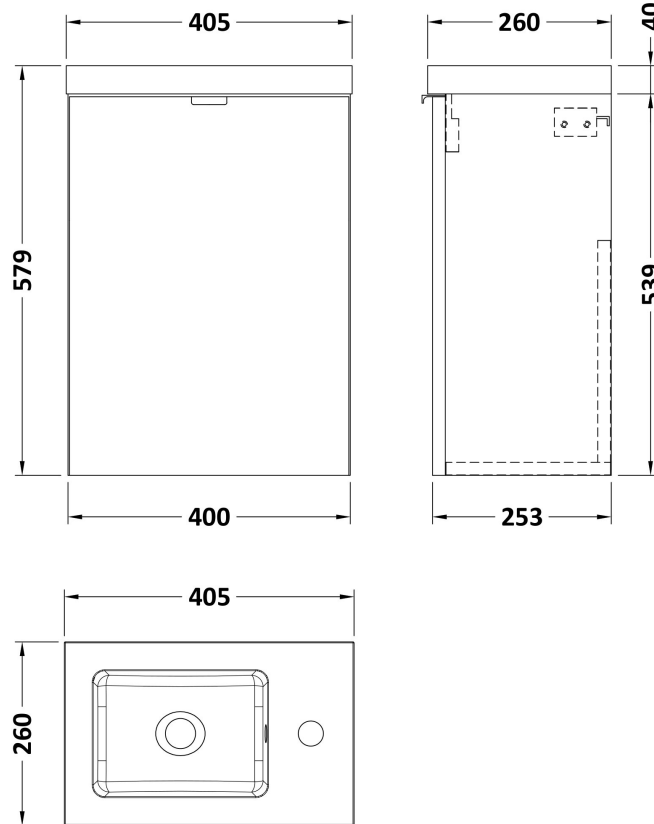

Sales Code: CBI637

Description: 400 1-Door Wall Hung Unit & Basin

Packaging Details

Barcode: 5056211848943