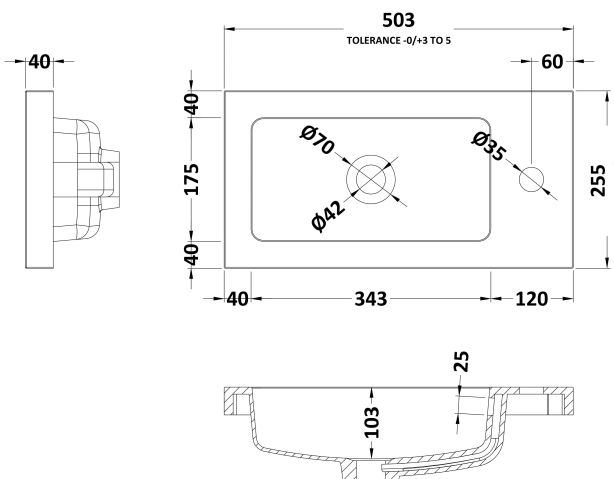

Sales Code: CBI138

Description: 500 2-Door Wall Hung Unit & Basin

Packaging Details

Barcode: 5056211848974

Sales Code: OFF134

Description: 500 2-Door Wall Hung Unit (255mm)

Product Dimensions

Height (mm):	540
Width (mm):	500
Depth (mm):	253
Nett Weight (kg):	9.5

Packaging Dimensions

Height (mm):	560
Width (mm):	520
Depth (mm):	275
Gross Weight (kg):	10

Packaging Data

Box Colour:	Brown Cardboard Box
Box Qty:	1
Label Size:	x
Label Colour:	White Label
Label Qty:	0

Outer Box Dimensions (If Applicable)

Height (mm):	
Width (mm):	
Depth (mm):	
Gross Weight (kg):	
Barcode:	5056211848677

Product Details

Country of Origin:	China
Fitting Instruction:	No
CE & UKCA:	N/A
FSC Certified Materials:	Yes
Colour:	Gloss White
Construction Method:	Cam & Wood Dowel
Construction Type:	Rigid
Cabinet Finish:	MFC Painted Gloss
Fascia Finish:	MFC Painted Gloss
Cabinet Thickness (mm):	16
Fascia Thickness (mm):	18
Drawer Included:	No
Drawer Type:	Not Applicable
No of Shelves:	0
Hinge Type:	95 Degree Clip-On Soft Close
Hinge Included:	Yes, Supplied
Adjustable Legs:	No, Not Required
Fixings Included:	Yes
Handle Style:	Modern
Waste Shroud:	No
Handle Included:	Yes, Supplied
Handle Type:	Wrapover

Sales Code: PMB302

Description: 500 Side Tap Basin 1Th (502.5X255x40)

Product Dimensions

Height (mm):	255
Width (mm):	503
Depth (mm):	135
Nett Weight (kg):	8

Packaging Dimensions

Height (mm):	305
Width (mm):	205
Depth (mm):	555
Gross Weight (kg):	8