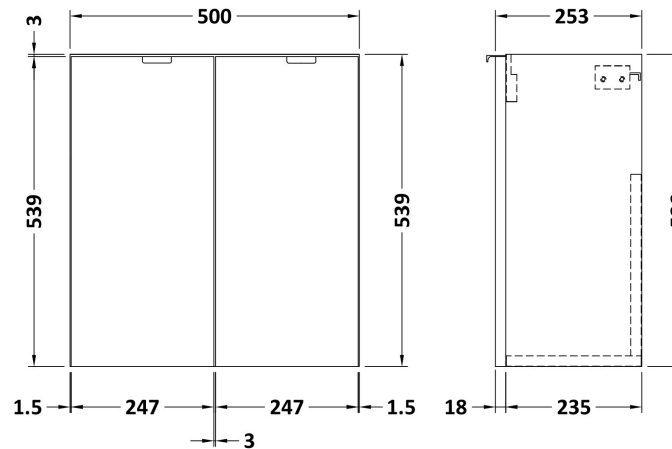

Sales Code: CBI538

Description: 500 2-Door Wall Hung Unit & Basin

Packaging Details

Barcode: 5056211848998

Sales Code: OFF534

Description: 500 2-Door Wall Hung Unit (255mm)

Product Dimensions

Height (mm):	540
Width (mm):	500
Depth (mm):	253
Nett Weight (kg):	9.5

Packaging Dimensions

Height (mm):	560
Width (mm):	520
Depth (mm):	275
Gross Weight (kg):	10

Packaging Data

Box Colour:	Brown Cardboard Box
Box Qty:	1
Label Size:	100 x 50
Label Colour:	White Label
Label Qty:	2

Sales Code: PMB302

Description: 500 Side Tap Basin 1Th (502.5X255x40)

Product Dimensions

Height (mm):	255
Width (mm):	503
Depth (mm):	135
Nett Weight (kg):	8

Packaging Dimensions

Height (mm):	305
Width (mm):	205
Depth (mm):	555
Gross Weight (kg):	8

Packaging Data

Box Colour:	Brown Cardboard Box - Printed
Box Qty:	1
Label Size:	100 x 50
Label Colour:	White Label
Label Qty:	2

Outer Box Dimensions (If Applicable)

Height (mm):	
Width (mm):	
Depth (mm):	
Gross Weight (kg):	
Barcode:	5055369063031