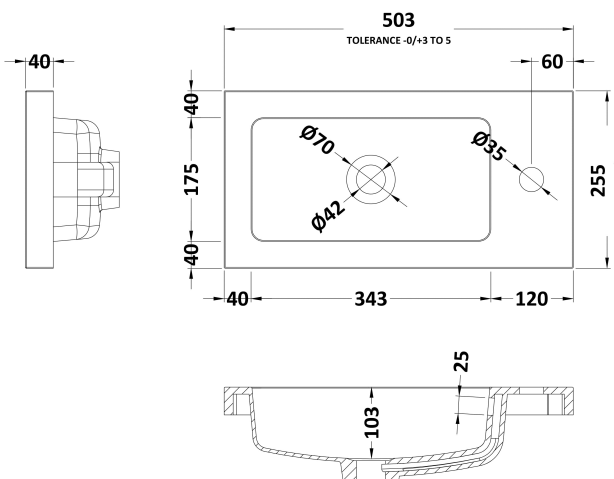

Packaging Dimensions

Height (mm):	560
Width (mm):	520
Depth (mm):	275
Gross Weight (kg):	10

Packaging Data

Box Colour:	Brown Cardboard Box
Box Qty:	1
Label Size:	100 x 50
Label Colour:	White Label
Label Qty:	2

Outer Box Dimensions (If Applicable)

Height (mm):	
Width (mm):	
Depth (mm):	
Gross Weight (kg):	
Barcode:	5056211848691

Product Details

Country of Origin:	United Kingdom
Fitting Instruction:	No
CE & UKCA:	N/A
FSC Certified Materials:	Yes
Colour:	Anthracite Woodgrain
Construction Method:	Cam & Wood Dowel
Construction Type:	Rigid
Cabinet Finish:	MFC Textured Woodgrain
Fascia Finish:	MFC Textured Woodgrain
Cabinet Thickness (mm):	18
Fascia Thickness (mm):	18
Drawer Included:	No
Drawer Type:	Not Applicable
No of Shelves:	0
Hinge Type:	95 Degree Clip-On Soft Close
Hinge Included:	Yes, Supplied
Adjustable Legs:	No, Not Required
Fixings Included:	Yes
Handle Style:	Modern
Waste Shroud:	No
Handle Included:	Yes, Supplied
Handle Type:	Wrapover

Sales Code: PMB302

Description: 500 Side Tap Basin 1Th (502.5X255x40)

Product Dimensions

Height (mm):	255
Width (mm):	503
Depth (mm):	135
Nett Weight (kg):	8

Packaging Dimensions

Height (mm):	305
Width (mm):	205
Depth (mm):	555
Gross Weight (kg):	8

Packaging Data

Box Colour:	Brown Cardboard Box - Printed
Box Qty:	1
Label Size:	100 x 50
Label Colour:	White Label
Label Qty:	2

Outer Box Dimensions (If Applicable)

Height (mm):	
Width (mm):	
Depth (mm):	
Gross Weight (kg):	
Barcode:	5055369063031