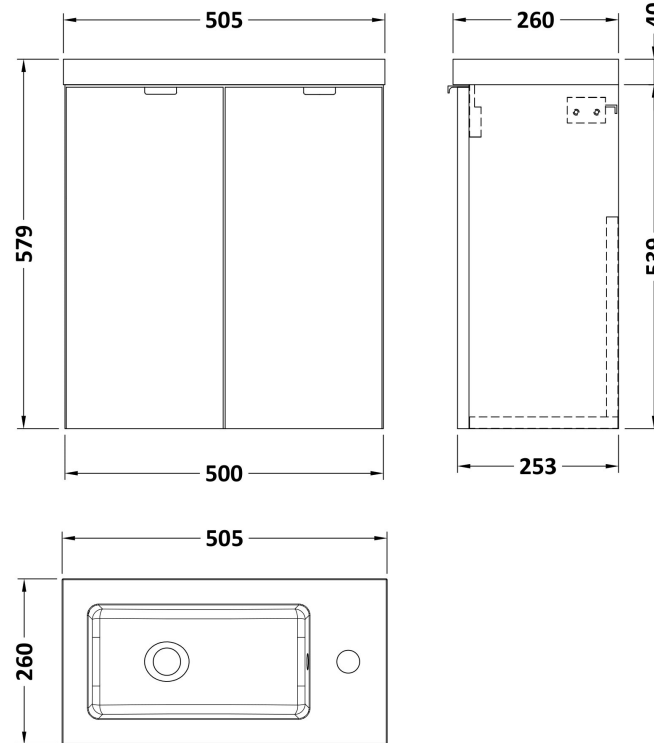

Sales Code: CBI538

Description: 500 2-Door Wall Hung Unit & Basin

Packaging Details

Barcode: 5056211848998

Sales Code: OFF534

Description: 500 2-Door Wall Hung Unit (255mm)

Product Dimensions

Height (mm):	540
Width (mm):	500
Depth (mm):	253
Nett Weight (kg):	9.5

Packaging Dimensions

Height (mm):	560
Width (mm):	520
Depth (mm):	275
Gross Weight (kg):	10

Packaging Data

Box Colour:	Brown Cardboard Box
Box Qty:	1
Label Size:	100 x 50
Label Colour:	White Label
Label Qty:	2

Outer Box Dimensions (If Applicable)

Height (mm):	
Width (mm):	
Depth (mm):	
Gross Weight (kg):	
Barcode:	5056211848691

Product Details

Country of Origin:	United Kingdom
Fitting Instruction:	No
CE & UKCA:	N/A
FSC Certified Materials:	Yes
Colour:	Anthracite Woodgrain
Construction Method:	Cam & Wood Dowel
Construction Type:	Rigid
Cabinet Finish:	MFC Textured Woodgrain
Fascia Finish:	MFC Textured Woodgrain
Cabinet Thickness (mm):	18
Fascia Thickness (mm):	18
Drawer Included:	No
Drawer Type:	Not Applicable
No of Shelves:	0
Hinge Type:	95 Degree Clip-On Soft Close
Hinge Included:	Yes, Supplied
Adjustable Legs:	No, Not Required
Fixings Included:	Yes
Handle Style:	Modern
Waste Shroud:	No
Handle Included:	Yes, Supplied
Handle Type:	Wrapover

Sales Code: PMB302

Description: 500 Side Tap Basin 1Th (502.5X255x40)

Product Dimensions

Height (mm):	255
Width (mm):	503
Depth (mm):	135
Nett Weight (kg):	8

Packaging Dimensions

Height (mm):	305
Width (mm):	205
Depth (mm):	555
Gross Weight (kg):	8