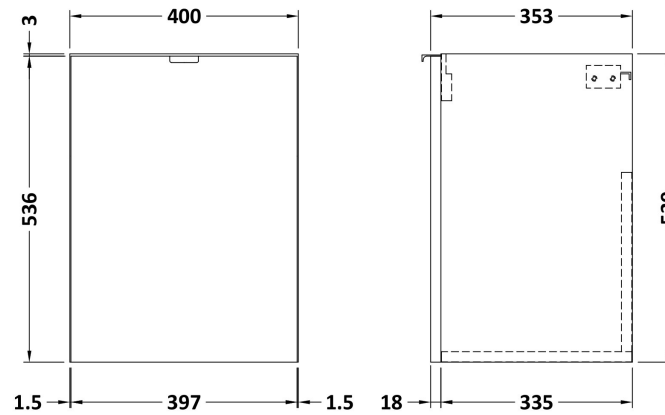

Sales Code: CBI439

Description: 400 1-Door Wall Hung Unit & Basin

Packaging Details

Barcode: 5056211849087

Sales Code: OFG433

Description: 400 1-Door Wall Hung Unit (355mm)

Product Dimensions

Height (mm):	540
Width (mm):	400
Depth (mm):	353
Nett Weight (kg):	9.5

Packaging Dimensions

Height (mm):	560
Width (mm):	420
Depth (mm):	375
Gross Weight (kg):	10

Packaging Data

Box Colour:	Brown Cardboard Box
Box Qty:	1
Label Size:	100 x 50
Label Colour:	White Label
Label Qty:	2

Sales Code: PMB311

Description: 400 Rear Tap Basin 1Th

Product Dimensions

Height (mm):	355
Width (mm):	403
Depth (mm):	135
Nett Weight (kg):	6.01

Packaging Dimensions

Height (mm):	550
Width (mm):	450
Depth (mm):	420
Gross Weight (kg):	6.01

Packaging Data

Box Colour:	Brown Cardboard Box - Printed
Box Qty:	1
Label Size:	100 x 50
Label Colour:	White Label
Label Qty:	2

Outer Box Dimensions (If Applicable)

Height (mm):	
Width (mm):	
Depth (mm):	
Gross Weight (kg):	
Barcode:	5055369071968