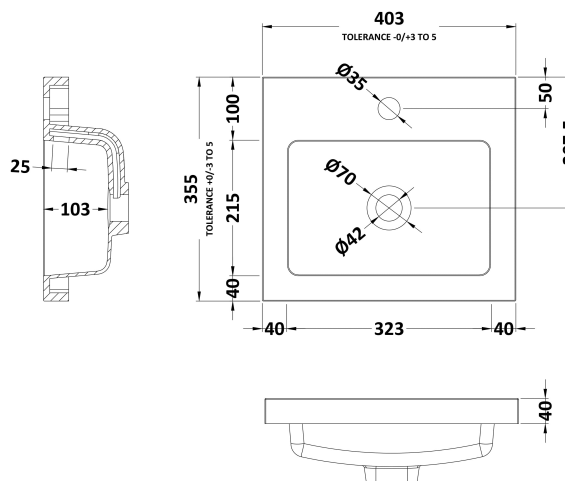

Packaging Dimensions

Height (mm):	560
Width (mm):	420
Depth (mm):	375
Gross Weight (kg):	10

Packaging Data

Box Colour:	Brown Cardboard Box
Box Qty:	1
Label Size:	100 x 50
Label Colour:	White Label
Label Qty:	2

Outer Box Dimensions (If Applicable)

Height (mm):	
Width (mm):	
Depth (mm):	
Gross Weight (kg):	
Barcode:	5056211848783

Product Details

Country of Origin:	China
Fitting Instruction:	No
CE & UKCA:	N/A
FSC Certified Materials:	Yes
Colour:	Gloss Grey Mist
Construction Method:	Cam & Wood Dowel
Construction Type:	Rigid
Cabinet Finish:	MFC Painted Gloss
Fascia Finish:	MFC Painted Gloss
Cabinet Thickness (mm):	16
Fascia Thickness (mm):	18
Drawer Included:	No
Drawer Type:	Not Applicable
No of Shelves:	0
Hinge Type:	95 Degree Clip-On Soft Close
Hinge Included:	Yes, Supplied
Adjustable Legs:	No, Not Required
Fixings Included:	Yes
Handle Style:	Contemporary
Waste Shroud:	No
Handle Included:	Yes, Supplied
Handle Type:	Wrapover

Sales Code: PMB311

Description: 400 Rear Tap Basin 1Th

Product Dimensions

Height (mm):	355
Width (mm):	403
Depth (mm):	135
Nett Weight (kg):	6.01

Packaging Dimensions

Height (mm):	550
Width (mm):	450
Depth (mm):	420
Gross Weight (kg):	6.01

Packaging Data

Box Colour:	Brown Cardboard Box - Printed
Box Qty:	1
Label Size:	100 x 50
Label Colour:	White Label
Label Qty:	2

Outer Box Dimensions (If Applicable)

Height (mm):	
Width (mm):	
Depth (mm):	
Gross Weight (kg):	
Barcode:	5055369071968