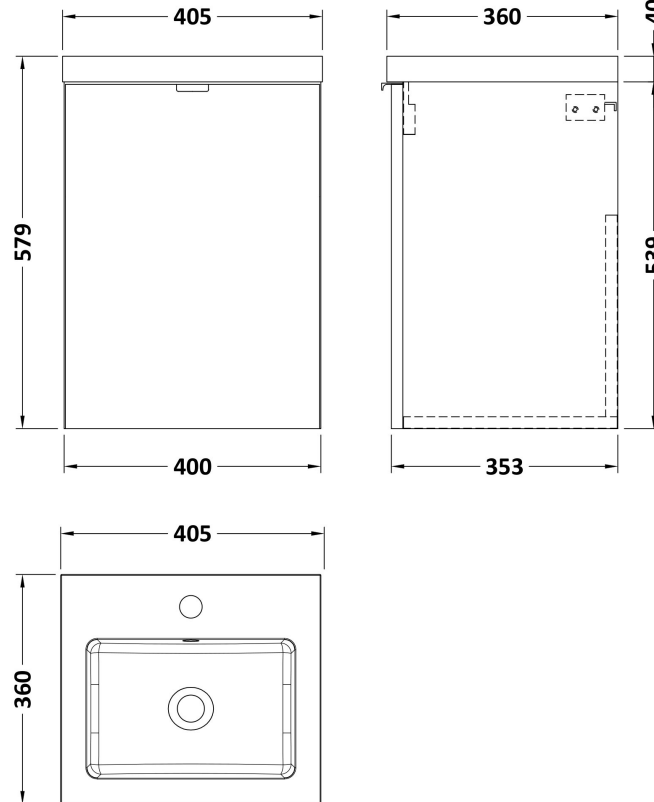

Sales Code: CBI439

Description: 400 1-Door Wall Hung Unit & Basin

Packaging Details

Barcode: 5056211849087

Sales Code: OFG433

Description: 400 1-Door Wall Hung Unit (355mm)

Product Dimensions

Height (mm):	540
Width (mm):	400
Depth (mm):	353
Nett Weight (kg):	9.5

Packaging Dimensions

Height (mm):	560
Width (mm):	420
Depth (mm):	375
Gross Weight (kg):	10

Packaging Data

Box Colour:	Brown Cardboard Box
Box Qty:	1
Label Size:	100 x 50
Label Colour:	White Label
Label Qty:	2

Sales Code: PMB311

Description: 400 Rear Tap Basin 1Th

Product Dimensions

Height (mm):	355
Width (mm):	403
Depth (mm):	135
Nett Weight (kg):	6.01

Packaging Dimensions

Height (mm):	550
Width (mm):	450
Depth (mm):	420
Gross Weight (kg):	6.01

Packaging Data

Box Colour:	Brown Cardboard Box - Printed
Box Qty:	1
Label Size:	100 x 50
Label Colour:	White Label
Label Qty:	2

Outer Box Dimensions (If Applicable)

Height (mm):	
Width (mm):	
Depth (mm):	
Gross Weight (kg):	
Barcode:	5055369071968