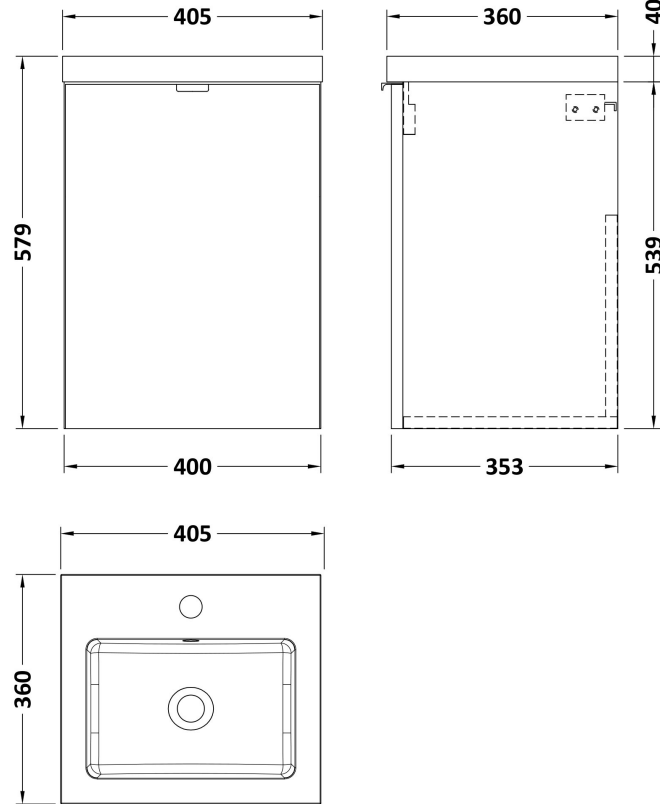

Sales Code: CBI539

Description: 400 1-Door Wall Hung Unit & Basin

Packaging Details

Barcode: 5056211849056

Sales Code: OFF533

Description: 400 1-Door Wall Hung Unit (355mm)

Product Dimensions

Height (mm):	540
Width (mm):	400
Depth (mm):	353
Nett Weight (kg):	9.5

Packaging Dimensions

Height (mm):	560
Width (mm):	420
Depth (mm):	375
Gross Weight (kg):	10

Packaging Data

Box Colour:	Brown Cardboard Box
Box Qty:	1
Label Size:	100 x 50
Label Colour:	White Label
Label Qty:	2

Outer Box Dimensions (If Applicable)

Height (mm):	
Width (mm):	
Depth (mm):	
Gross Weight (kg):	
Barcode:	5056211848752

Product Details

Country of Origin:	United Kingdom
Fitting Instruction:	No
CE & UKCA:	N/A
FSC Certified Materials:	Yes
Colour:	Anthracite Woodgrain
Construction Method:	Cam & Wood Dowel
Construction Type:	Rigid
Cabinet Finish:	MFC Textured Woodgrain
Fascia Finish:	MFC Textured Woodgrain
Cabinet Thickness (mm):	18
Fascia Thickness (mm):	18
Drawer Included:	No
Drawer Type:	Not Applicable
No of Shelves:	0
Hinge Type:	95 Degree Clip-On Soft Close
Hinge Included:	Yes, Supplied
Adjustable Legs:	No, Not Required
Fixings Included:	Yes
Handle Style:	Modern
Waste Shroud:	No
Handle Included:	Yes, Supplied
Handle Type:	Wrapover

Sales Code: PMB311

Description: 400 Rear Tap Basin 1Th

Product Dimensions

Height (mm):	355
Width (mm):	403
Depth (mm):	135
Nett Weight (kg):	6.01

Packaging Dimensions

Height (mm):	550
Width (mm):	450
Depth (mm):	420
Gross Weight (kg):	6.01