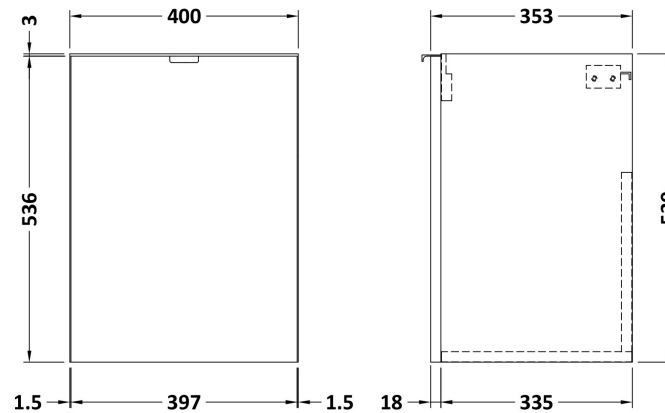

Sales Code: CBI539

Description: 400 1-Door Wall Hung Unit & Basin

Packaging Details

Barcode: 5056211849056

Sales Code: OFF533

Description: 400 1-Door Wall Hung Unit (355mm)

Product Dimensions

Height (mm):	540
Width (mm):	400
Depth (mm):	353
Nett Weight (kg):	9.5

Packaging Dimensions

Height (mm):	560
Width (mm):	420
Depth (mm):	375
Gross Weight (kg):	10

Packaging Data

Box Colour:	Brown Cardboard Box
Box Qty:	1
Label Size:	100 x 50
Label Colour:	White Label
Label Qty:	2

Sales Code: PMB311

Description: 400 Rear Tap Basin 1Th

Product Dimensions

Height (mm):	355
Width (mm):	403
Depth (mm):	135
Nett Weight (kg):	6.01

Packaging Dimensions

Height (mm):	550
Width (mm):	450
Depth (mm):	420
Gross Weight (kg):	6.01

Packaging Data

Box Colour:	Brown Cardboard Box - Printed
Box Qty:	1
Label Size:	100 x 50
Label Colour:	White Label
Label Qty:	2

Outer Box Dimensions (If Applicable)

Height (mm):	
Width (mm):	
Depth (mm):	
Gross Weight (kg):	
Barcode:	5055369071968