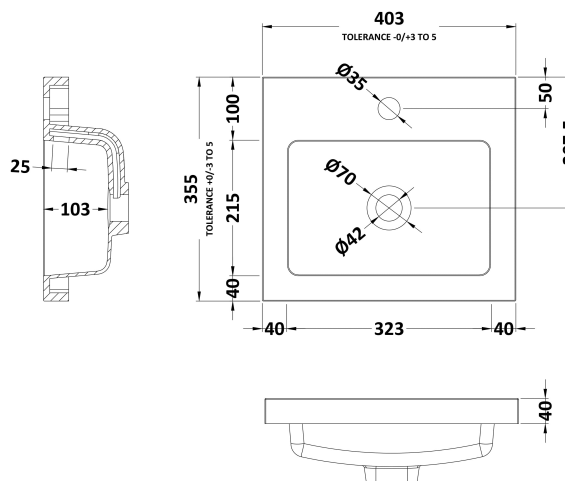

Packaging Dimensions

Height (mm):	560
Width (mm):	420
Depth (mm):	375
Gross Weight (kg):	10

Packaging Data

Box Colour:	Brown Cardboard Box
Box Qty:	1
Label Size:	100 x 50
Label Colour:	White Label
Label Qty:	2

Outer Box Dimensions (If Applicable)

Height (mm):	
Width (mm):	
Depth (mm):	
Gross Weight (kg):	
Barcode:	5056211848752

Product Details

Country of Origin:	United Kingdom
Fitting Instruction:	No
CE & UKCA:	N/A
FSC Certified Materials:	Yes
Colour:	Anthracite Woodgrain
Construction Method:	Cam & Wood Dowel
Construction Type:	Rigid
Cabinet Finish:	MFC Textured Woodgrain
Fascia Finish:	MFC Textured Woodgrain
Cabinet Thickness (mm):	18
Fascia Thickness (mm):	18
Drawer Included:	No
Drawer Type:	Not Applicable
No of Shelves:	0
Hinge Type:	95 Degree Clip-On Soft Close
Hinge Included:	Yes, Supplied
Adjustable Legs:	No, Not Required
Fixings Included:	Yes
Handle Style:	Modern
Waste Shroud:	No
Handle Included:	Yes, Supplied
Handle Type:	Wrapover

Sales Code: PMB311

Description: 400 Rear Tap Basin 1Th

Product Dimensions

Height (mm):	355
Width (mm):	403
Depth (mm):	135
Nett Weight (kg):	6.01

Packaging Dimensions

Height (mm):	550
Width (mm):	450
Depth (mm):	420
Gross Weight (kg):	6.01

Packaging Data

Box Colour:	Brown Cardboard Box - Printed
Box Qty:	1
Label Size:	100 x 50
Label Colour:	White Label
Label Qty:	2

Outer Box Dimensions (If Applicable)

Height (mm):	
Width (mm):	
Depth (mm):	
Gross Weight (kg):	
Barcode:	5055369071968