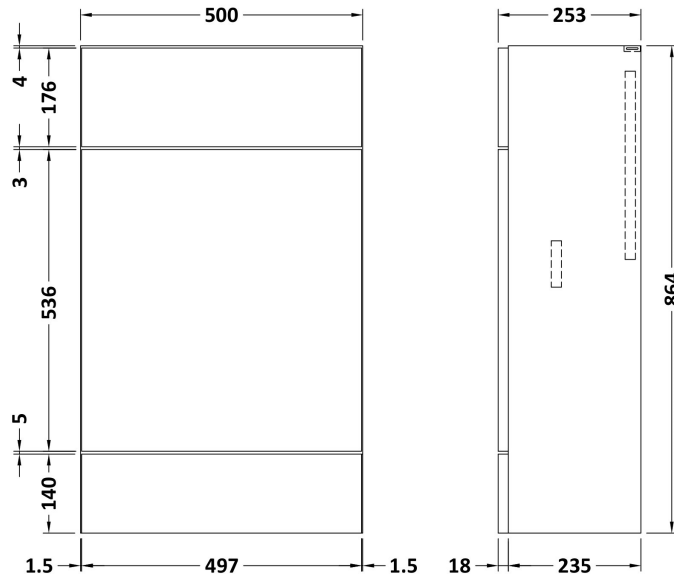

### Product Dimensions

Height (mm):	864
Width (mm):	500
Depth (mm):	255
Nett Weight (kg):	15

### Packaging Dimensions

Height (mm):	290
Width (mm):	525
Depth (mm):	875
Gross Weight (kg):	15.5

### Outer Box Dimensions (If Applicable)

Height (mm):	
Width (mm):	
Depth (mm):	
Gross Weight (kg):	
Barcode:	5055275817179

### Product Dimensions

Height (mm):	864
Width (mm):	500
Depth (mm):	255
Nett Weight (kg):	11.5