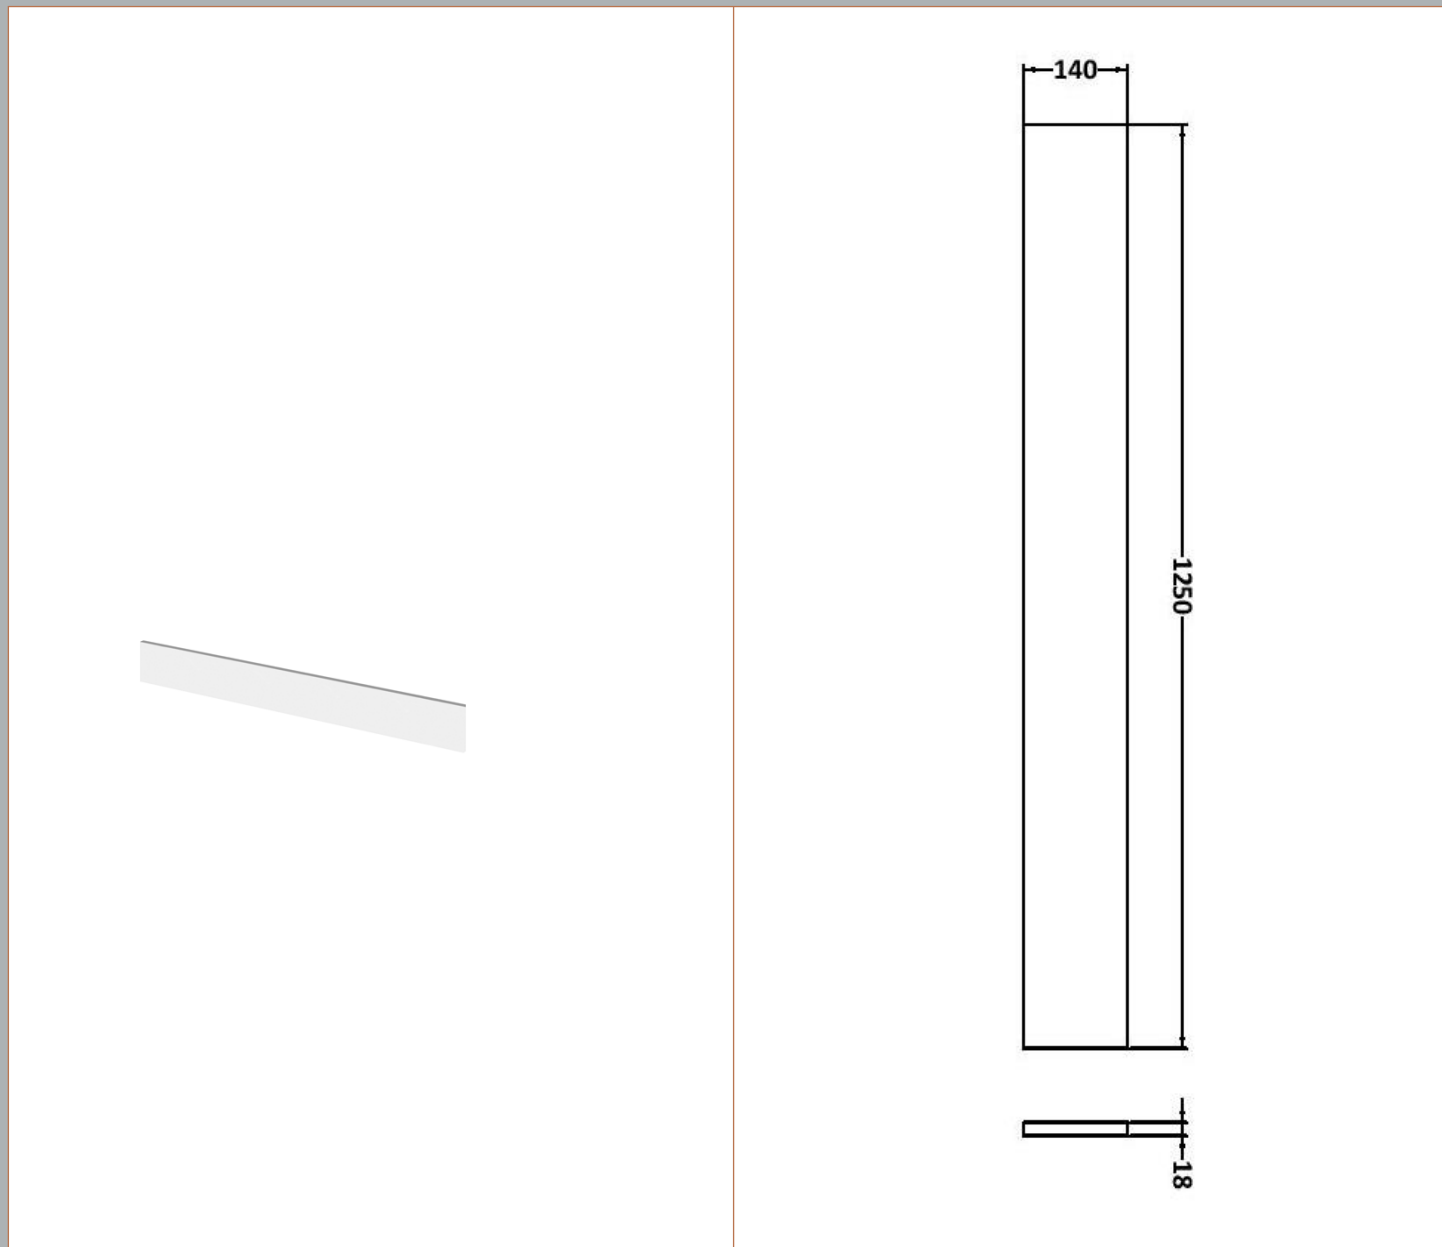

### Product Dimensions

Height (mm):	864
Width (mm):	500
Depth (mm):	255
Nett Weight (kg):	15

### Product Dimensions

Height (mm):	135
Width (mm):	1003
Depth (mm):	255
Nett Weight (kg):	11.8

### Outer Box Dimensions (If Applicable)

Height (mm):	
Width (mm):	
Depth (mm):	
Gross Weight (kg):	
Barcode:	5056211847410

### Product Dimensions

Height (mm):	1250
Width (mm):	145
Depth (mm):	18
Nett Weight (kg):	2