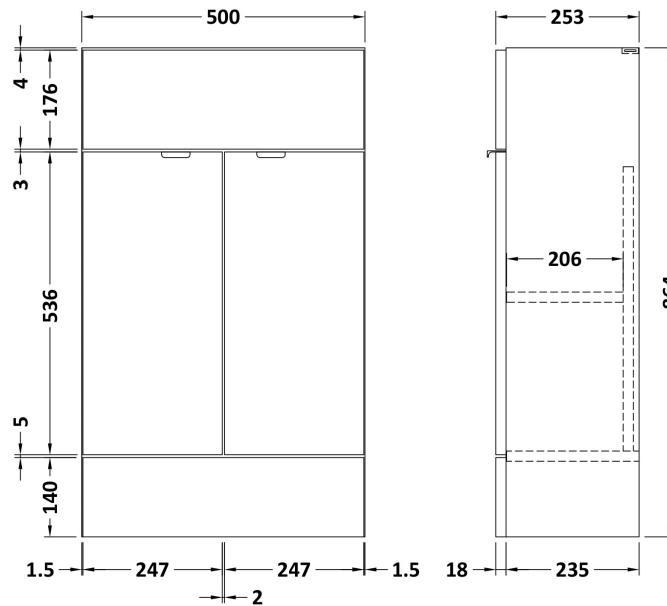

### Product Dimensions

Height (mm):	864
Width (mm):	500
Depth (mm):	255
Nett Weight (kg):	15

### Packaging Dimensions

Height (mm):	290
Width (mm):	525
Depth (mm):	875
Gross Weight (kg):	15.5

### Product Dimensions

Height (mm):	864
Width (mm):	500
Depth (mm):	255
Nett Weight (kg):	11.5

### Packaging Dimensions

Height (mm):	290
Width (mm):	525
Depth (mm):	875
Gross Weight (kg):	12