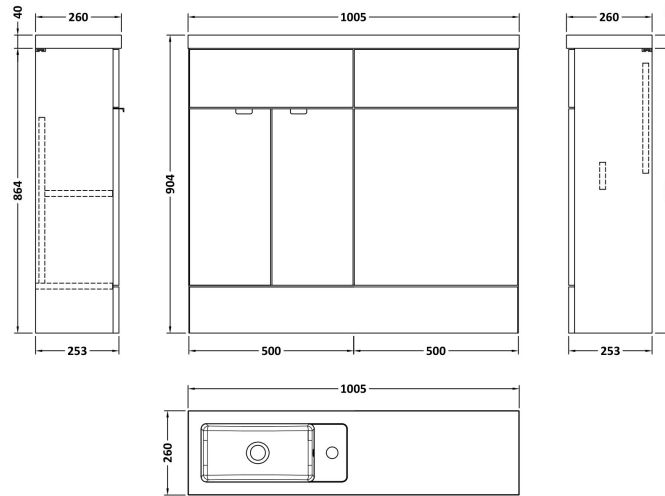

Sales Code: CBI142

Description: 1000mm Combination Vanity & Wc Compact

Packaging Details

Barcode: 5056211851684