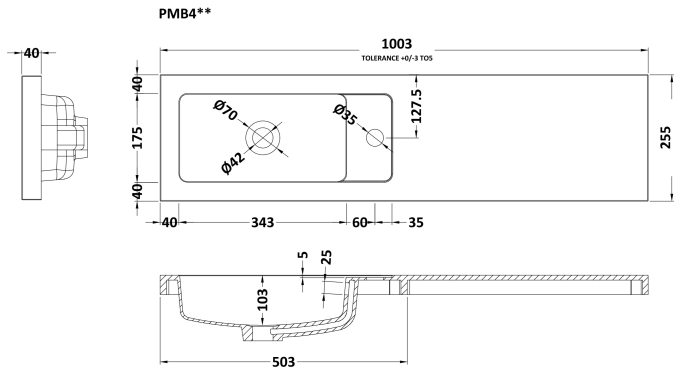

### Product Dimensions

Height (mm):	864
Width (mm):	500
Depth (mm):	255
Nett Weight (kg):	11.5

### Packaging Dimensions

Height (mm):	290
Width (mm):	525
Depth (mm):	875
Gross Weight (kg):	12

### Outer Box Dimensions (If Applicable)

Height (mm):	
Width (mm):	
Depth (mm):	
Gross Weight (kg):	
Barcode:	5055275816752

### Product Dimensions

Height (mm):	135
Width (mm):	1003
Depth (mm):	255
Nett Weight (kg):	11.8