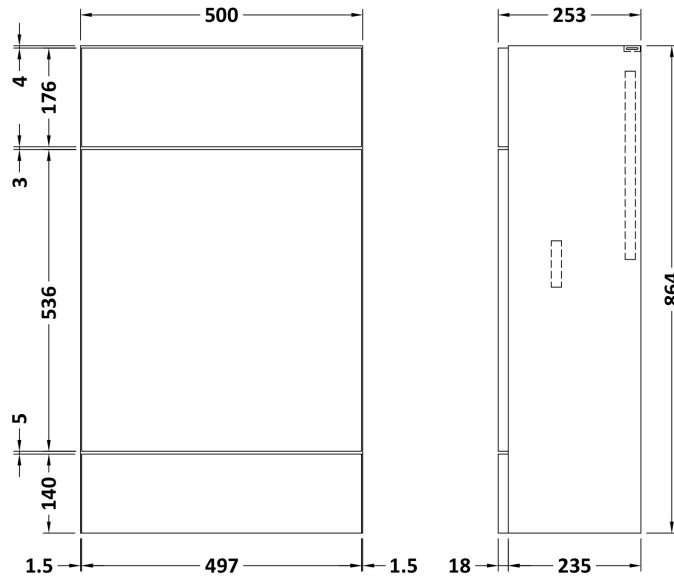

Packaging Dimensions

Height (mm):	290
Width (mm):	525
Depth (mm):	875
Gross Weight (kg):	15.5

Packaging Data

Box Colour:	Brown Cardboard Box
Box Qty:	1
Label Size:	100 x 50
Label Colour:	White Label
Label Qty:	2

Sales Code: OFF645

Description: 500 Wc Unit (255mm Deep)

Product Dimensions

Height (mm):	864
Width (mm):	500
Depth (mm):	255
Nett Weight (kg):	11.5

Packaging Dimensions

Height (mm):	290
Width (mm):	525
Depth (mm):	875
Gross Weight (kg):	12

Packaging Data

Box Colour:	Brown Cardboard Box
Box Qty:	1
Label Size:	100 x 50
Label Colour:	White Label
Label Qty:	2

Outer Box Dimensions (If Applicable)

Height (mm):	
Width (mm):	
Depth (mm):	
Gross Weight (kg):	
Barcode:	5055275816813

Sales Code: PMB402

Description: 1000 Straight Polymarble Basin

Product Dimensions

Height (mm):	135
Width (mm):	1003
Depth (mm):	255
Nett Weight (kg):	11.8

Packaging Dimensions

Height (mm):	190
Width (mm):	320
Depth (mm):	1060
Gross Weight (kg):	11.8