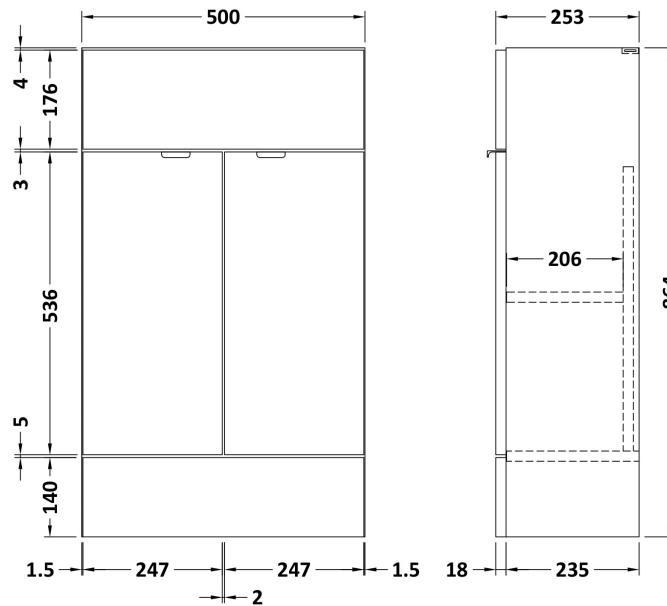

Sales Code: CBI642

Description: 1000mm Combination Vanity & Wc Compact

Packaging Details

Barcode: 5056211851714

Sales Code: OFF605

Description: 500 Vanity Unit (255mm Deep)

Product Dimensions

Height (mm):	864
Width (mm):	500
Depth (mm):	255
Nett Weight (kg):	15

Packaging Dimensions

Height (mm):	290
Width (mm):	525
Depth (mm):	875
Gross Weight (kg):	15.5

Packaging Data

Box Colour:	Brown Cardboard Box
Box Qty:	1
Label Size:	100 x 50
Label Colour:	White Label
Label Qty:	2

Sales Code: OFF645

Description: 500 Wc Unit (255mm Deep)

Product Dimensions

Height (mm):	864
Width (mm):	500
Depth (mm):	255
Nett Weight (kg):	11.5

Packaging Dimensions

Height (mm):	290
Width (mm):	525
Depth (mm):	875
Gross Weight (kg):	12

Sales Code: PMB402

Description: 1000 Straight Polymarble Basin

Product Dimensions

Height (mm):	135
Width (mm):	1003
Depth (mm):	255
Nett Weight (kg):	11.8

Packaging Dimensions

Height (mm):	190
Width (mm):	320
Depth (mm):	1060
Gross Weight (kg):	11.8