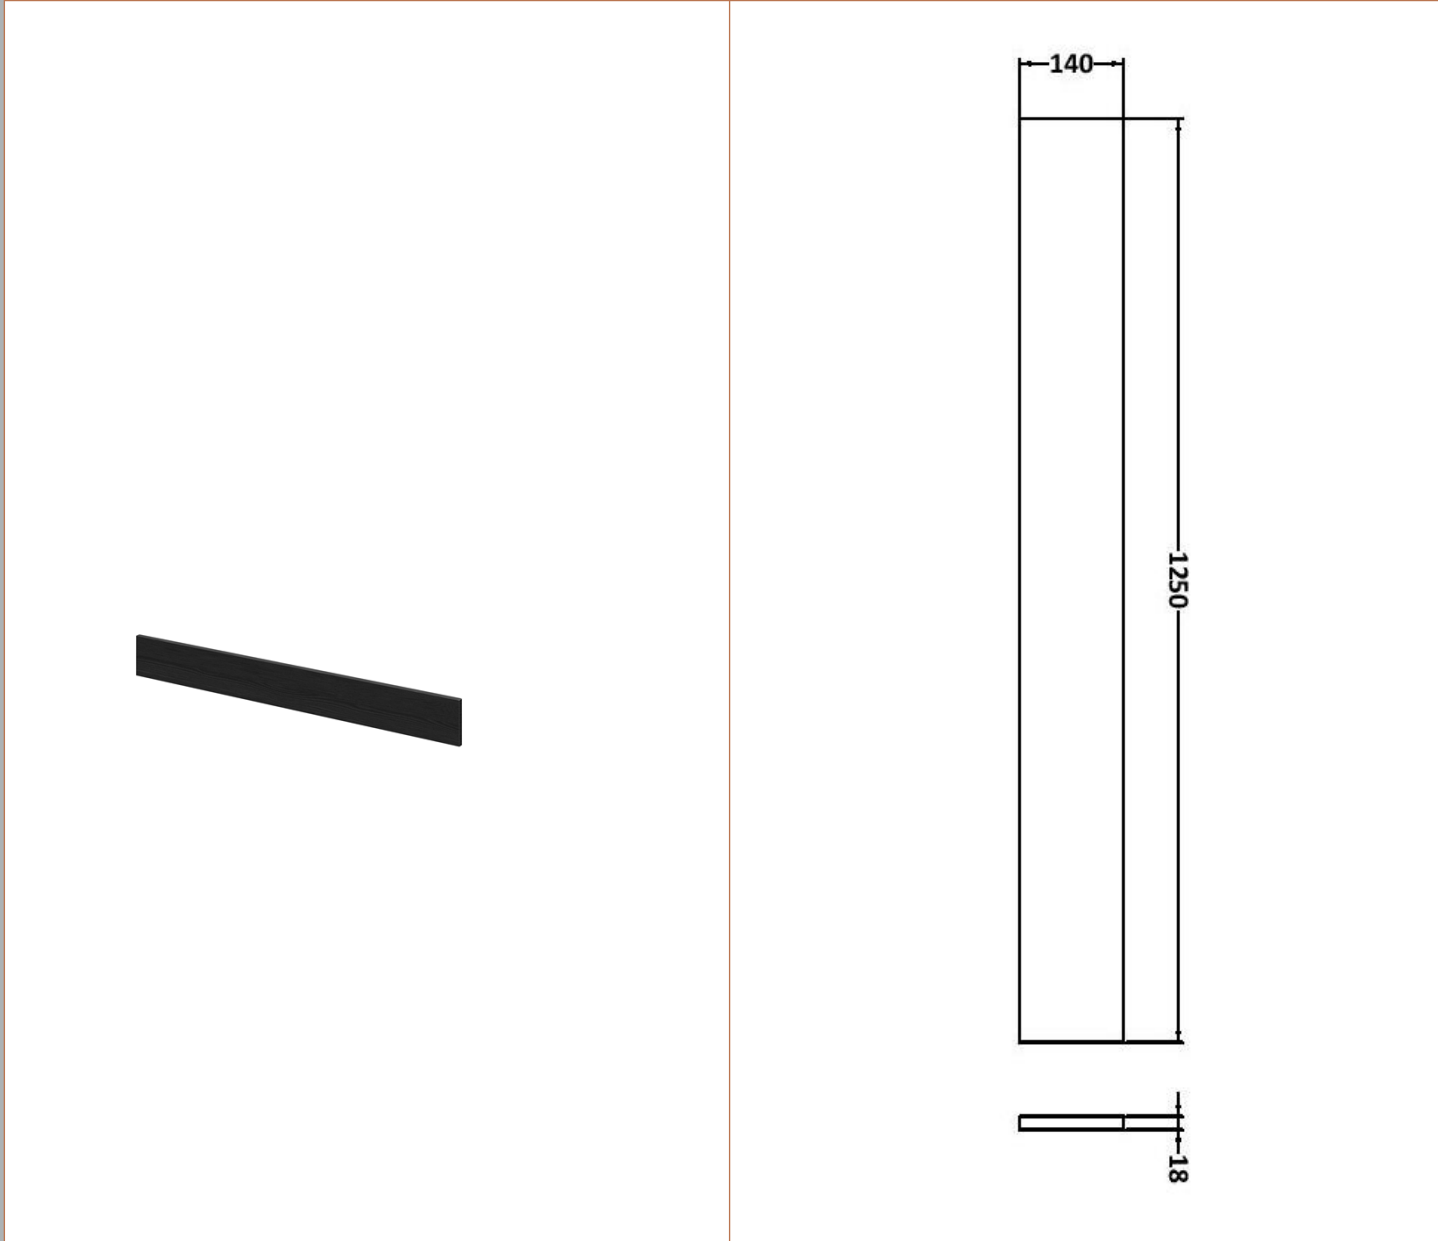

Sales Code: OFF691

Description: 1.25M Continuous Plinth (1250X140x18mm)

Product Dimensions

Height (mm):	1250
Width (mm):	145
Depth (mm):	18
Nett Weight (kg):	2

Packaging Dimensions

Height (mm):	20
Width (mm):	150
Depth (mm):	1260
Gross Weight (kg):	2

Packaging Data

Box Colour:	Brown Cardboard Box
Box Qty:	1
Label Size:	100 x 50
Label Colour:	White Label
Label Qty:	2

Outer Box Dimensions (If Applicable)

Height (mm):	
Width (mm):	
Depth (mm):	
Gross Weight (kg):	
Barcode:	5055275828403

Product Details

Country of Origin:	United Kingdom
Fitting Instruction:	No
CE & UKCA:	N/A
FSC Certified Materials:	Yes
Colour:	Black Woodgrain
Construction Method:	Not Applicable
Construction Type:	Flat-Pack
Cabinet Finish:	Not Applicable
Fascia Finish:	MFC Textured Woodgrain
Cabinet Thickness (mm):	
Fascia Thickness (mm):	18
Drawer Included:	Not Applicable
Drawer Type:	Not Applicable
No of Shelves:	Not Applicable
Hinge Type:	Not Applicable
Hinge Included:	Not Applicable
Adjustable Legs:	No
Fixings Included:	No
Handle Style:	Not Applicable
Waste Shroud:	Not Applicable
Handle Included:	No
Handle Type:	Not Applicable