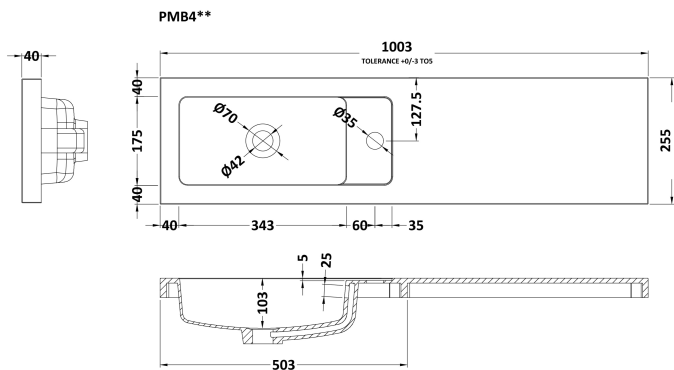

Packaging Dimensions

Height (mm):	290
Width (mm):	525
Depth (mm):	875
Gross Weight (kg):	15.5

Packaging Data

Box Colour:	Brown Cardboard Box
Box Qty:	1
Label Size:	100 x 50
Label Colour:	White Label
Label Qty:	2

Sales Code: OFF645

Description: 500 Wc Unit (255mm Deep)

Product Dimensions

Height (mm):	864
Width (mm):	500
Depth (mm):	255
Nett Weight (kg):	11.5

Packaging Dimensions

Height (mm):	290
Width (mm):	525
Depth (mm):	875
Gross Weight (kg):	12

Packaging Data

Box Colour:	Brown Cardboard Box
Box Qty:	1
Label Size:	100 x 50
Label Colour:	White Label
Label Qty:	2

Outer Box Dimensions (If Applicable)

Height (mm):	
Width (mm):	
Depth (mm):	
Gross Weight (kg):	
Barcode:	5055275816813

Sales Code: PMB402

Description: 1000 Straight Polymarble Basin

Product Dimensions

Height (mm):	135
Width (mm):	1003
Depth (mm):	255
Nett Weight (kg):	11.8

Packaging Dimensions

Height (mm):	190
Width (mm):	320
Depth (mm):	1060
Gross Weight (kg):	11.8