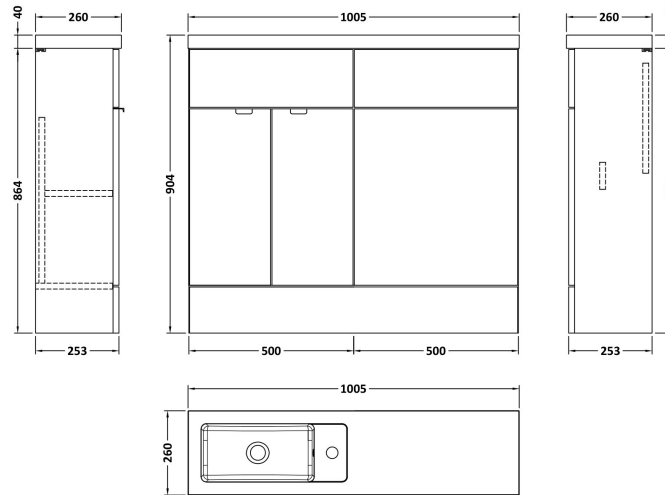

Sales Code: CBI642

Description: 1000mm Combination Vanity & Wc Compact

Packaging Details

Barcode: 5056211851714

Sales Code: OFF605

Description: 500 Vanity Unit (255mm Deep)

Product Dimensions

Height (mm):	864
Width (mm):	500
Depth (mm):	255
Nett Weight (kg):	15

Packaging Dimensions

Height (mm):	290
Width (mm):	525
Depth (mm):	875
Gross Weight (kg):	15.5

Packaging Data

Box Colour:	Brown Cardboard Box
Box Qty:	1
Label Size:	100 x 50
Label Colour:	White Label
Label Qty:	2

Sales Code: OFF645

Description: 500 Wc Unit (255mm Deep)

Product Dimensions

Height (mm):	864
Width (mm):	500
Depth (mm):	255
Nett Weight (kg):	11.5

Packaging Dimensions

Height (mm):	290
Width (mm):	525
Depth (mm):	875
Gross Weight (kg):	12

Sales Code: PMB402

Description: 1000 Straight Polymarble Basin

Product Dimensions

Height (mm):	135
Width (mm):	1003
Depth (mm):	255
Nett Weight (kg):	11.8

Packaging Dimensions

Height (mm):	190
Width (mm):	320
Depth (mm):	1060
Gross Weight (kg):	11.8