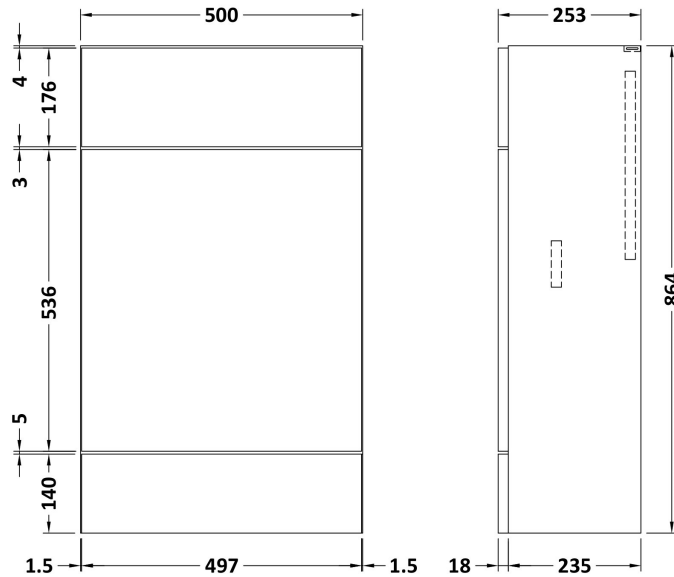

Packaging Dimensions

Height (mm):	290
Width (mm):	525
Depth (mm):	900
Gross Weight (kg):	15.5

Packaging Data

Box Colour:	Brown Cardboard Box
Box Qty:	1
Label Size:	100 x 50
Label Colour:	White Label
Label Qty:	2

Sales Code: OFF945

Description: 500 Wc Unit (255mm Deep)

Product Dimensions

Height (mm):	864
Width (mm):	500
Depth (mm):	255
Nett Weight (kg):	11.5

Packaging Dimensions

Height (mm):	290
Width (mm):	525
Depth (mm):	900
Gross Weight (kg):	12

Packaging Data

Box Colour:	Brown Cardboard Box
Box Qty:	1
Label Size:	100 x 50
Label Colour:	White Label
Label Qty:	2

Outer Box Dimensions (If Applicable)

Height (mm):	
Width (mm):	
Depth (mm):	
Gross Weight (kg):	
Barcode:	5055275873243

Sales Code: PMB402

Description: 1000 Straight Polymarble Basin

Product Dimensions

Height (mm):	135
Width (mm):	1003
Depth (mm):	255
Nett Weight (kg):	11.8

Packaging Dimensions

Height (mm):	190
Width (mm):	320
Depth (mm):	1060
Gross Weight (kg):	11.8