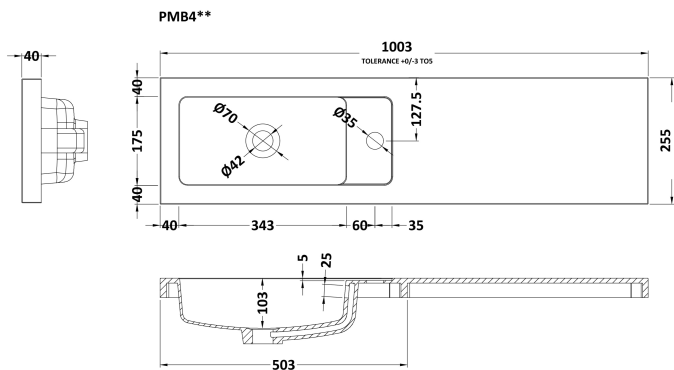

Packaging Dimensions

Height (mm):	290
Width (mm):	525
Depth (mm):	900
Gross Weight (kg):	15.5

Packaging Data

Box Colour:	Brown Cardboard Box
Box Qty:	1
Label Size:	100 x 50
Label Colour:	White Label
Label Qty:	2

Sales Code: OFF945

Description: 500 Wc Unit (255mm Deep)

Product Dimensions

Height (mm):	864
Width (mm):	500
Depth (mm):	255
Nett Weight (kg):	11.5

Packaging Dimensions

Height (mm):	290
Width (mm):	525
Depth (mm):	900
Gross Weight (kg):	12

Packaging Data

Box Colour:	Brown Cardboard Box
Box Qty:	1
Label Size:	100 x 50
Label Colour:	White Label
Label Qty:	2

Outer Box Dimensions (If Applicable)

Height (mm):	
Width (mm):	
Depth (mm):	
Gross Weight (kg):	
Barcode:	5055275873243

Sales Code: PMB402

Description: 1000 Straight Polymarble Basin

Product Dimensions

Height (mm):	135
Width (mm):	1003
Depth (mm):	255
Nett Weight (kg):	11.8

Packaging Dimensions

Height (mm):	190
Width (mm):	320
Depth (mm):	1060
Gross Weight (kg):	11.8