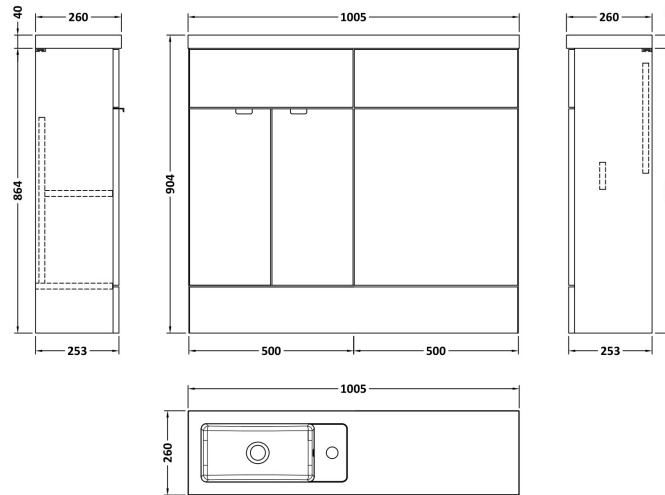

Sales Code: CBI942

Description: 1000mm Combination Vanity & Wc Compact

Packaging Details

Barcode: 5056211851721

Sales Code: OFF905

Description: 500 Vanity Unit (255mm Deep)

Product Dimensions

Height (mm):	864
Width (mm):	500
Depth (mm):	255
Nett Weight (kg):	15

Packaging Dimensions

Height (mm):	290
Width (mm):	525
Depth (mm):	900
Gross Weight (kg):	15.5

Packaging Data

Box Colour:	Brown Cardboard Box
Box Qty:	1
Label Size:	100 x 50
Label Colour:	White Label
Label Qty:	2

Sales Code: OFF945

Description: 500 Wc Unit (255mm Deep)

Product Dimensions

Height (mm):	864
Width (mm):	500
Depth (mm):	255
Nett Weight (kg):	11.5

Packaging Dimensions

Height (mm):	290
Width (mm):	525
Depth (mm):	900
Gross Weight (kg):	12

Sales Code: PMB402

Description: 1000 Straight Polymarble Basin

Product Dimensions

Height (mm):	135
Width (mm):	1003
Depth (mm):	255
Nett Weight (kg):	11.8

Packaging Dimensions

Height (mm):	190
Width (mm):	320
Depth (mm):	1060
Gross Weight (kg):	11.8