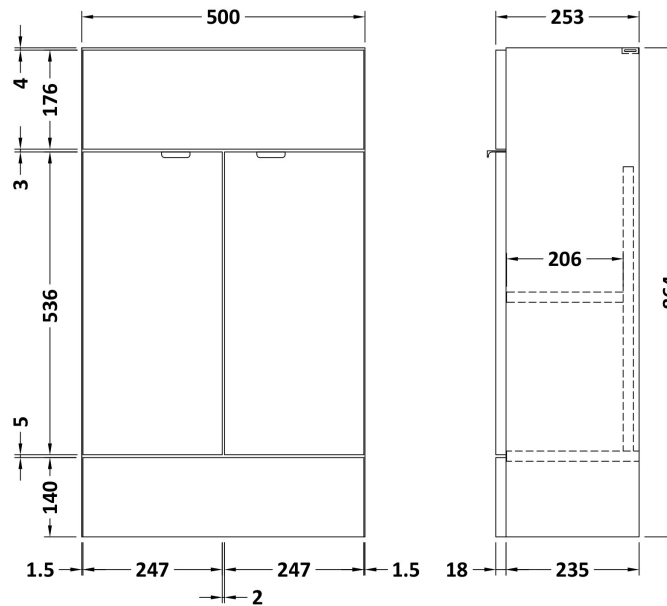

Sales Code: CBI942

Description: 1000mm Combination Vanity & Wc Compact

Packaging Details

Barcode: 5056211851721

Sales Code: OFF905

Description: 500 Vanity Unit (255mm Deep)

Product Dimensions

Height (mm):	864
Width (mm):	500
Depth (mm):	255
Nett Weight (kg):	15

Packaging Dimensions

Height (mm):	290
Width (mm):	525
Depth (mm):	900
Gross Weight (kg):	15.5

Packaging Data

Box Colour:	Brown Cardboard Box
Box Qty:	1
Label Size:	100 x 50
Label Colour:	White Label
Label Qty:	2

Sales Code: OFF945

Description: 500 Wc Unit (255mm Deep)

Product Dimensions

Height (mm):	864
Width (mm):	500
Depth (mm):	255
Nett Weight (kg):	11.5

Packaging Dimensions

Height (mm):	290
Width (mm):	525
Depth (mm):	900
Gross Weight (kg):	12

Sales Code: PMB402

Description: 1000 Straight Polymarble Basin

Product Dimensions

Height (mm):	135
Width (mm):	1003
Depth (mm):	255
Nett Weight (kg):	11.8

Packaging Dimensions

Height (mm):	190
Width (mm):	320
Depth (mm):	1060
Gross Weight (kg):	11.8