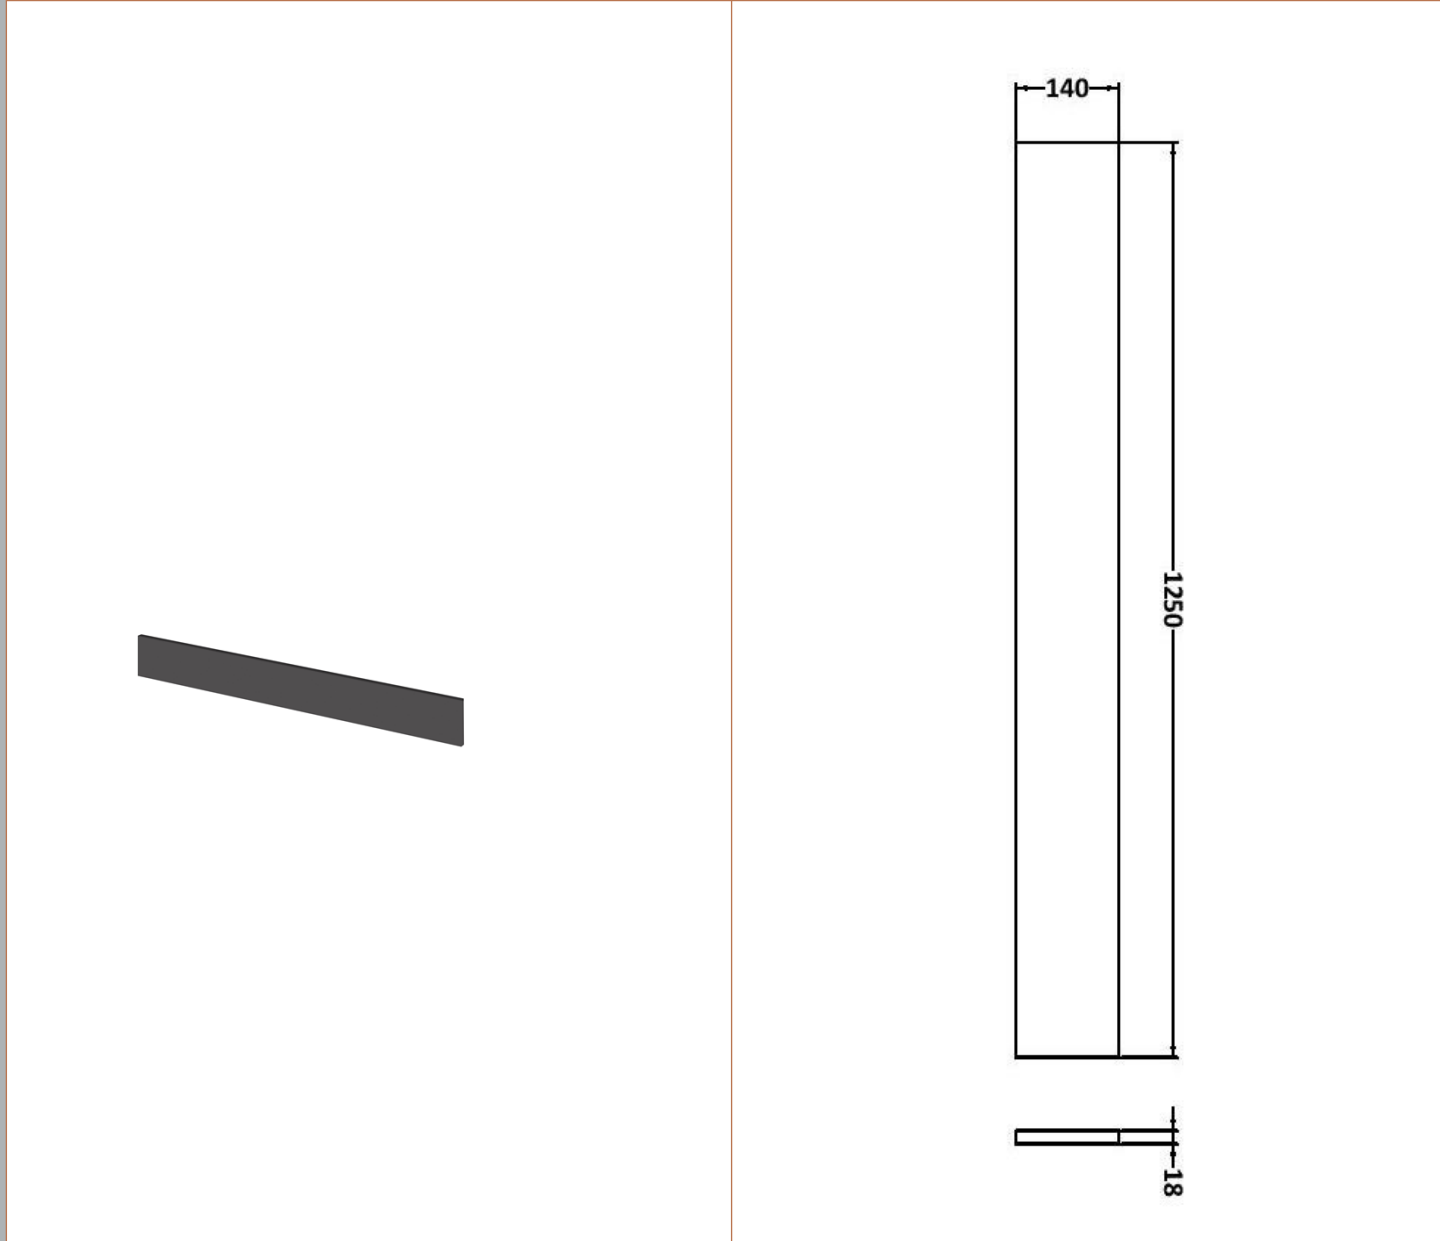

Sales Code: OFF991

Description: 1.25M Continuous Plinth (1250X140x18mm)

Product Dimensions

Height (mm):	1250
Width (mm):	145
Depth (mm):	18
Nett Weight (kg):	2

Packaging Dimensions

Height (mm):	20
Width (mm):	150
Depth (mm):	1260
Gross Weight (kg):	2

Packaging Data

Box Colour:	Brown Cardboard Box
Box Qty:	1
Label Size:	100 x 50
Label Colour:	White Label
Label Qty:	2

Outer Box Dimensions (If Applicable)

Height (mm):	
Width (mm):	
Depth (mm):	
Gross Weight (kg):	
Barcode:	5055275873724

Product Details

Country of Origin:	China
Fitting Instruction:	No
CE & UKCA:	N/A
FSC Certified Materials:	Yes
Colour:	Gloss Grey
Construction Method:	Not Applicable
Construction Type:	Flat-Pack
Cabinet Finish:	MFC Painted Gloss
Fascia Finish:	MFC Painted Gloss
Cabinet Thickness (mm):	
Fascia Thickness (mm):	18
Drawer Included:	Not Applicable
Drawer Type:	Not Applicable
No of Shelves:	Not Applicable
Hinge Type:	Not Applicable
Hinge Included:	Not Applicable
Adjustable Legs:	No
Fixings Included:	No
Handle Style:	Not Applicable
Waste Shroud:	Not Applicable
Handle Included:	Not Applicable
Handle Type:	Not Applicable