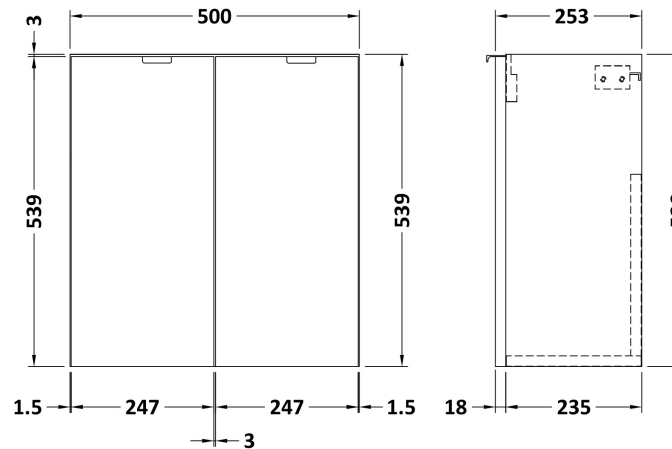

### Product Dimensions

Height (mm):	540
Width (mm):	500
Depth (mm):	253
Nett Weight (kg):	9.5

### Packaging Dimensions

Height (mm):	560
Width (mm):	520
Depth (mm):	275
Gross Weight (kg):	10

### Product Dimensions

Height (mm):	135
Width (mm):	1003
Depth (mm):	255
Nett Weight (kg):	11.8

### Packaging Dimensions

Height (mm):	190
Width (mm):	320
Depth (mm):	1060
Gross Weight (kg):	11.8