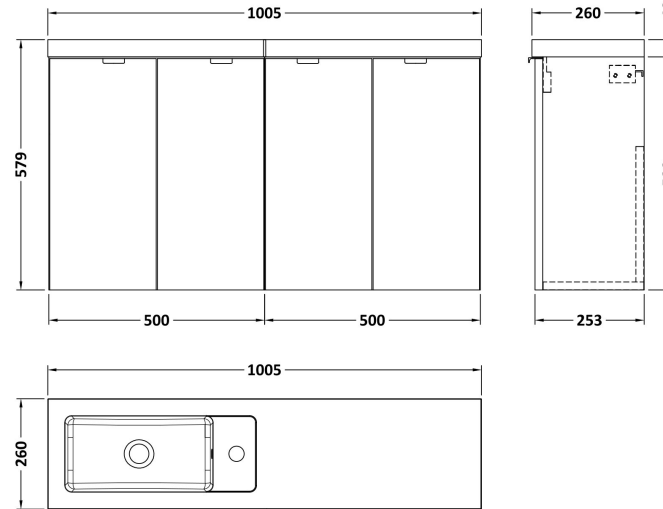

Sales Code: CBI143

Description: 1000mm Combination Vanity Compact

Packaging Details

Barcode: 5056211851745