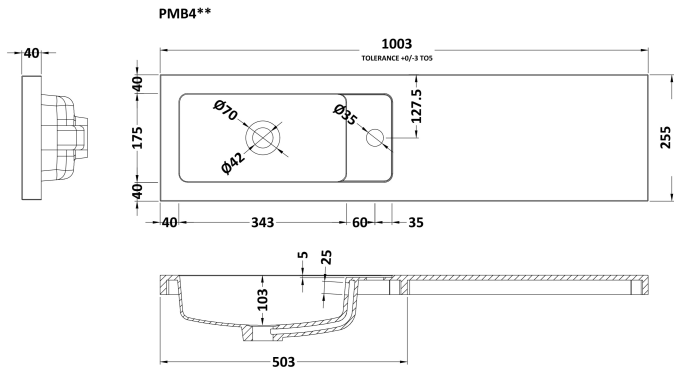

### Product Dimensions

Height (mm):	540
Width (mm):	500
Depth (mm):	253
Nett Weight (kg):	9.5

### Packaging Dimensions

Height (mm):	560
Width (mm):	520
Depth (mm):	275
Gross Weight (kg):	10

### Outer Box Dimensions (If Applicable)

Height (mm):	
Width (mm):	
Depth (mm):	
Gross Weight (kg):	
Barcode:	5056211848677

### Product Dimensions

Height (mm):	135
Width (mm):	1003
Depth (mm):	255
Nett Weight (kg):	11.8