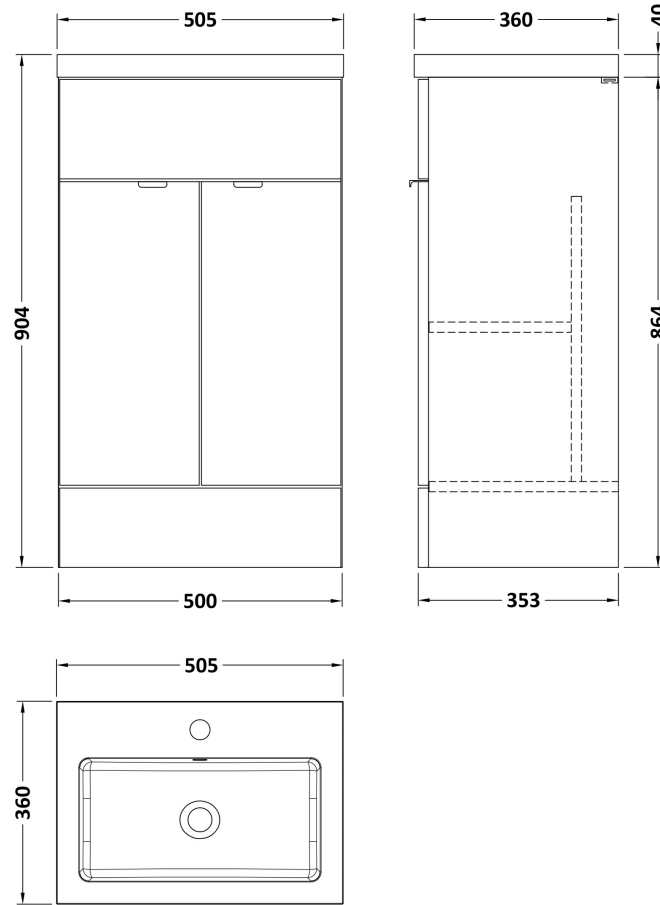

Sales Code: CBI124

Description: 500mm Fd Vanity Unit & Basin

Packaging Details

Barcode: 5055275887264

Sales Code: OFF106

Description: 500 Vanity Unit (355mm Deep)

Product Dimensions

Height (mm):	864
Width (mm):	500
Depth (mm):	355
Nett Weight (kg):	18

Packaging Dimensions

Height (mm):	375
Width (mm):	520
Depth (mm):	900
Gross Weight (kg):	18.5

Packaging Data

Box Colour:	Brown Cardboard Box
Box Qty:	1
Label Size:	100 x 50
Label Colour:	Not Applicable
Label Qty:	0

Outer Box Dimensions (If Applicable)

Height (mm):	
Width (mm):	
Depth (mm):	
Gross Weight (kg):	
Barcode:	5055275817346

Product Details

Country of Origin:	China
Fitting Instruction:	No
CE & UKCA:	N/A
FSC Certified Materials:	Yes
Colour:	Gloss White
Construction Method:	Cam & Wood Dowel
Construction Type:	Rigid
Cabinet Finish:	MFC Painted Gloss
Fascia Finish:	Mdf Painted Gloss
Cabinet Thickness (mm):	16
Fascia Thickness (mm):	18
Drawer Included:	No
Drawer Type:	Not Applicable
No of Shelves:	1
Hinge Type:	95 Degree Clip-On Soft Close
Hinge Included:	Yes
Adjustable Legs:	No
Fixings Included:	Yes
Handle Style:	Contemporary
Waste Shroud:	No
Handle Included:	Yes
Handle Type:	Wrapover

Sales Code: PMB312

Description: 500 Rear Tap Basin 1Th

Product Dimensions

Height (mm):	355
Width (mm):	503
Depth (mm):	135
Nett Weight (kg):	8.1

Packaging Dimensions

Height (mm):	420
Width (mm):	210
Depth (mm):	550
Gross Weight (kg):	8.1