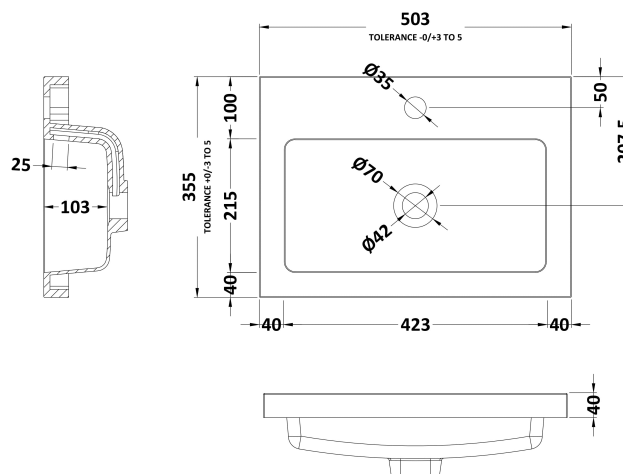

Sales Code: CBI124

Description: 500mm Fd Vanity Unit & Basin

Packaging Details

Barcode: 5055275887264

Sales Code: OFF106

Description: 500 Vanity Unit (355mm Deep)

Product Dimensions

Height (mm):	864
Width (mm):	500
Depth (mm):	355
Nett Weight (kg):	18

Packaging Dimensions

Height (mm):	375
Width (mm):	520
Depth (mm):	900
Gross Weight (kg):	18.5

Packaging Data

Box Colour:	Brown Cardboard Box
Box Qty:	1
Label Size:	100 x 50
Label Colour:	Not Applicable
Label Qty:	0

Outer Box Dimensions (If Applicable)

Height (mm):	
Width (mm):	
Depth (mm):	
Gross Weight (kg):	
Barcode:	5055275817346

Product Details

Country of Origin:	China
Fitting Instruction:	No
CE & UKCA:	N/A
FSC Certified Materials:	Yes
Colour:	Gloss White
Construction Method:	Cam & Wood Dowel
Construction Type:	Rigid
Cabinet Finish:	MFC Painted Gloss
Fascia Finish:	Mdf Painted Gloss
Cabinet Thickness (mm):	16
Fascia Thickness (mm):	18
Drawer Included:	No
Drawer Type:	Not Applicable
No of Shelves:	1
Hinge Type:	95 Degree Clip-On Soft Close
Hinge Included:	Yes
Adjustable Legs:	No
Fixings Included:	Yes
Handle Style:	Contemporary
Waste Shroud:	No
Handle Included:	Yes
Handle Type:	Wrapover

Sales Code: PMB312

Description: 500 Rear Tap Basin 1Th

Product Dimensions

Height (mm):	355
Width (mm):	503
Depth (mm):	135
Nett Weight (kg):	8.1

Packaging Dimensions

Height (mm):	420
Width (mm):	210
Depth (mm):	550
Gross Weight (kg):	8.1