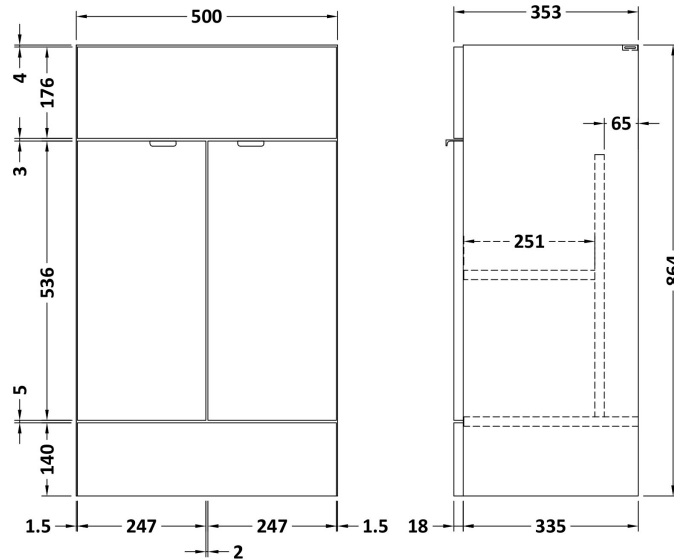

Sales Code: CBI124

Description: 500mm Fd Vanity Unit & Basin

Packaging Details

Barcode: 5055275887264

Sales Code: OFF106

Description: 500 Vanity Unit (355mm Deep)

Product Dimensions

Height (mm):	864
Width (mm):	500
Depth (mm):	355
Nett Weight (kg):	18

Packaging Dimensions

Height (mm):	375
Width (mm):	520
Depth (mm):	900
Gross Weight (kg):	18.5

Packaging Data

Box Colour:	Brown Cardboard Box
Box Qty:	1
Label Size:	100 x 50
Label Colour:	Not Applicable
Label Qty:	0

Sales Code: PMB312

Description: 500 Rear Tap Basin 1Th

Product Dimensions

Height (mm):	355
Width (mm):	503
Depth (mm):	135
Nett Weight (kg):	8.1

Packaging Dimensions

Height (mm):	420
Width (mm):	210
Depth (mm):	550
Gross Weight (kg):	8.1

Packaging Data

Box Colour:	Brown Cardboard Box - Printed
Box Qty:	1
Label Size:	100 x 50
Label Colour:	White Label
Label Qty:	2

Outer Box Dimensions (If Applicable)

Height (mm):	
Width (mm):	
Depth (mm):	
Gross Weight (kg):	
Barcode:	5055369071975