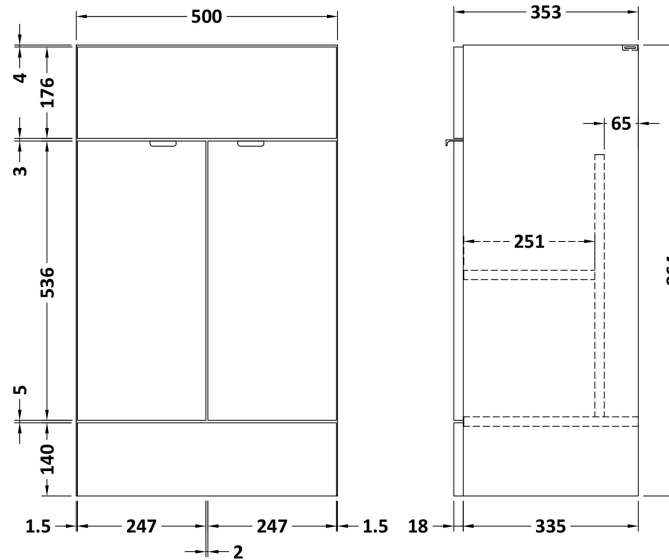

### Product Dimensions

Height (mm):	864
Width (mm):	500
Depth (mm):	355
Nett Weight (kg):	18

### Packaging Dimensions

Height (mm):	375
Width (mm):	520
Depth (mm):	900
Gross Weight (kg):	18.5

### Product Dimensions

Height (mm):	355
Width (mm):	503
Depth (mm):	135
Nett Weight (kg):	8.1

### Packaging Dimensions

Height (mm):	420
Width (mm):	210
Depth (mm):	550
Gross Weight (kg):	8.1