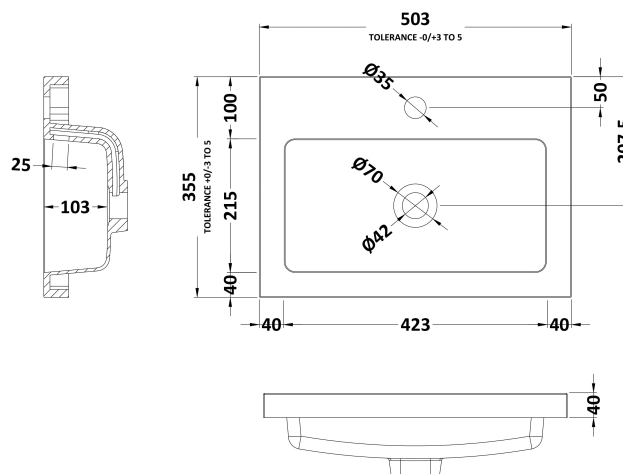

### Product Dimensions

Height (mm):	864
Width (mm):	500
Depth (mm):	355
Nett Weight (kg):	18

### Packaging Dimensions

Height (mm):	375
Width (mm):	520
Depth (mm):	900
Gross Weight (kg):	18.5

### Outer Box Dimensions (If Applicable)

Height (mm):	
Width (mm):	
Depth (mm):	
Gross Weight (kg):	
Barcode:	5055275820186

### Product Dimensions

Height (mm):	355
Width (mm):	503
Depth (mm):	135
Nett Weight (kg):	8.1