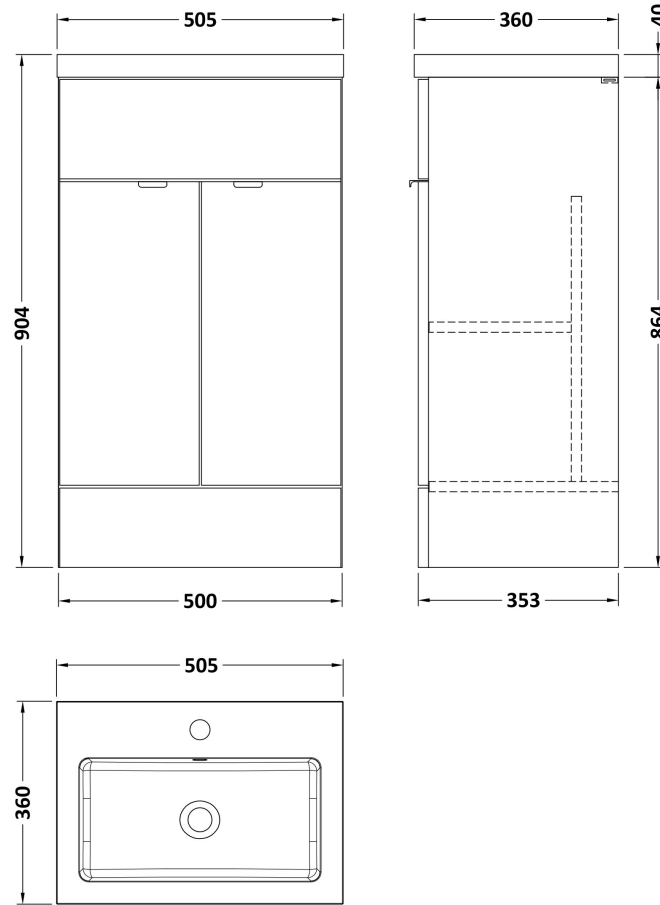

Sales Code: CBI524

Description: 500mm Fd Vanity Unit & Basin

Packaging Details

Barcode: 5055275887820