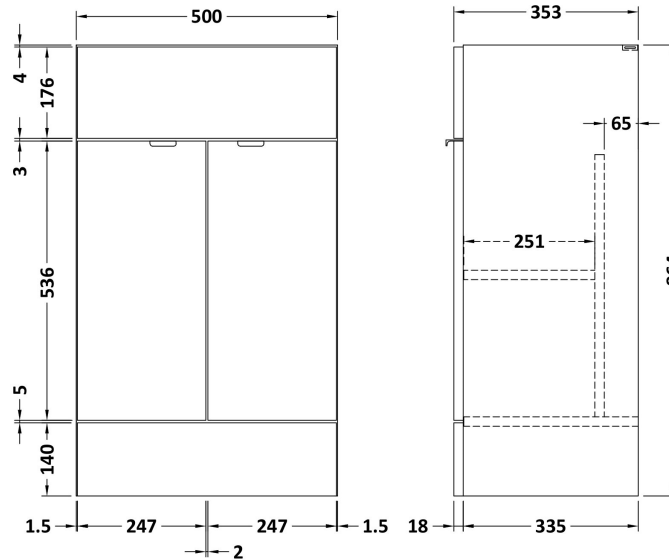

Sales Code: CBI624

Description: 500mm Fd Vanity Unit & Basin

Packaging Details

Barcode: 5055275888100

Sales Code: OFF606

Description: 500 Vanity Unit (355mm Deep)

Product Dimensions

Height (mm):	864
Width (mm):	500
Depth (mm):	355
Nett Weight (kg):	18

Packaging Dimensions

Height (mm):	375
Width (mm):	520
Depth (mm):	900
Gross Weight (kg):	18.5

Packaging Data

Box Colour:	Brown Cardboard Box
Box Qty:	1
Label Size:	100 x 50
Label Colour:	White Label
Label Qty:	2

Sales Code: PMB312

Description: 500 Rear Tap Basin 1Th

Product Dimensions

Height (mm):	355
Width (mm):	503
Depth (mm):	135
Nett Weight (kg):	8.1

Packaging Dimensions

Height (mm):	420
Width (mm):	210
Depth (mm):	550
Gross Weight (kg):	8.1

Packaging Data

Box Colour:	Brown Cardboard Box - Printed
Box Qty:	1
Label Size:	100 x 50
Label Colour:	White Label
Label Qty:	2

Outer Box Dimensions (If Applicable)

Height (mm):	
Width (mm):	
Depth (mm):	
Gross Weight (kg):	
Barcode:	5055369071975