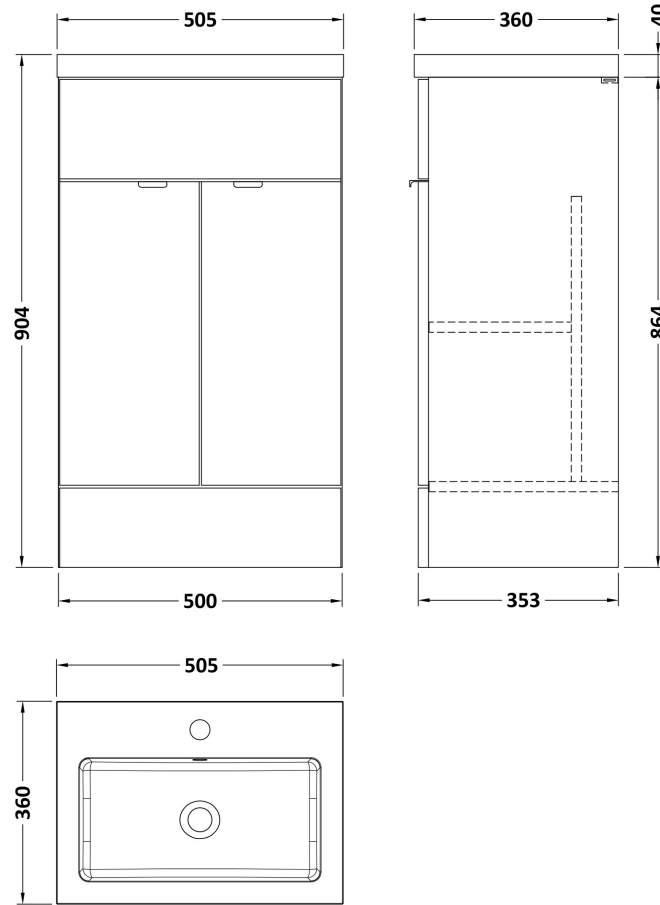

Sales Code: CBI624

Description: 500mm Fd Vanity Unit & Basin

Packaging Details

Barcode: 5055275888100

Sales Code: OFF606

Description: 500 Vanity Unit (355mm Deep)

Product Dimensions

Height (mm):	864
Width (mm):	500
Depth (mm):	355
Nett Weight (kg):	18

Packaging Dimensions

Height (mm):	375
Width (mm):	520
Depth (mm):	900
Gross Weight (kg):	18.5

Packaging Data

Box Colour:	Brown Cardboard Box
Box Qty:	1
Label Size:	100 x 50
Label Colour:	White Label
Label Qty:	2

Outer Box Dimensions (If Applicable)

Height (mm):	
Width (mm):	
Depth (mm):	
Gross Weight (kg):	
Barcode:	5055275817377

Product Details

Country of Origin:	United Kingdom
Fitting Instruction:	No
CE & UKCA:	N/A
FSC Certified Materials:	Yes
Colour:	Black Woodgrain
Construction Method:	Cam & Wood Dowel
Construction Type:	Rigid
Cabinet Finish:	MFC Textured Woodgrain
Fascia Finish:	MFC Textured Woodgrain
Cabinet Thickness (mm):	18
Fascia Thickness (mm):	18
Drawer Included:	No
Drawer Type:	Not Applicable
No of Shelves:	1
Hinge Type:	95 Degree Clip-On Soft Close
Hinge Included:	Yes
Adjustable Legs:	No
Fixings Included:	Yes
Handle Style:	Contemporary
Waste Shroud:	No
Handle Included:	Yes
Handle Type:	Wrapover

Sales Code: PMB312

Description: 500 Rear Tap Basin 1Th

Product Dimensions

Height (mm):	355
Width (mm):	503
Depth (mm):	135
Nett Weight (kg):	8.1

Packaging Dimensions

Height (mm):	420
Width (mm):	210
Depth (mm):	550
Gross Weight (kg):	8.1