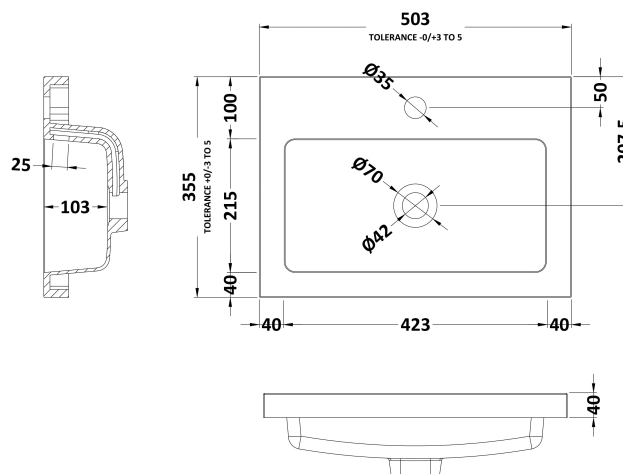

Sales Code: CBI624

Description: 500mm Fd Vanity Unit & Basin

Packaging Details

Barcode: 5055275888100

Sales Code: OFF606

Description: 500 Vanity Unit (355mm Deep)

Product Dimensions

Height (mm):	864
Width (mm):	500
Depth (mm):	355
Nett Weight (kg):	18

Packaging Dimensions

Height (mm):	375
Width (mm):	520
Depth (mm):	900
Gross Weight (kg):	18.5

Packaging Data

Box Colour:	Brown Cardboard Box
Box Qty:	1
Label Size:	100 x 50
Label Colour:	White Label
Label Qty:	2

Sales Code: PMB312

Description: 500 Rear Tap Basin 1Th

Product Dimensions

Height (mm):	355
Width (mm):	503
Depth (mm):	135
Nett Weight (kg):	8.1

Packaging Dimensions

Height (mm):	420
Width (mm):	210
Depth (mm):	550
Gross Weight (kg):	8.1

Packaging Data

Box Colour:	Brown Cardboard Box - Printed
Box Qty:	1
Label Size:	100 x 50
Label Colour:	White Label
Label Qty:	2

Outer Box Dimensions (If Applicable)

Height (mm):	
Width (mm):	
Depth (mm):	
Gross Weight (kg):	
Barcode:	5055369071975