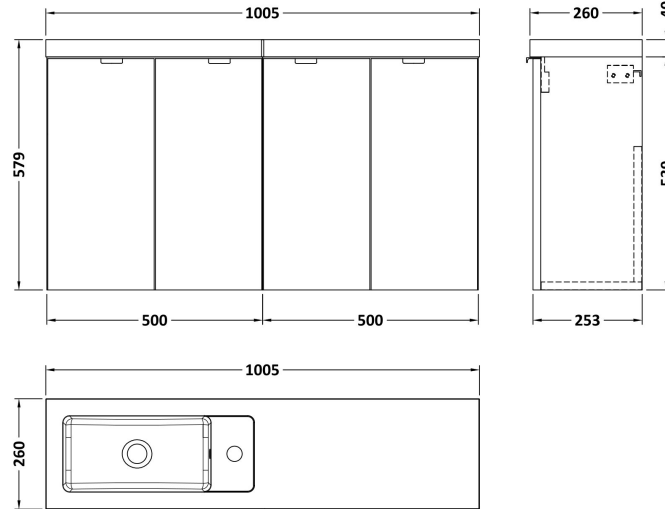

Sales Code: CBI543

Description: 1000mm Combination Vanity Compact

Packaging Details

Barcode: 5056211851769

Sales Code: OFF534

Description: 500 2-Door Wall Hung Unit (255mm)

Product Dimensions

Height (mm):	540
Width (mm):	500
Depth (mm):	253
Nett Weight (kg):	9.5

Packaging Dimensions

Height (mm):	560
Width (mm):	520
Depth (mm):	275
Gross Weight (kg):	10

Packaging Data

Box Colour:	Brown Cardboard Box
Box Qty:	1
Label Size:	100 x 50
Label Colour:	White Label
Label Qty:	2

Outer Box Dimensions (If Applicable)

Height (mm):	
Width (mm):	
Depth (mm):	
Gross Weight (kg):	
Barcode:	5056211848691

Product Details

Country of Origin:	United Kingdom
Fitting Instruction:	No
CE & UKCA:	N/A
FSC Certified Materials:	Yes
Colour:	Anthracite Woodgrain
Construction Method:	Cam & Wood Dowel
Construction Type:	Rigid
Cabinet Finish:	MFC Textured Woodgrain
Fascia Finish:	MFC Textured Woodgrain
Cabinet Thickness (mm):	18
Fascia Thickness (mm):	18
Drawer Included:	No
Drawer Type:	Not Applicable
No of Shelves:	0
Hinge Type:	95 Degree Clip-On Soft Close
Hinge Included:	Yes, Supplied
Adjustable Legs:	No, Not Required
Fixings Included:	Yes
Handle Style:	Modern
Waste Shroud:	No
Handle Included:	Yes, Supplied
Handle Type:	Wrapover

Sales Code: PMB402

Description: 1000 Straight Polymarble Basin

Product Dimensions

Height (mm):	135
Width (mm):	1003
Depth (mm):	255
Nett Weight (kg):	11.8

Packaging Dimensions

Height (mm):	190
Width (mm):	320
Depth (mm):	1060
Gross Weight (kg):	11.8