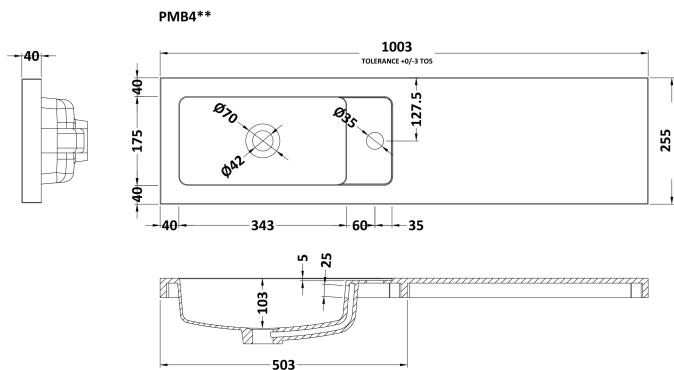

Packaging Dimensions

Height (mm):	560
Width (mm):	520
Depth (mm):	275
Gross Weight (kg):	10

Packaging Data

Box Colour:	Brown Cardboard Box
Box Qty:	1
Label Size:	100 x 50
Label Colour:	White Label
Label Qty:	2

Outer Box Dimensions (If Applicable)

Height (mm):	
Width (mm):	
Depth (mm):	
Gross Weight (kg):	
Barcode:	5056211848691

Product Details

Country of Origin:	United Kingdom
Fitting Instruction:	No
CE & UKCA:	N/A
FSC Certified Materials:	Yes
Colour:	Anthracite Woodgrain
Construction Method:	Cam & Wood Dowel
Construction Type:	Rigid
Cabinet Finish:	MFC Textured Woodgrain
Fascia Finish:	MFC Textured Woodgrain
Cabinet Thickness (mm):	18
Fascia Thickness (mm):	18
Drawer Included:	No
Drawer Type:	Not Applicable
No of Shelves:	0
Hinge Type:	95 Degree Clip-On Soft Close
Hinge Included:	Yes, Supplied
Adjustable Legs:	No, Not Required
Fixings Included:	Yes
Handle Style:	Modern
Waste Shroud:	No
Handle Included:	Yes, Supplied
Handle Type:	Wrapover

Sales Code: PMB402

Description: 1000 Straight Polymarble Basin

Product Dimensions

Height (mm):	135
Width (mm):	1003
Depth (mm):	255
Nett Weight (kg):	11.8

Packaging Dimensions

Height (mm):	190
Width (mm):	320
Depth (mm):	1060
Gross Weight (kg):	11.8

Packaging Data

Box Colour:	Brown Cardboard Box - Printed
Box Qty:	1
Label Size:	100 x 50
Label Colour:	White Label
Label Qty:	2

Outer Box Dimensions (If Applicable)

Height (mm):	
Width (mm):	
Depth (mm):	
Gross Weight (kg):	
Barcode:	5056211847410