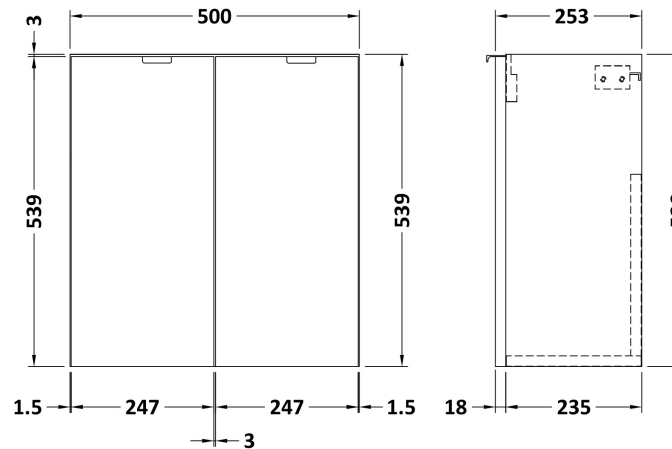

Sales Code: CBI543

Description: 1000mm Combination Vanity Compact

Packaging Details

Barcode: 5056211851769

Sales Code: OFF534

Description: 500 2-Door Wall Hung Unit (255mm)

Product Dimensions

Height (mm):	540
Width (mm):	500
Depth (mm):	253
Nett Weight (kg):	9.5

Packaging Dimensions

Height (mm):	560
Width (mm):	520
Depth (mm):	275
Gross Weight (kg):	10

Packaging Data

Box Colour:	Brown Cardboard Box
Box Qty:	1
Label Size:	100 x 50
Label Colour:	White Label
Label Qty:	2

Sales Code: PMB402

Description: 1000 Straight Polymarble Basin

Product Dimensions

Height (mm):	135
Width (mm):	1003
Depth (mm):	255
Nett Weight (kg):	11.8

Packaging Dimensions

Height (mm):	190
Width (mm):	320
Depth (mm):	1060
Gross Weight (kg):	11.8

Packaging Data

Box Colour:	Brown Cardboard Box - Printed
Box Qty:	1
Label Size:	100 x 50
Label Colour:	White Label
Label Qty:	2

Outer Box Dimensions (If Applicable)

Height (mm):	
Width (mm):	
Depth (mm):	
Gross Weight (kg):	
Barcode:	5056211847410