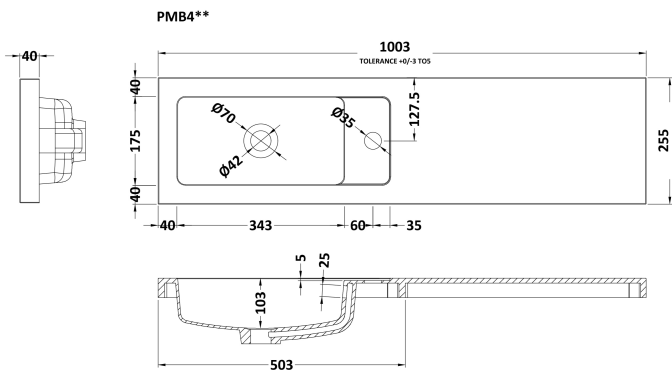

Packaging Dimensions

Height (mm):	560
Width (mm):	520
Depth (mm):	275
Gross Weight (kg):	10

Packaging Data

Box Colour:	Brown Cardboard Box
Box Qty:	1
Label Size:	100 x 50
Label Colour:	White Label
Label Qty:	2

Outer Box Dimensions (If Applicable)

Height (mm):	
Width (mm):	
Depth (mm):	
Gross Weight (kg):	
Barcode:	5056211848714

Product Details

Country of Origin:	China
Fitting Instruction:	No
CE & UKCA:	N/A
FSC Certified Materials:	Yes
Colour:	Gloss Grey
Construction Method:	Cam & Wood Dowel
Construction Type:	Rigid
Cabinet Finish:	MFC Painted Gloss
Fascia Finish:	MFC Painted Gloss
Cabinet Thickness (mm):	16
Fascia Thickness (mm):	18
Drawer Included:	No
Drawer Type:	Not Applicable
No of Shelves:	0
Hinge Type:	95 Degree Clip-On Soft Close
Hinge Included:	Yes, Supplied
Adjustable Legs:	No, Not Required
Fixings Included:	Yes
Handle Style:	Modern
Waste Shroud:	No
Handle Included:	Yes, Supplied
Handle Type:	Wrapover

Sales Code: PMB402

Description: 1000 Straight Polymarble Basin

Product Dimensions

Height (mm):	135
Width (mm):	1003
Depth (mm):	255
Nett Weight (kg):	11.8

Packaging Dimensions

Height (mm):	190
Width (mm):	320
Depth (mm):	1060
Gross Weight (kg):	11.8

Packaging Data

Box Colour:	Brown Cardboard Box - Printed
Box Qty:	1
Label Size:	100 x 50
Label Colour:	White Label
Label Qty:	2

Outer Box Dimensions (If Applicable)

Height (mm):	
Width (mm):	
Depth (mm):	
Gross Weight (kg):	
Barcode:	5056211847410