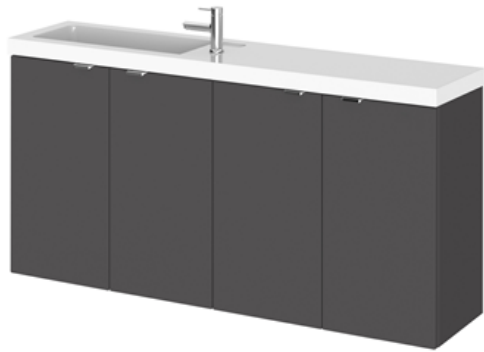

Sales Code: CBI943

Description: 1000mm Combination Vanity Compact

Packaging Details

Barcode: 5056211851783

Sales Code: OFF934

Description: 500 2-Door Wall Hung Unit (255mm)

Product Dimensions

Height (mm):	540
Width (mm):	500
Depth (mm):	253
Nett Weight (kg):	9.5

Packaging Dimensions

Height (mm):	560
Width (mm):	520
Depth (mm):	275
Gross Weight (kg):	10

Packaging Data

Box Colour:	Brown Cardboard Box
Box Qty:	1
Label Size:	100 x 50
Label Colour:	White Label
Label Qty:	2

Outer Box Dimensions (If Applicable)

Height (mm):	
Width (mm):	
Depth (mm):	
Gross Weight (kg):	
Barcode:	5056211848714

Product Details

Country of Origin:	China
Fitting Instruction:	No
CE & UKCA:	N/A
FSC Certified Materials:	Yes
Colour:	Gloss Grey
Construction Method:	Cam & Wood Dowel
Construction Type:	Rigid
Cabinet Finish:	MFC Painted Gloss
Fascia Finish:	MFC Painted Gloss
Cabinet Thickness (mm):	16
Fascia Thickness (mm):	18
Drawer Included:	No
Drawer Type:	Not Applicable
No of Shelves:	0
Hinge Type:	95 Degree Clip-On Soft Close
Hinge Included:	Yes, Supplied
Adjustable Legs:	No, Not Required
Fixings Included:	Yes
Handle Style:	Modern
Waste Shroud:	No
Handle Included:	Yes, Supplied
Handle Type:	Wrapover

Sales Code: PMB402

Description: 1000 Straight Polymarble Basin

Product Dimensions

Height (mm):	135
Width (mm):	1003
Depth (mm):	255
Nett Weight (kg):	11.8

Packaging Dimensions

Height (mm):	190
Width (mm):	320
Depth (mm):	1060
Gross Weight (kg):	11.8