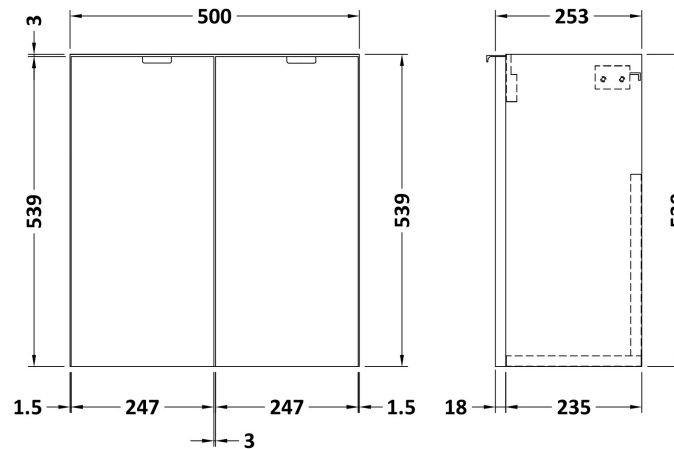

Sales Code: CBI943

Description: 1000mm Combination Vanity Compact

Packaging Details

Barcode: 5056211851783

Sales Code: OFF934

Description: 500 2-Door Wall Hung Unit (255mm)

Product Dimensions

Height (mm):	540
Width (mm):	500
Depth (mm):	253
Nett Weight (kg):	9.5

Packaging Dimensions

Height (mm):	560
Width (mm):	520
Depth (mm):	275
Gross Weight (kg):	10

Packaging Data

Box Colour:	Brown Cardboard Box
Box Qty:	1
Label Size:	100 x 50
Label Colour:	White Label
Label Qty:	2

Sales Code: PMB402

Description: 1000 Straight Polymarble Basin

Product Dimensions

Height (mm):	135
Width (mm):	1003
Depth (mm):	255
Nett Weight (kg):	11.8

Packaging Dimensions

Height (mm):	190
Width (mm):	320
Depth (mm):	1060
Gross Weight (kg):	11.8

Packaging Data

Box Colour:	Brown Cardboard Box - Printed
Box Qty:	1
Label Size:	100 x 50
Label Colour:	White Label
Label Qty:	2

Outer Box Dimensions (If Applicable)

Height (mm):	
Width (mm):	
Depth (mm):	
Gross Weight (kg):	
Barcode:	5056211847410