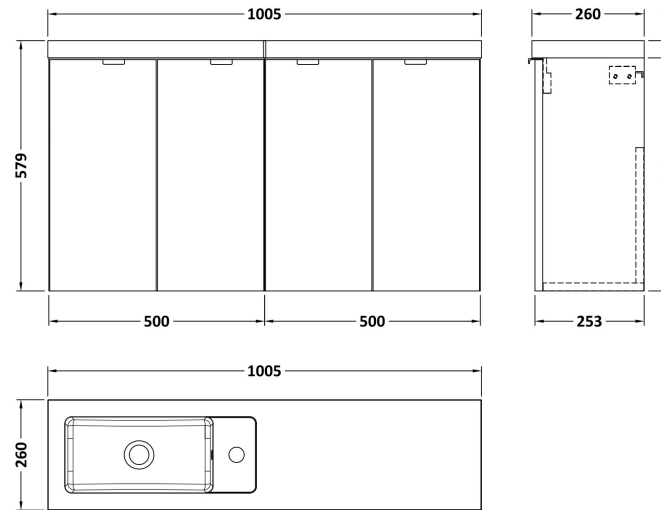

Sales Code: CBI943

Description: 1000mm Combination Vanity Compact

Packaging Details

Barcode: 5056211851783

Sales Code: OFF934

Description: 500 2-Door Wall Hung Unit (255mm)

Product Dimensions

Height (mm):	540
Width (mm):	500
Depth (mm):	253
Nett Weight (kg):	9.5

Packaging Dimensions

Height (mm):	560
Width (mm):	520
Depth (mm):	275
Gross Weight (kg):	10

Packaging Data

Box Colour:	Brown Cardboard Box
Box Qty:	1
Label Size:	100 x 50
Label Colour:	White Label
Label Qty:	2

Outer Box Dimensions (If Applicable)

Height (mm):	
Width (mm):	
Depth (mm):	
Gross Weight (kg):	
Barcode:	5056211848714

Product Details

Country of Origin:	China
Fitting Instruction:	No
CE & UKCA:	N/A
FSC Certified Materials:	Yes
Colour:	Gloss Grey
Construction Method:	Cam & Wood Dowel
Construction Type:	Rigid
Cabinet Finish:	MFC Painted Gloss
Fascia Finish:	MFC Painted Gloss
Cabinet Thickness (mm):	16
Fascia Thickness (mm):	18
Drawer Included:	No
Drawer Type:	Not Applicable
No of Shelves:	0
Hinge Type:	95 Degree Clip-On Soft Close
Hinge Included:	Yes, Supplied
Adjustable Legs:	No, Not Required
Fixings Included:	Yes
Handle Style:	Modern
Waste Shroud:	No
Handle Included:	Yes, Supplied
Handle Type:	Wrapover

Sales Code: PMB402

Description: 1000 Straight Polymarble Basin

Product Dimensions

Height (mm):	135
Width (mm):	1003
Depth (mm):	255
Nett Weight (kg):	11.8

Packaging Dimensions

Height (mm):	190
Width (mm):	320
Depth (mm):	1060
Gross Weight (kg):	11.8