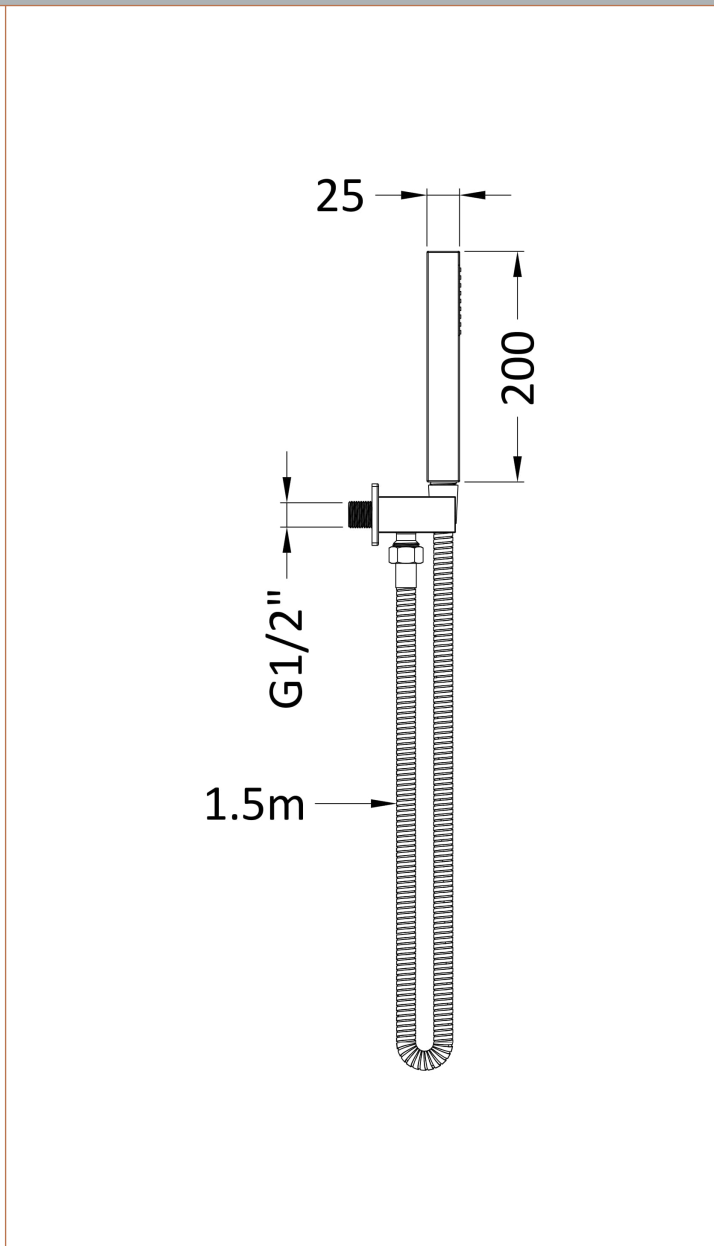

Sales Code: A3264

Description: Sq Outlet Elbow C/W Parking Bkt & Kit

Product Dimensions	
Length (mm):	
Width (mm):	25
Height (mm):	1700
Depth (mm):	55
Nett Weight (kg):	0.68
Packaging Dimensions	
Length (mm):	275
Width (mm):	185
Height (mm):	130
Gross Weight (kg):	0.68
Packaging Data	
Box Colour:	White Cardboard Box
Box Qty:	1
Label Size:	100 x 50
Label Colour:	White Label
Label Qty:	2
Outer Box Dimensions (If Applicable)	
Length (mm):	
Width (mm):	
Height (mm):	
Depth (mm):	
Gross Weight (kg):	
Barcode:	5055369016976
Product Details	
Country of Origin:	United Kingdom
Fitting Instruction:	No
Product Material:	Brass/ABS
Mount Type:	Surface, Wall
Outlet Elbow Supplied:	Yes
Easy Clean:	Not Applicable
Head Included:	No
Handset Included:	Yes
Body Jets Included:	Not Applicable
No of Body Jets:	Not Applicable
Operating Pressure (bar):	
Valve/Cartridge Type:	Not Applicable
Flow Rates (L/min):	0.1 bar: N/A 0.5 bar: N/A 1 bar: N/A 2 bar: N/A 3 bar: N/A
TMV2 Approved:	No Approval No: N/A
TMV3 Approved:	No Approval No: N/A
WRAS Approved:	No Approval No: N/A
Head Function:	Not Applicable
Handset Function:	Single Setting
Body Jet Info:	Not Applicable
Pipe Size:	Not Applicable
Pipe Centres:	N/A
Colour/Finish:	Chrome
Hose Included:	Yes
No. of Outlets:	N/A