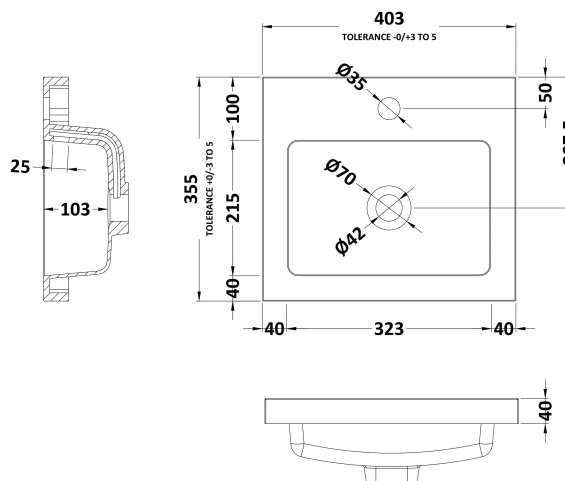

Packaging Dimensions

Height (mm):	560
Width (mm):	420
Depth (mm):	375
Gross Weight (kg):	10

Packaging Data

Box Colour:	Brown Cardboard Box
Box Qty:	1
Label Size:	100 x 50
Label Colour:	White Label
Label Qty:	2

Outer Box Dimensions (If Applicable)

Height (mm):	
Width (mm):	
Depth (mm):	
Gross Weight (kg):	
Barcode:	5056211848769

Product Details

Country of Origin:	United Kingdom
Fitting Instruction:	No
CE & UKCA:	N/A
FSC Certified Materials:	Yes
Colour:	Black Woodgrain
Construction Method:	Cam & Wood Dowel
Construction Type:	Rigid
Cabinet Finish:	MFC Textured Woodgrain
Fascia Finish:	MFC Textured Woodgrain
Cabinet Thickness (mm):	18
Fascia Thickness (mm):	18
Drawer Included:	No
Drawer Type:	Not Applicable
No of Shelves:	0
Hinge Type:	95 Degree Clip-On Soft Close
Hinge Included:	Yes, Supplied
Adjustable Legs:	No, Not Required
Fixings Included:	Yes
Handle Style:	Modern
Waste Shroud:	No
Handle Included:	Yes, Supplied
Handle Type:	Wrapover

Sales Code: PMB311

Description: 400 Rear Tap Basin 1Th

Product Dimensions

Height (mm):	355
Width (mm):	403
Depth (mm):	135
Nett Weight (kg):	6.01

Packaging Dimensions

Height (mm):	550
Width (mm):	450
Depth (mm):	420
Gross Weight (kg):	6.01

Packaging Data

Box Colour:	Brown Cardboard Box - Printed
Box Qty:	1
Label Size:	100 x 50
Label Colour:	White Label
Label Qty:	2

Outer Box Dimensions (If Applicable)

Height (mm):	
Width (mm):	
Depth (mm):	
Gross Weight (kg):	
Barcode:	5055369071968