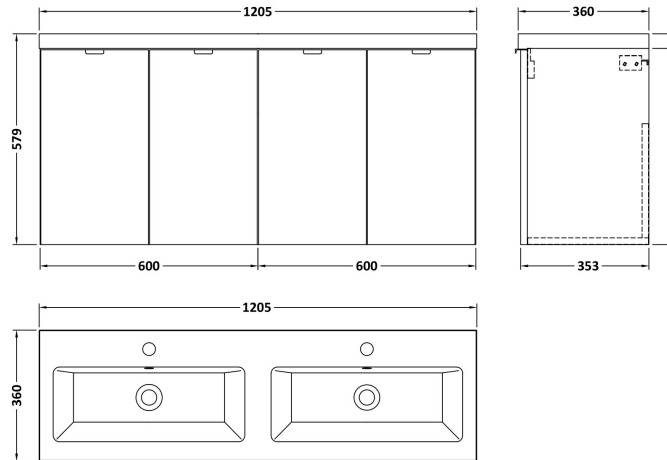

Sales Code: CBI533A

Description: 1200 Wh 4-Door Vanity W/Double Basin

Packaging Details

Barcode: 5056211889076

Sales Code: OFF566

Description: 600 Wall Hung 2-Door

Product Dimensions

Height (mm):	540
Width (mm):	600
Depth (mm):	353
Nett Weight (kg):	13

Packaging Dimensions

Height (mm):	375
Width (mm):	625
Depth (mm):	560
Gross Weight (kg):	13.5

Packaging Data

Box Colour:	Brown Cardboard Box
Box Qty:	1
Label Size:	100 x 50
Label Colour:	White Label
Label Qty:	2

Outer Box Dimensions (If Applicable)

Height (mm):	
Width (mm):	
Depth (mm):	
Gross Weight (kg):	
Barcode:	5056211816447

Product Details

Country of Origin:	United Kingdom
Fitting Instruction:	No
CE & UKCA:	N/A
FSC Certified Materials:	Yes
Colour:	Black Woodgrain
Construction Method:	Cam & Wood Dowel
Construction Type:	Rigid
Cabinet Finish:	MFC Textured Woodgrain
Fascia Finish:	MFC Textured Woodgrain
Cabinet Thickness (mm):	18
Fascia Thickness (mm):	18
Drawer Included:	No
Drawer Type:	Not Applicable
No of Shelves:	0
Hinge Type:	95 Degree Clip-On Soft Close
Hinge Included:	Yes, Supplied
Adjustable Legs:	No, Not Required
Fixings Included:	Yes
Handle Style:	Modern
Waste Shroud:	No
Handle Included:	Yes, Supplied
Handle Type:	Wrapover

Sales Code: CBM425

Description: Double Ceramic Basin 1208X358

Product Dimensions

Height (mm):	360
Width (mm):	1205
Depth (mm):	140
Nett Weight (kg):	25.3

Packaging Dimensions

Height (mm):	205
Width (mm):	1270
Depth (mm):	470
Gross Weight (kg):	25.3