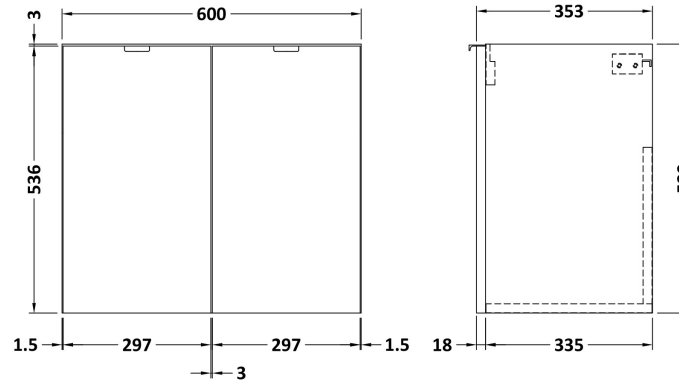

Sales Code: CBI533A

Description: 1200 Wh 4-Door Vanity W/Double Basin

Packaging Details

Barcode: 5056211889076

Sales Code: OFF566

Description: 600 Wall Hung 2-Door

Product Dimensions

Height (mm):	540
Width (mm):	600
Depth (mm):	353
Nett Weight (kg):	13

Packaging Dimensions

Height (mm):	375
Width (mm):	625
Depth (mm):	560
Gross Weight (kg):	13.5

Packaging Data

Box Colour:	Brown Cardboard Box
Box Qty:	1
Label Size:	100 x 50
Label Colour:	White Label
Label Qty:	2

Sales Code: CBM425

Description: Double Ceramic Basin 1208X358

Product Dimensions

Height (mm):	360
Width (mm):	1205
Depth (mm):	140
Nett Weight (kg):	25.3

Packaging Dimensions

Height (mm):	205
Width (mm):	1270
Depth (mm):	470
Gross Weight (kg):	25.3

Packaging Data

Box Colour:	Brown Cardboard Box - Printed
Box Qty:	1
Label Size:	100 x 50
Label Colour:	White Label
Label Qty:	2

Outer Box Dimensions (If Applicable)

Height (mm):	
Width (mm):	
Depth (mm):	
Gross Weight (kg):	
Barcode:	5056211875840