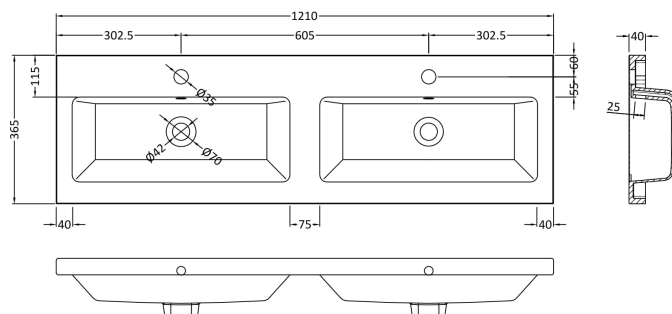

Packaging Dimensions

Height (mm):	375
Width (mm):	625
Depth (mm):	560
Gross Weight (kg):	13.5

Packaging Data

Box Colour:	Brown Cardboard Box
Box Qty:	1
Label Size:	100 x 50
Label Colour:	White Label
Label Qty:	2

Outer Box Dimensions (If Applicable)

Height (mm):	
Width (mm):	
Depth (mm):	
Gross Weight (kg):	
Barcode:	5056211816447

Product Details

Country of Origin:	United Kingdom
Fitting Instruction:	No
CE & UKCA:	N/A
FSC Certified Materials:	Yes
Colour:	Black Woodgrain
Construction Method:	Cam & Wood Dowel
Construction Type:	Rigid
Cabinet Finish:	MFC Textured Woodgrain
Fascia Finish:	MFC Textured Woodgrain
Cabinet Thickness (mm):	18
Fascia Thickness (mm):	18
Drawer Included:	No
Drawer Type:	Not Applicable
No of Shelves:	0
Hinge Type:	95 Degree Clip-On Soft Close
Hinge Included:	Yes, Supplied
Adjustable Legs:	No, Not Required
Fixings Included:	Yes
Handle Style:	Modern
Waste Shroud:	No
Handle Included:	Yes, Supplied
Handle Type:	Wrapover

Sales Code: CBM425

Description: Double Ceramic Basin 1208X358

Product Dimensions

Height (mm):	360
Width (mm):	1205
Depth (mm):	140
Nett Weight (kg):	25.3

Packaging Dimensions

Height (mm):	205
Width (mm):	1270
Depth (mm):	470
Gross Weight (kg):	25.3

Packaging Data

Box Colour:	Brown Cardboard Box - Printed
Box Qty:	1
Label Size:	100 x 50
Label Colour:	White Label
Label Qty:	2

Outer Box Dimensions (If Applicable)

Height (mm):	
Width (mm):	
Depth (mm):	
Gross Weight (kg):	
Barcode:	5056211875840