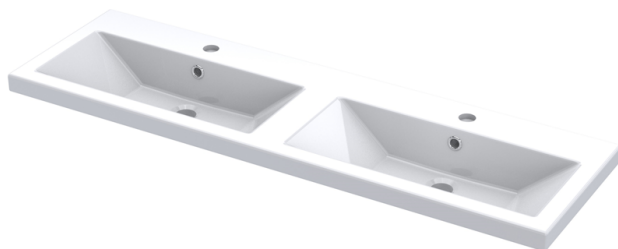

Sales Code: CBI533A

Description: 1200 Wh 4-Door Vanity W/Double Basin

Packaging Details

Barcode: 5056211889076

Sales Code: OFF566

Description: 600 Wall Hung 2-Door

Product Dimensions

Height (mm):	540
Width (mm):	600
Depth (mm):	353
Nett Weight (kg):	13

Packaging Dimensions

Height (mm):	375
Width (mm):	625
Depth (mm):	560
Gross Weight (kg):	13.5

Packaging Data

Box Colour:	Brown Cardboard Box
Box Qty:	1
Label Size:	100 x 50
Label Colour:	White Label
Label Qty:	2

Outer Box Dimensions (If Applicable)

Height (mm):	
Width (mm):	
Depth (mm):	
Gross Weight (kg):	
Barcode:	5056211816447

Product Details

Country of Origin:	United Kingdom
Fitting Instruction:	No
CE & UKCA:	N/A
FSC Certified Materials:	Yes
Colour:	Black Woodgrain
Construction Method:	Cam & Wood Dowel
Construction Type:	Rigid
Cabinet Finish:	MFC Textured Woodgrain
Fascia Finish:	MFC Textured Woodgrain
Cabinet Thickness (mm):	18
Fascia Thickness (mm):	18
Drawer Included:	No
Drawer Type:	Not Applicable
No of Shelves:	0
Hinge Type:	95 Degree Clip-On Soft Close
Hinge Included:	Yes, Supplied
Adjustable Legs:	No, Not Required
Fixings Included:	Yes
Handle Style:	Modern
Waste Shroud:	No
Handle Included:	Yes, Supplied
Handle Type:	Wrapover

Sales Code: CBM425

Description: Double Ceramic Basin 1208X358

Product Dimensions

Height (mm):	360
Width (mm):	1205
Depth (mm):	140
Nett Weight (kg):	25.3

Packaging Dimensions

Height (mm):	205
Width (mm):	1270
Depth (mm):	470
Gross Weight (kg):	25.3