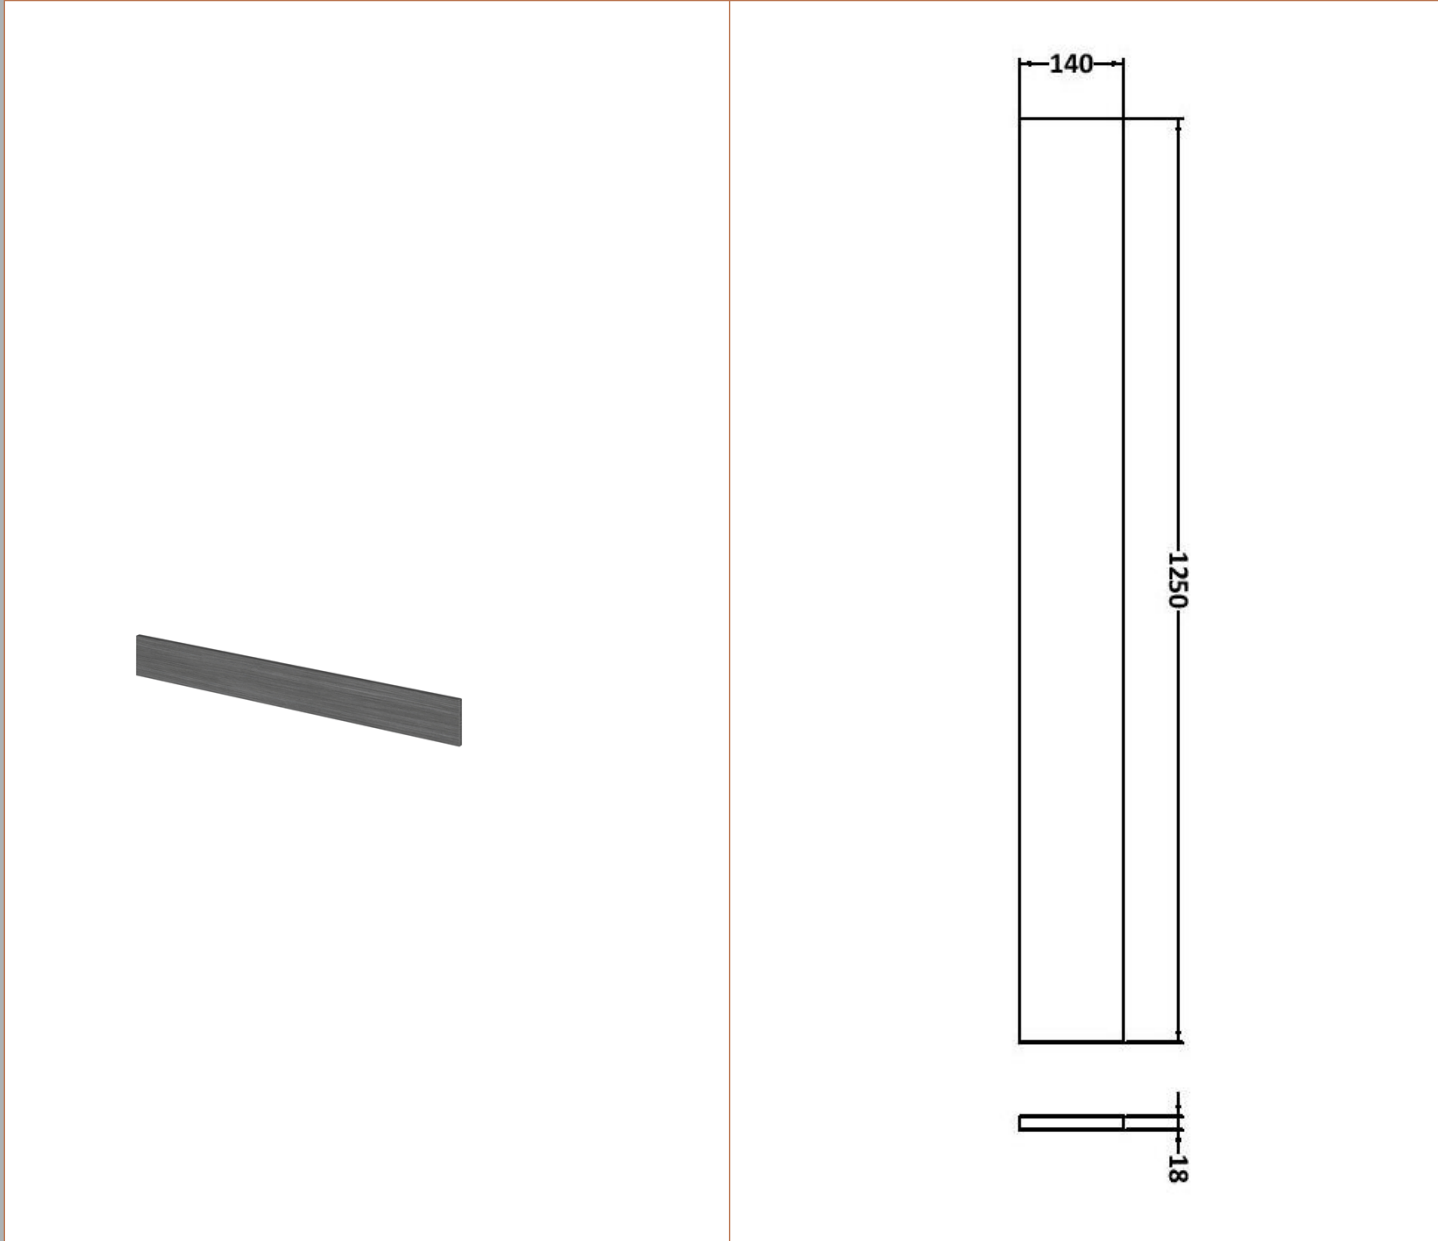

Sales Code: OFF545

Description: 500 Wc Unit (255mm Deep)

Product Dimensions

Height (mm):	864
Width (mm):	500
Depth (mm):	255
Nett Weight (kg):	11.5

Packaging Dimensions

Height (mm):	290
Width (mm):	525
Depth (mm):	875
Gross Weight (kg):	12

Packaging Data

Box Colour:	Brown Cardboard Box
Box Qty:	1
Label Size:	100 x 50
Label Colour:	White Label
Label Qty:	2

Outer Box Dimensions (If Applicable)

Height (mm):	
Width (mm):	
Depth (mm):	
Gross Weight (kg):	
Barcode:	5055275820025

Sales Code: OFF591

Description: 1.25M Continuous Plinth (1250X140x18mm)

Product Dimensions

Height (mm):	1250
Width (mm):	145
Depth (mm):	18
Nett Weight (kg):	2

Packaging Dimensions

Height (mm):	20
Width (mm):	150
Depth (mm):	1260
Gross Weight (kg):	2

Sales Code: PMB403

Description: 1100 Straight Polymarble Basin

Product Dimensions

Height (mm):	135
Width (mm):	1103
Depth (mm):	255
Nett Weight (kg):	13

Packaging Dimensions

Height (mm):	190
Width (mm):	320
Depth (mm):	1160
Gross Weight (kg):	13