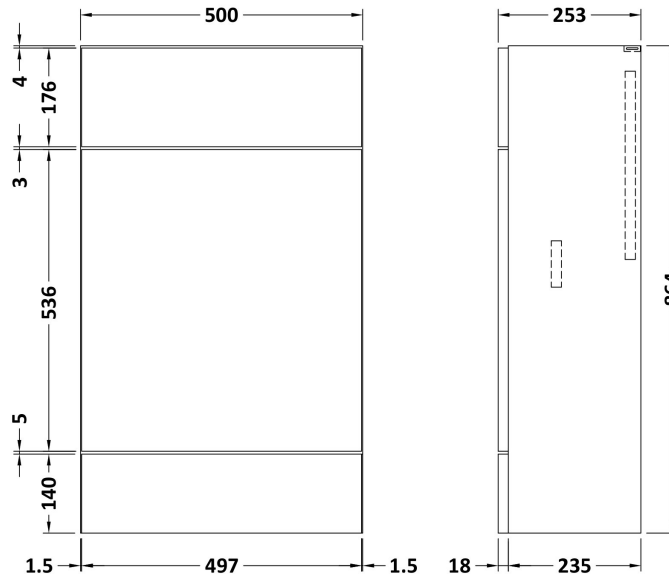

Sales Code: CBI501

Description: 1100mm Combination - Compact

Packaging Details

Barcode: 5055275887592

Sales Code: OFF507

Description: 600 Vanity Unit (255mm Deep)

Product Dimensions

Height (mm):	864
Width (mm):	600
Depth (mm):	255
Nett Weight (kg):	17

Packaging Dimensions

Height (mm):	290
Width (mm):	625
Depth (mm):	875
Gross Weight (kg):	17.5

Packaging Data

Box Colour:	Brown Cardboard Box
Box Qty:	1
Label Size:	100 x 50
Label Colour:	White Label
Label Qty:	2

Sales Code: OFF545

Description: 500 Wc Unit (255mm Deep)

Product Dimensions

Height (mm):	864
Width (mm):	500
Depth (mm):	255
Nett Weight (kg):	11.5

Packaging Dimensions

Height (mm):	290
Width (mm):	525
Depth (mm):	875
Gross Weight (kg):	12

Sales Code: OFF591

Description: 1.25M Continuous Plinth (1250X140x18mm)

Product Dimensions

Height (mm):	1250
Width (mm):	145
Depth (mm):	18
Nett Weight (kg):	2

Packaging Dimensions

Height (mm):	20
Width (mm):	150
Depth (mm):	1260
Gross Weight (kg):	2