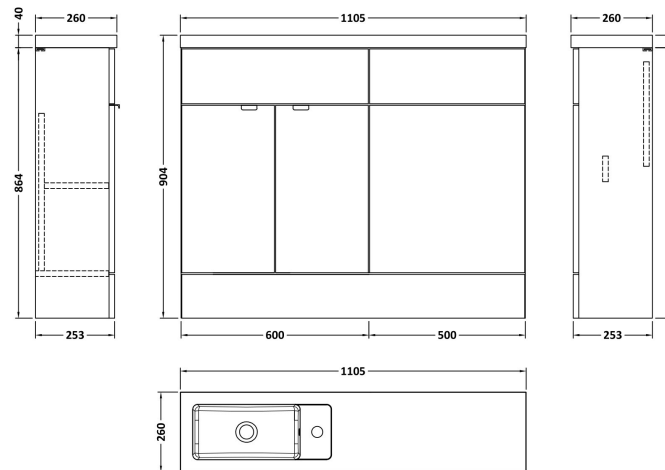

Sales Code: CBI501

Description: 1100mm Combination - Compact

Packaging Details

Barcode: 5055275887592

Sales Code: OFF507

Description: 600 Vanity Unit (255mm Deep)

Product Dimensions

Height (mm):	864
Width (mm):	600
Depth (mm):	255
Nett Weight (kg):	17

Packaging Dimensions

Height (mm):	290
Width (mm):	625
Depth (mm):	875
Gross Weight (kg):	17.5

Packaging Data

Box Colour:	Brown Cardboard Box
Box Qty:	1
Label Size:	100 x 50
Label Colour:	White Label
Label Qty:	2

Sales Code: OFF545

Description: 500 Wc Unit (255mm Deep)

Product Dimensions

Height (mm):	864
Width (mm):	500
Depth (mm):	255
Nett Weight (kg):	11.5

Packaging Dimensions

Height (mm):	290
Width (mm):	525
Depth (mm):	875
Gross Weight (kg):	12

Sales Code: OFF591

Description: 1.25M Continuous Plinth (1250X140x18mm)

Product Dimensions

Height (mm):	1250
Width (mm):	145
Depth (mm):	18
Nett Weight (kg):	2

Packaging Dimensions

Height (mm):	20
Width (mm):	150
Depth (mm):	1260
Gross Weight (kg):	2