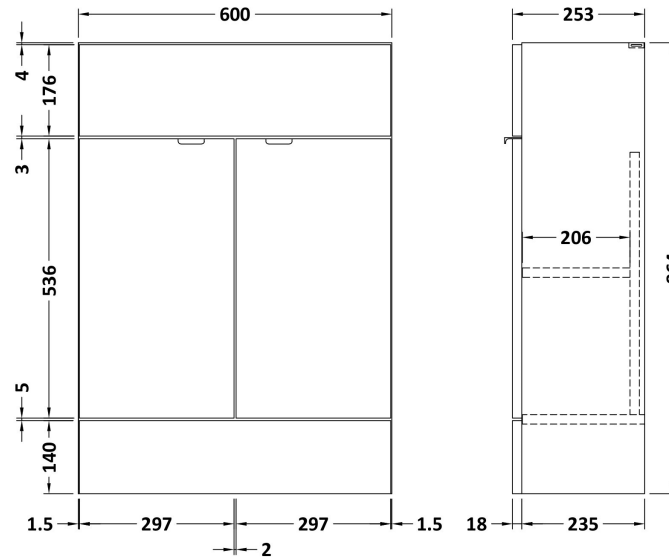

Sales Code: CBI501

Description: 1100mm Combination - Compact

Packaging Details

Barcode: 5055275887592

Sales Code: OFF507

Description: 600 Vanity Unit (255mm Deep)

Product Dimensions

Height (mm):	864
Width (mm):	600
Depth (mm):	255
Nett Weight (kg):	17

Packaging Dimensions

Height (mm):	290
Width (mm):	625
Depth (mm):	875
Gross Weight (kg):	17.5

Packaging Data

Box Colour:	Brown Cardboard Box
Box Qty:	1
Label Size:	100 x 50
Label Colour:	White Label
Label Qty:	2

Sales Code: OFF545

Description: 500 Wc Unit (255mm Deep)

Product Dimensions

Height (mm):	864
Width (mm):	500
Depth (mm):	255
Nett Weight (kg):	11.5

Packaging Dimensions

Height (mm):	290
Width (mm):	525
Depth (mm):	875
Gross Weight (kg):	12

Sales Code: OFF591

Description: 1.25M Continuous Plinth (1250X140x18mm)

Product Dimensions

Height (mm):	1250
Width (mm):	145
Depth (mm):	18
Nett Weight (kg):	2

Packaging Dimensions

Height (mm):	20
Width (mm):	150
Depth (mm):	1260
Gross Weight (kg):	2