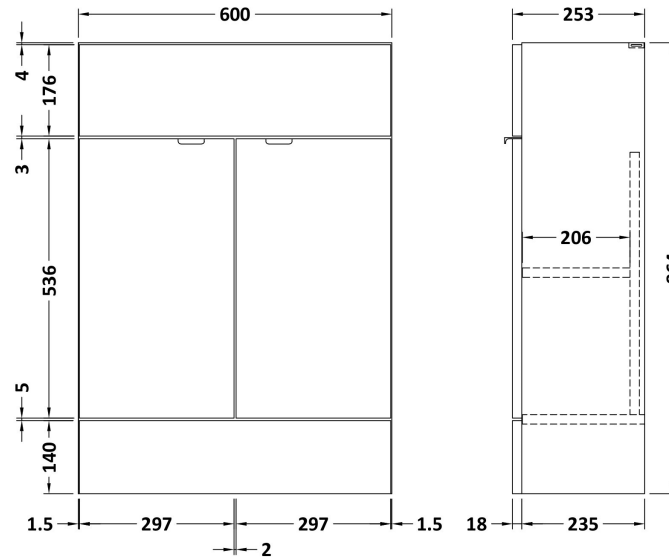

Sales Code: CBI601

Description: 1100mm Combination - Compact

Packaging Details

Barcode: 5055275887875

Sales Code: OFF607

Description: 600 Vanity Unit (255mm Deep)

Product Dimensions

Height (mm):	864
Width (mm):	600
Depth (mm):	255
Nett Weight (kg):	17

Packaging Dimensions

Height (mm):	290
Width (mm):	625
Depth (mm):	875
Gross Weight (kg):	17.5

Packaging Data

Box Colour:	Brown Cardboard Box
Box Qty:	1
Label Size:	100 x 50
Label Colour:	White Label
Label Qty:	2

Sales Code: OFF645

Description: 500 Wc Unit (255mm Deep)

Product Dimensions

Height (mm):	864
Width (mm):	500
Depth (mm):	255
Nett Weight (kg):	11.5

Packaging Dimensions

Height (mm):	290
Width (mm):	525
Depth (mm):	875
Gross Weight (kg):	12

Sales Code: OFF691

Description: 1.25M Continuous Plinth (1250X140x18mm)

Product Dimensions

Height (mm):	1250
Width (mm):	145
Depth (mm):	18
Nett Weight (kg):	2

Packaging Dimensions

Height (mm):	20
Width (mm):	150
Depth (mm):	1260
Gross Weight (kg):	2