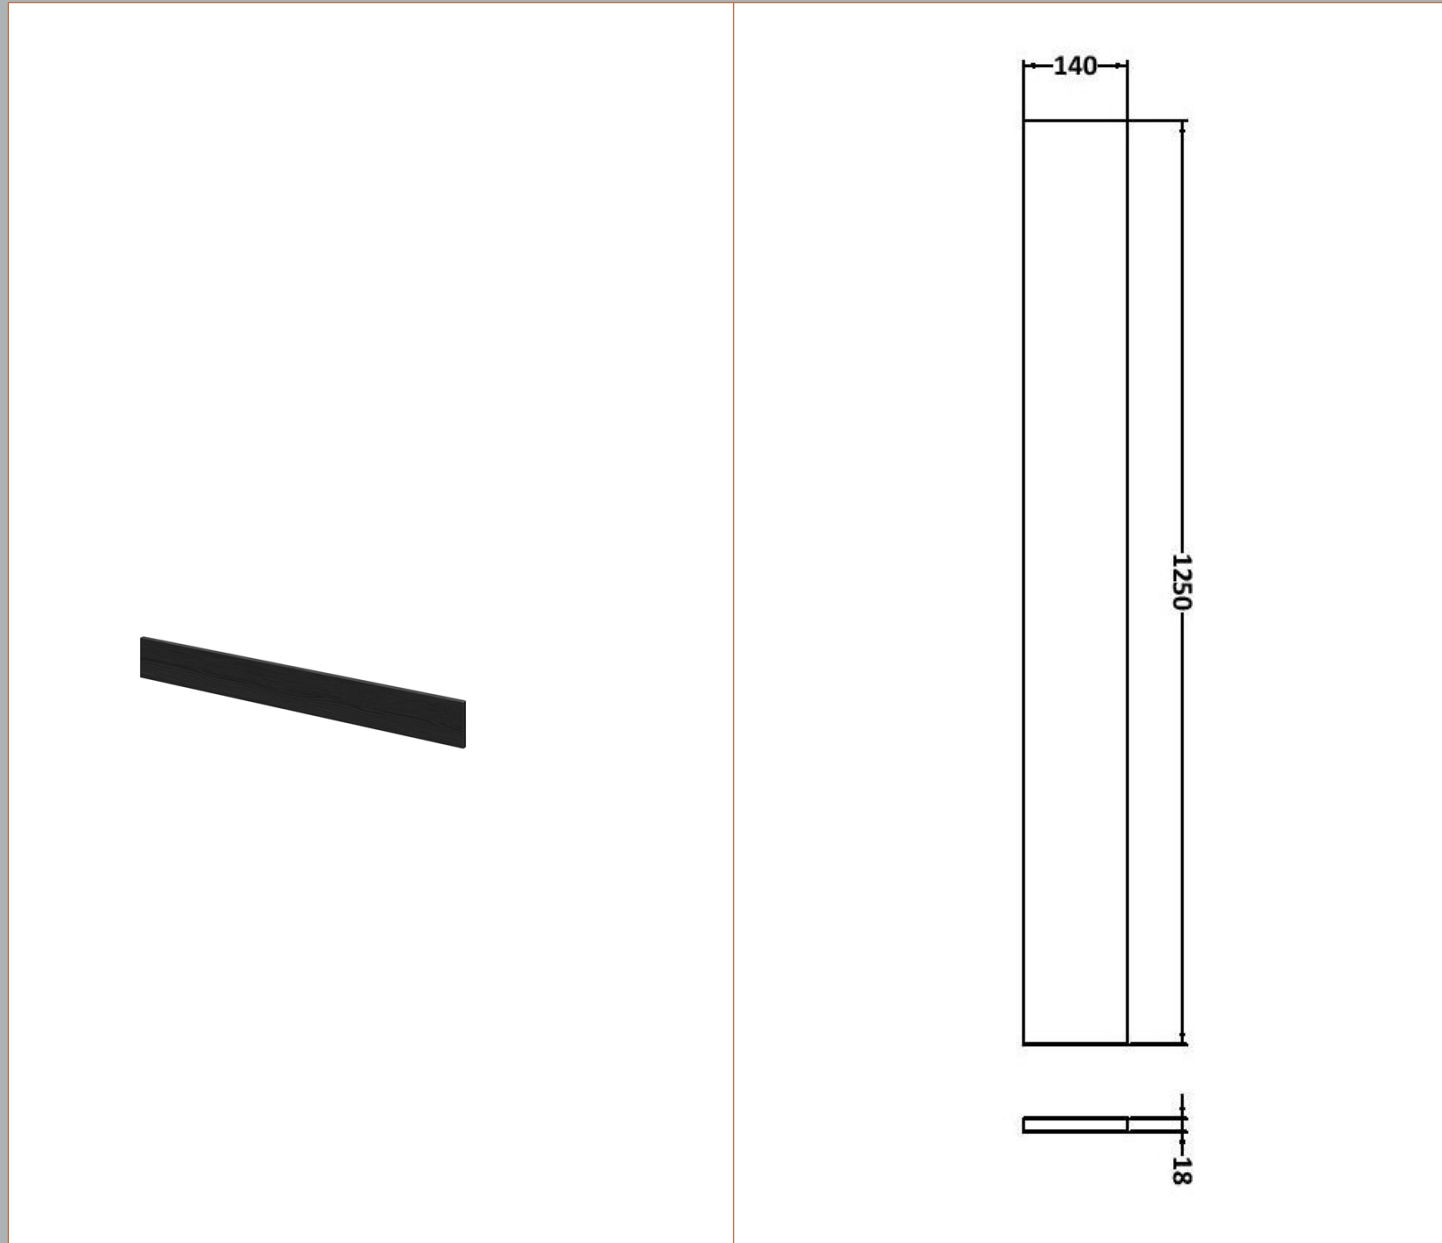

Sales Code: OFF645

Description: 500 Wc Unit (255mm Deep)

Product Dimensions

Height (mm):	864
Width (mm):	500
Depth (mm):	255
Nett Weight (kg):	11.5

Packaging Dimensions

Height (mm):	290
Width (mm):	525
Depth (mm):	875
Gross Weight (kg):	12

Packaging Data

Box Colour:	Brown Cardboard Box
Box Qty:	1
Label Size:	100 x 50
Label Colour:	White Label
Label Qty:	2

Outer Box Dimensions (If Applicable)

Height (mm):	
Width (mm):	
Depth (mm):	
Gross Weight (kg):	
Barcode:	5055275816813

Sales Code: OFF691

Description: 1.25M Continuous Plinth (1250X140x18mm)

Product Dimensions

Height (mm):	1250
Width (mm):	145
Depth (mm):	18
Nett Weight (kg):	2

Packaging Dimensions

Height (mm):	20
Width (mm):	150
Depth (mm):	1260
Gross Weight (kg):	2

Sales Code: PMB403

Description: 1100 Straight Polymarble Basin

Product Dimensions

Height (mm):	135
Width (mm):	1103
Depth (mm):	255
Nett Weight (kg):	13

Packaging Dimensions

Height (mm):	190
Width (mm):	320
Depth (mm):	1160
Gross Weight (kg):	13