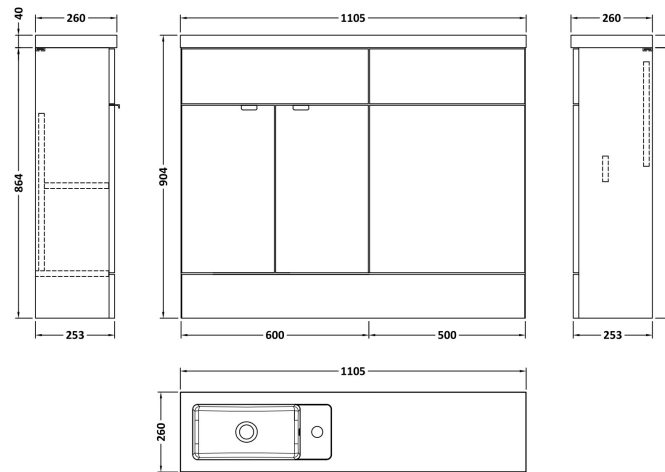

Sales Code: CBI601

Description: 1100mm Combination - Compact

Packaging Details

Barcode: 5055275887875

Sales Code: OFF607

Description: 600 Vanity Unit (255mm Deep)

Product Dimensions

Height (mm):	864
Width (mm):	600
Depth (mm):	255
Nett Weight (kg):	17

Packaging Dimensions

Height (mm):	290
Width (mm):	625
Depth (mm):	875
Gross Weight (kg):	17.5

Packaging Data

Box Colour:	Brown Cardboard Box
Box Qty:	1
Label Size:	100 x 50
Label Colour:	White Label
Label Qty:	2

Sales Code: OFF645

Description: 500 Wc Unit (255mm Deep)

Product Dimensions

Height (mm):	864
Width (mm):	500
Depth (mm):	255
Nett Weight (kg):	11.5

Packaging Dimensions

Height (mm):	290
Width (mm):	525
Depth (mm):	875
Gross Weight (kg):	12

Sales Code: OFF691

Description: 1.25M Continuous Plinth (1250X140x18mm)

Product Dimensions

Height (mm):	1250
Width (mm):	145
Depth (mm):	18
Nett Weight (kg):	2

Packaging Dimensions

Height (mm):	20
Width (mm):	150
Depth (mm):	1260
Gross Weight (kg):	2