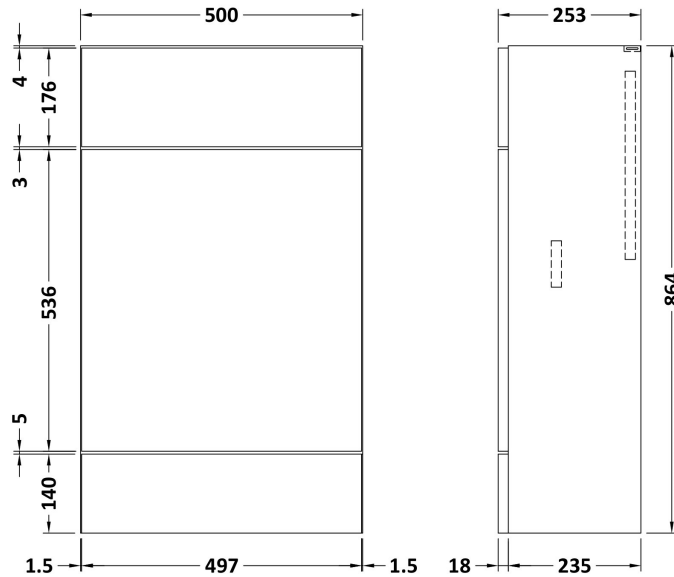

Packaging Dimensions

Height (mm):	290
Width (mm):	625
Depth (mm):	875
Gross Weight (kg):	17.5

Packaging Data

Box Colour:	Brown Cardboard Box
Box Qty:	1
Label Size:	100 x 50
Label Colour:	White Label
Label Qty:	2

Sales Code: OFF645

Description: 500 Wc Unit (255mm Deep)

Product Dimensions

Height (mm):	864
Width (mm):	500
Depth (mm):	255
Nett Weight (kg):	11.5

Packaging Dimensions

Height (mm):	290
Width (mm):	525
Depth (mm):	875
Gross Weight (kg):	12

Packaging Data

Box Colour:	Brown Cardboard Box
Box Qty:	1
Label Size:	100 x 50
Label Colour:	White Label
Label Qty:	2

Outer Box Dimensions (If Applicable)

Height (mm):	
Width (mm):	
Depth (mm):	
Gross Weight (kg):	
Barcode:	5055275816813

Sales Code: OFF691

Description: 1.25M Continuous Plinth (1250X140x18mm)

Product Dimensions

Height (mm):	1250
Width (mm):	145
Depth (mm):	18
Nett Weight (kg):	2

Packaging Dimensions

Height (mm):	20
Width (mm):	150
Depth (mm):	1260
Gross Weight (kg):	2