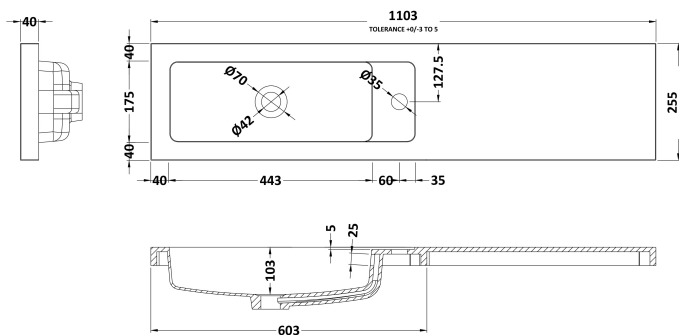

Sales Code: OFF645

Description: 500 Wc Unit (255mm Deep)

Product Dimensions

Height (mm):	864
Width (mm):	500
Depth (mm):	255
Nett Weight (kg):	11.5

Packaging Dimensions

Height (mm):	290
Width (mm):	525
Depth (mm):	875
Gross Weight (kg):	12

Sales Code: OFF691

Description: 1.25M Continuous Plinth (1250X140x18mm)

Product Dimensions

Height (mm):	1250
Width (mm):	145
Depth (mm):	18
Nett Weight (kg):	2

Packaging Dimensions

Height (mm):	20
Width (mm):	150
Depth (mm):	1260
Gross Weight (kg):	2

Packaging Data

Box Colour:	Brown Cardboard Box
Box Qty:	1
Label Size:	100 x 50
Label Colour:	White Label
Label Qty:	2

Outer Box Dimensions (If Applicable)

Height (mm):	
Width (mm):	
Depth (mm):	
Gross Weight (kg):	
Barcode:	5055275828403

Sales Code: PMB403

Description: 1100 Straight Polymarble Basin

Product Dimensions

Height (mm):	135
Width (mm):	1103
Depth (mm):	255
Nett Weight (kg):	13

Packaging Dimensions

Height (mm):	190
Width (mm):	320
Depth (mm):	1160
Gross Weight (kg):	13