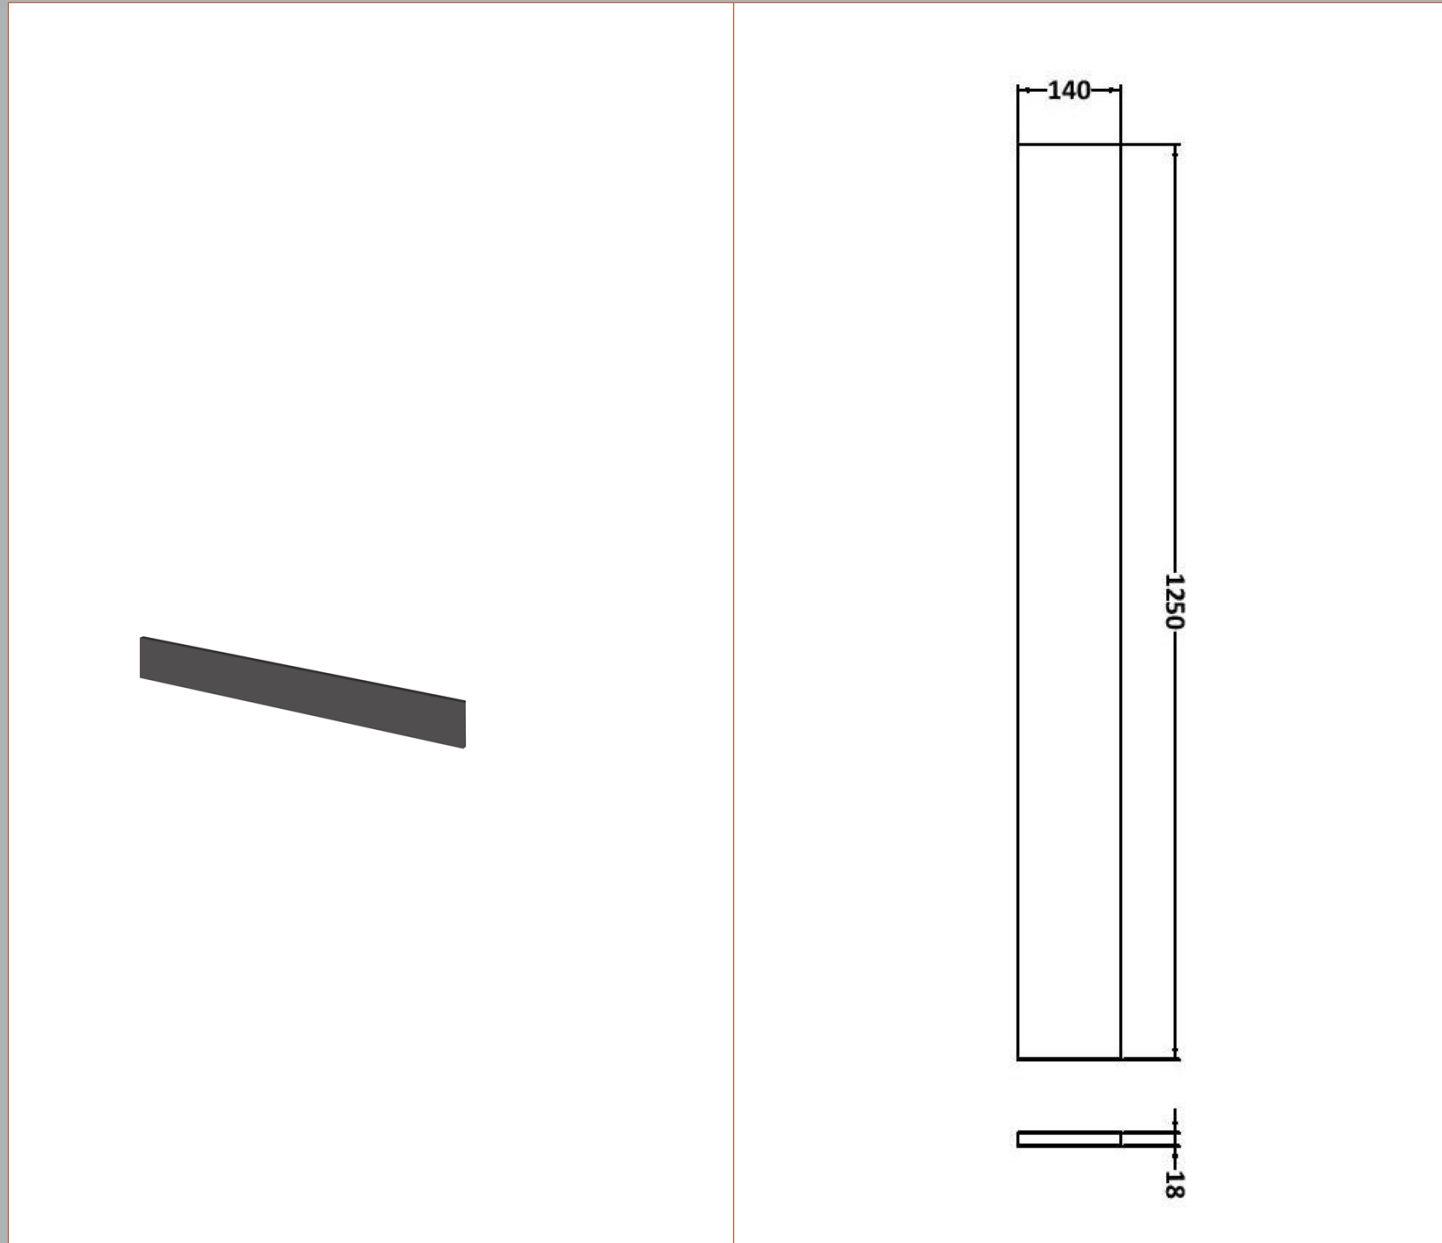

### Product Dimensions

Height (mm):	864
Width (mm):	600
Depth (mm):	255
Nett Weight (kg):	17

### Product Dimensions

Height (mm):	864
Width (mm):	500
Depth (mm):	255
Nett Weight (kg):	11.5

### Outer Box Dimensions (If Applicable)

Height (mm):	
Width (mm):	
Depth (mm):	
Gross Weight (kg):	
Barcode:	5055275873243

### Product Dimensions

Height (mm):	1250
Width (mm):	145
Depth (mm):	18
Nett Weight (kg):	2