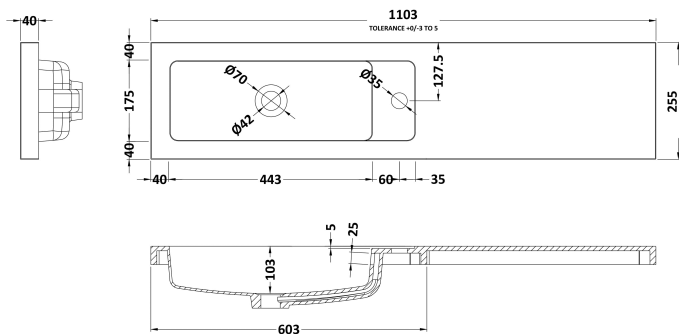

### Outer Box Dimensions (If Applicable)

Height (mm):	
Width (mm):	
Depth (mm):	
Gross Weight (kg):	
Barcode:	5055275873366

### Product Dimensions

Height (mm):	1250
Width (mm):	145
Depth (mm):	18
Nett Weight (kg):	2

### Outer Box Dimensions (If Applicable)

Height (mm):	
Width (mm):	
Depth (mm):	
Gross Weight (kg):	
Barcode:	5055275873724

### Product Dimensions

Height (mm):	135
Width (mm):	1103
Depth (mm):	255
Nett Weight (kg):	13