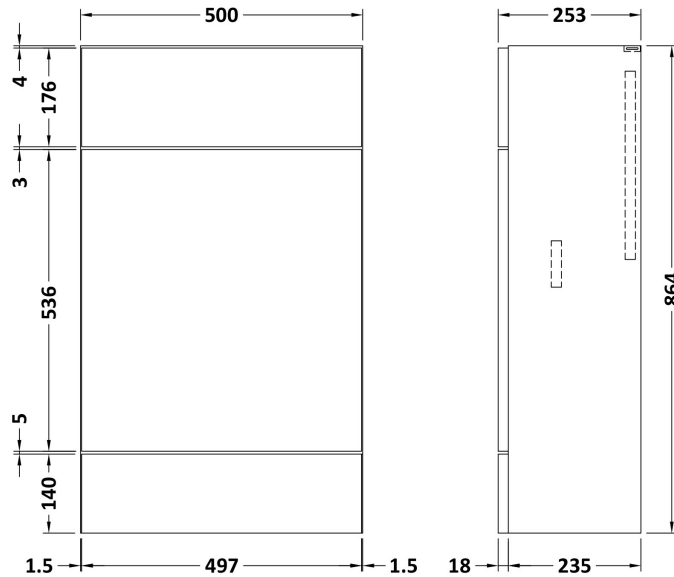

### Product Dimensions

Height (mm):	864
Width (mm):	600
Depth (mm):	255
Nett Weight (kg):	17

### Packaging Dimensions

Height (mm):	290
Width (mm):	625
Depth (mm):	900
Gross Weight (kg):	17.5

### Outer Box Dimensions (If Applicable)

Height (mm):	
Width (mm):	
Depth (mm):	
Gross Weight (kg):	
Barcode:	5055275873366

### Product Dimensions

Height (mm):	864
Width (mm):	500
Depth (mm):	255
Nett Weight (kg):	11.5