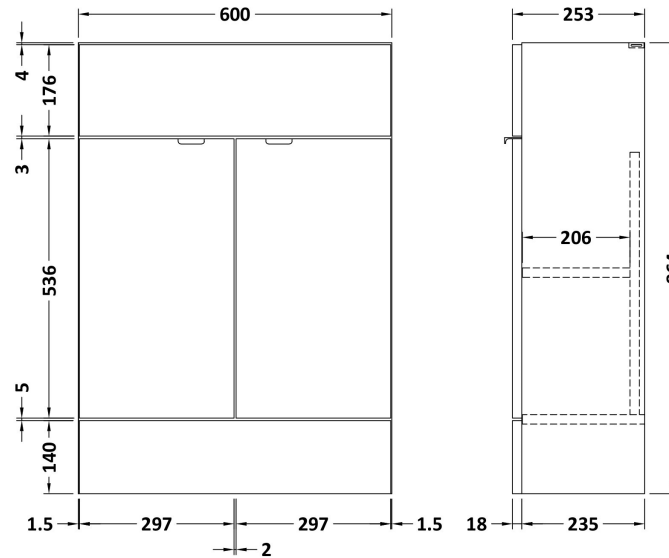

### Product Dimensions

Height (mm):	864
Width (mm):	600
Depth (mm):	255
Nett Weight (kg):	17

### Packaging Dimensions

Height (mm):	290
Width (mm):	625
Depth (mm):	900
Gross Weight (kg):	17.5

### Product Dimensions

Height (mm):	864
Width (mm):	500
Depth (mm):	255
Nett Weight (kg):	11.5

### Packaging Dimensions

Height (mm):	290
Width (mm):	525
Depth (mm):	900
Gross Weight (kg):	12