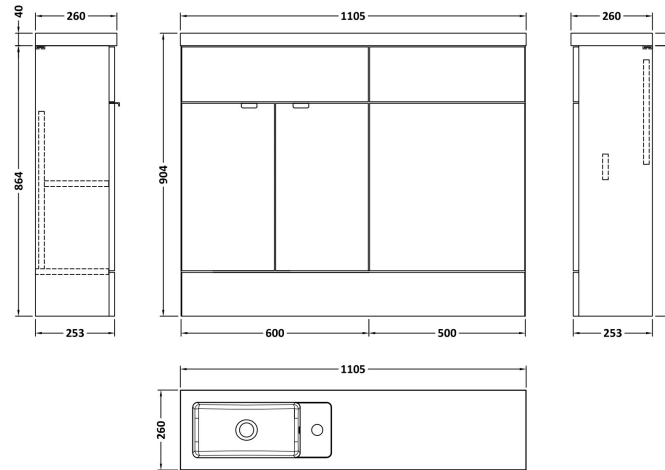

Sales Code: CBI901

Description: 1100mm Combination - Compact

Packaging Details

Barcode: 5055275894255