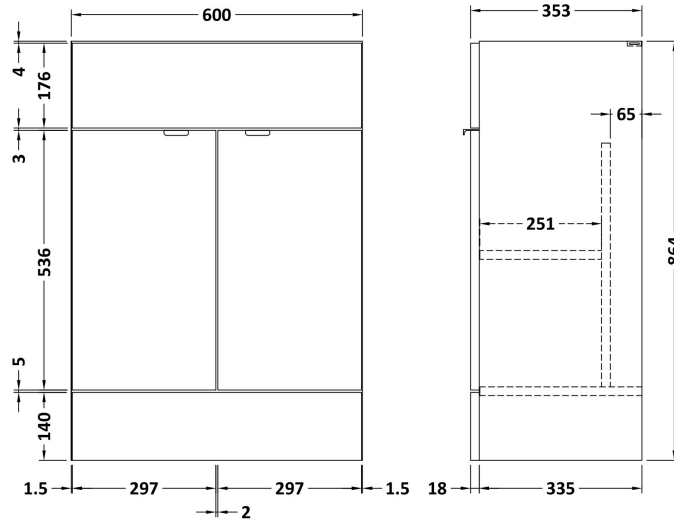

Sales Code: CBI102

Description: 1100mm Combination - Fd - Lh

Packaging Details

Barcode: 5055275887042

Sales Code: OFF108

Description: 600 Vanity Unit (355mm Deep)

Product Dimensions

Height (mm):	864
Width (mm):	600
Depth (mm):	355
Nett Weight (kg):	20.5

Packaging Dimensions

Height (mm):	375
Width (mm):	620
Depth (mm):	900
Gross Weight (kg):	21

Packaging Data

Box Colour:	Brown Cardboard Box
Box Qty:	1
Label Size:	100 x 50
Label Colour:	Not Applicable
Label Qty:	0

Sales Code: OFF145

Description: 500 Wc Unit (255mm Deep)

Product Dimensions

Height (mm):	864
Width (mm):	500
Depth (mm):	255
Nett Weight (kg):	11.5

Packaging Dimensions

Height (mm):	290
Width (mm):	525
Depth (mm):	875
Gross Weight (kg):	12

Sales Code: PMB413L

Description: 1100 L Shaped Polymarble Basin Lh

Product Dimensions

Height (mm):	135
Width (mm):	1103
Depth (mm):	355
Nett Weight (kg):	16

Packaging Dimensions

Height (mm):	190
Width (mm):	420
Depth (mm):	1160
Gross Weight (kg):	16