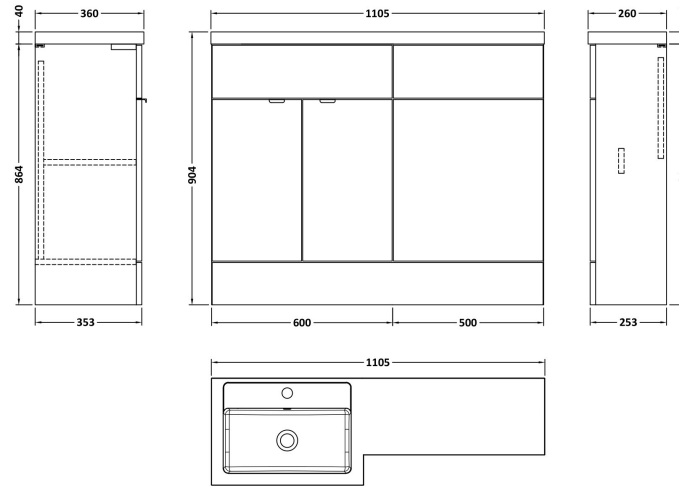

Sales Code: CBI102

Description: 1100mm Combination - Fd - Lh

Packaging Details

Barcode: 5055275887042

Sales Code: OFF108

Description: 600 Vanity Unit (355mm Deep)

Product Dimensions

Height (mm):	864
Width (mm):	600
Depth (mm):	355
Nett Weight (kg):	20.5

Packaging Dimensions

Height (mm):	375
Width (mm):	620
Depth (mm):	900
Gross Weight (kg):	21

Packaging Data

Box Colour:	Brown Cardboard Box
Box Qty:	1
Label Size:	100 x 50
Label Colour:	Not Applicable
Label Qty:	0

Sales Code: OFF145

Description: 500 Wc Unit (255mm Deep)

Product Dimensions

Height (mm):	864
Width (mm):	500
Depth (mm):	255
Nett Weight (kg):	11.5

Packaging Dimensions

Height (mm):	290
Width (mm):	525
Depth (mm):	875
Gross Weight (kg):	12

Sales Code: PMB413L

Description: 1100 L Shaped Polymarble Basin Lh

Product Dimensions

Height (mm):	135
Width (mm):	1103
Depth (mm):	355
Nett Weight (kg):	16

Packaging Dimensions

Height (mm):	190
Width (mm):	420
Depth (mm):	1160
Gross Weight (kg):	16