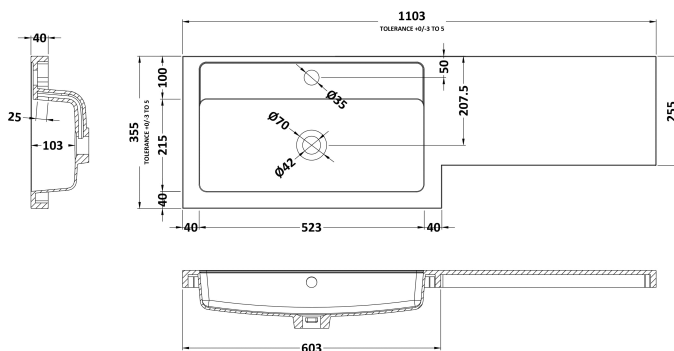

Packaging Dimensions

Height (mm):	375
Width (mm):	620
Depth (mm):	900
Gross Weight (kg):	21

Packaging Data

Box Colour:	Brown Cardboard Box
Box Qty:	1
Label Size:	100 x 50
Label Colour:	Not Applicable
Label Qty:	0

Sales Code: OFF145

Description: 500 Wc Unit (255mm Deep)

Product Dimensions

Height (mm):	864
Width (mm):	500
Depth (mm):	255
Nett Weight (kg):	11.5

Packaging Dimensions

Height (mm):	290
Width (mm):	525
Depth (mm):	875
Gross Weight (kg):	12

Packaging Data

Box Colour:	Brown Cardboard Box
Box Qty:	1
Label Size:	100 x 50
Label Colour:	Not Applicable
Label Qty:	0

Outer Box Dimensions (If Applicable)

Height (mm):	
Width (mm):	
Depth (mm):	
Gross Weight (kg):	
Barcode:	5055275816752

Sales Code: PMB413L

Description: 1100 L Shaped Polymarble Basin Lh

Product Dimensions

Height (mm):	135
Width (mm):	1103
Depth (mm):	355
Nett Weight (kg):	16

Packaging Dimensions

Height (mm):	190
Width (mm):	420
Depth (mm):	1160
Gross Weight (kg):	16