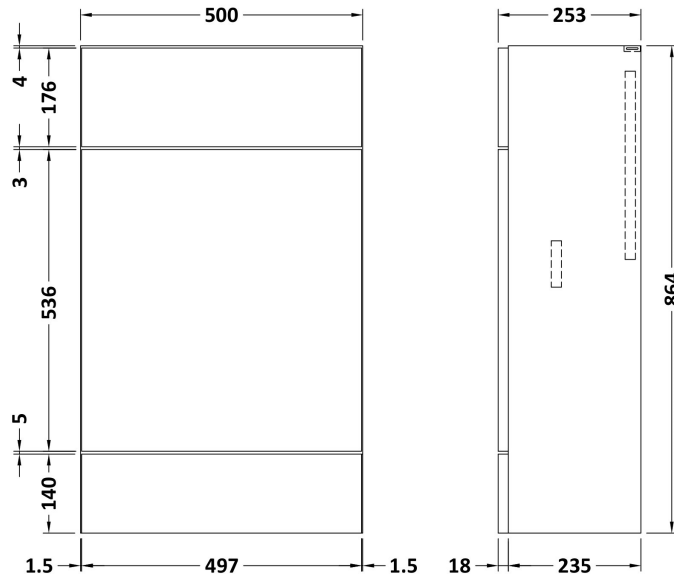

Sales Code: CBI102

Description: 1100mm Combination - Fd - Lh

Packaging Details

Barcode: 5055275887042

Sales Code: OFF108

Description: 600 Vanity Unit (355mm Deep)

Product Dimensions

Height (mm):	864
Width (mm):	600
Depth (mm):	355
Nett Weight (kg):	20.5

Packaging Dimensions

Height (mm):	375
Width (mm):	620
Depth (mm):	900
Gross Weight (kg):	21

Packaging Data

Box Colour:	Brown Cardboard Box
Box Qty:	1
Label Size:	100 x 50
Label Colour:	Not Applicable
Label Qty:	0

Sales Code: OFF145

Description: 500 Wc Unit (255mm Deep)

Product Dimensions

Height (mm):	864
Width (mm):	500
Depth (mm):	255
Nett Weight (kg):	11.5

Packaging Dimensions

Height (mm):	290
Width (mm):	525
Depth (mm):	875
Gross Weight (kg):	12

Sales Code: PMB413L

Description: 1100 L Shaped Polymarble Basin Lh

Product Dimensions

Height (mm):	135
Width (mm):	1103
Depth (mm):	355
Nett Weight (kg):	16

Packaging Dimensions

Height (mm):	190
Width (mm):	420
Depth (mm):	1160
Gross Weight (kg):	16