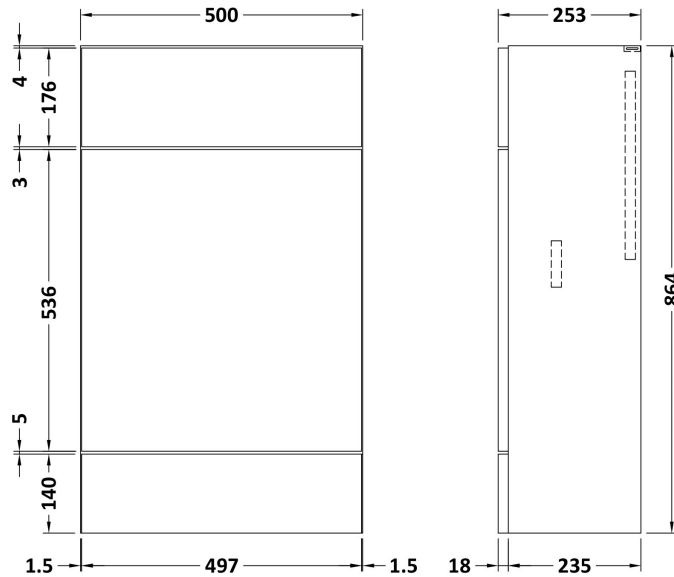

### Product Dimensions

Height (mm):	864
Width (mm):	600
Depth (mm):	355
Nett Weight (kg):	20.5

### Outer Box Dimensions (If Applicable)

Height (mm):	
Width (mm):	
Depth (mm):	
Gross Weight (kg):	
Barcode:	5055275820209

### Product Dimensions

Height (mm):	864
Width (mm):	500
Depth (mm):	255
Nett Weight (kg):	11.5

### Packaging Dimensions

Height (mm):	290
Width (mm):	525
Depth (mm):	875
Gross Weight (kg):	12