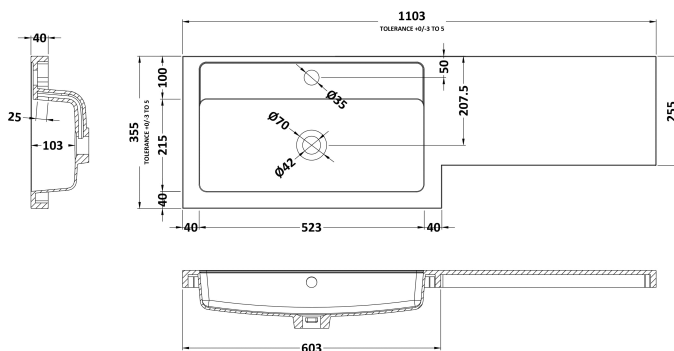

### Product Dimensions

Height (mm):	864
Width (mm):	500
Depth (mm):	255
Nett Weight (kg):	11.5

### Packaging Dimensions

Height (mm):	290
Width (mm):	525
Depth (mm):	875
Gross Weight (kg):	12

### Outer Box Dimensions (If Applicable)

Height (mm):	
Width (mm):	
Depth (mm):	
Gross Weight (kg):	
Barcode:	5055275820025

### Product Dimensions

Height (mm):	135
Width (mm):	1103
Depth (mm):	355
Nett Weight (kg):	16