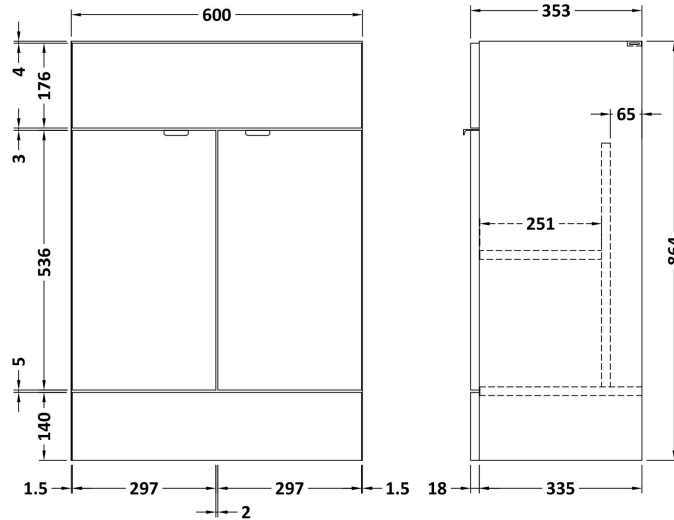

### Product Dimensions

Height (mm):	864
Width (mm):	600
Depth (mm):	355
Nett Weight (kg):	20.5

### Packaging Dimensions

Height (mm):	375
Width (mm):	620
Depth (mm):	900
Gross Weight (kg):	21

### Product Dimensions

Height (mm):	864
Width (mm):	500
Depth (mm):	255
Nett Weight (kg):	11.5

### Packaging Dimensions

Height (mm):	290
Width (mm):	525
Depth (mm):	875
Gross Weight (kg):	12