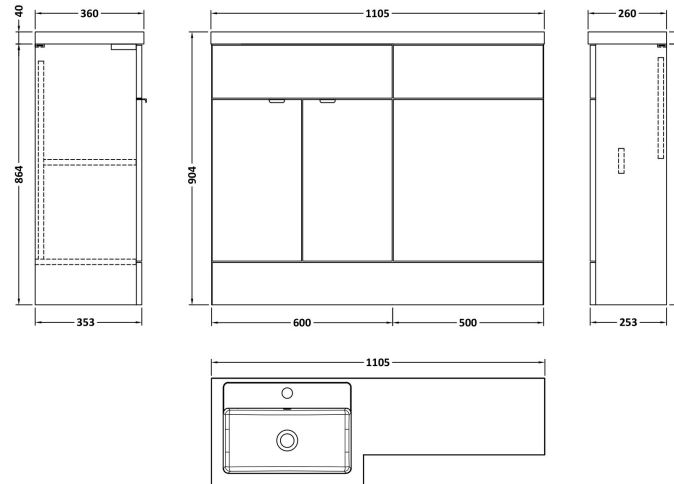

Sales Code: CBI502

Description: 1100mm Combination - Fd - Lh

Packaging Details

Barcode: 5055275887608