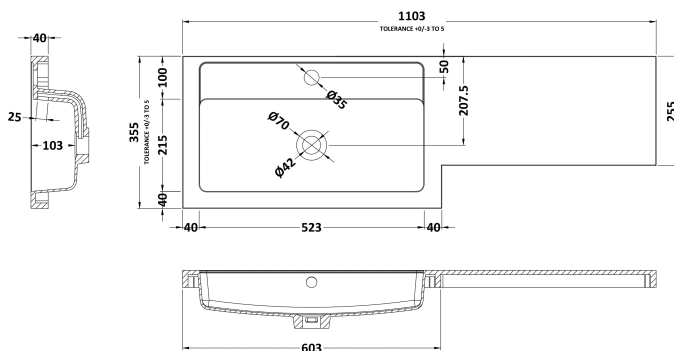

Sales Code: CBI602

Description: 1100mm Combination - Fd - Lh

Packaging Details

Barcode: 5055275887882

Sales Code: OFF608

Description: 600 Vanity Unit (355mm Deep)

Product Dimensions

Height (mm):	864
Width (mm):	600
Depth (mm):	355
Nett Weight (kg):	20.5

Sales Code: OFF645

Description: 500 Wc Unit (255mm Deep)

Product Dimensions

Height (mm):	864
Width (mm):	500
Depth (mm):	255
Nett Weight (kg):	11.5

Packaging Dimensions

Height (mm):	290
Width (mm):	525
Depth (mm):	875
Gross Weight (kg):	12

Packaging Data

Box Colour:	Brown Cardboard Box
Box Qty:	1
Label Size:	100 x 50
Label Colour:	White Label
Label Qty:	2

Outer Box Dimensions (If Applicable)

Height (mm):	
Width (mm):	
Depth (mm):	
Gross Weight (kg):	
Barcode:	5055275816813

Sales Code: PMB413L

Description: 1100 L Shaped Polymarble Basin Lh

Product Dimensions

Height (mm):	135
Width (mm):	1103
Depth (mm):	355
Nett Weight (kg):	16

Packaging Dimensions

Height (mm):	190
Width (mm):	420
Depth (mm):	1160
Gross Weight (kg):	16