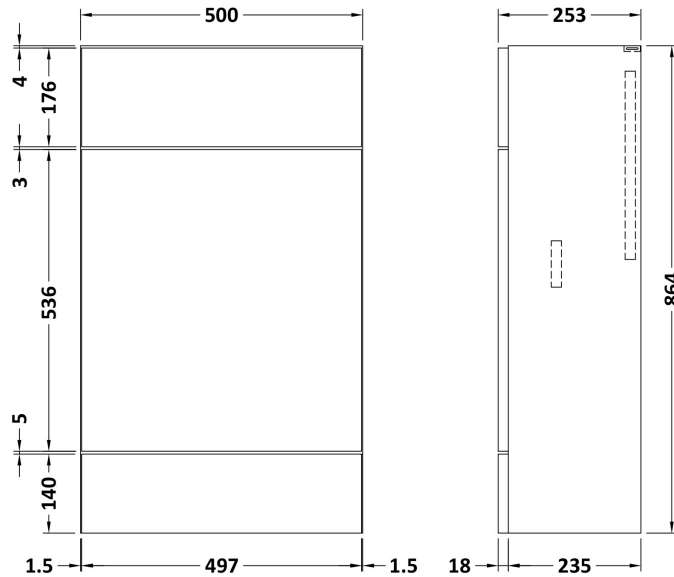

Sales Code: CBI602

Description: 1100mm Combination - Fd - Lh

Packaging Details

Barcode: 5055275887882

Sales Code: OFF608

Description: 600 Vanity Unit (355mm Deep)

Product Dimensions

Height (mm):	864
Width (mm):	600
Depth (mm):	355
Nett Weight (kg):	20.5

Packaging Dimensions

Height (mm):	375
Width (mm):	620
Depth (mm):	900
Gross Weight (kg):	21

Packaging Data

Box Colour:	Brown Cardboard Box
Box Qty:	1
Label Size:	100 x 50
Label Colour:	White Label
Label Qty:	2

Sales Code: OFF645

Description: 500 Wc Unit (255mm Deep)

Product Dimensions

Height (mm):	864
Width (mm):	500
Depth (mm):	255
Nett Weight (kg):	11.5

Packaging Dimensions

Height (mm):	290
Width (mm):	525
Depth (mm):	875
Gross Weight (kg):	12

Sales Code: PMB413L

Description: 1100 L Shaped Polymarble Basin Lh

Product Dimensions

Height (mm):	135
Width (mm):	1103
Depth (mm):	355
Nett Weight (kg):	16

Packaging Dimensions

Height (mm):	190
Width (mm):	420
Depth (mm):	1160
Gross Weight (kg):	16