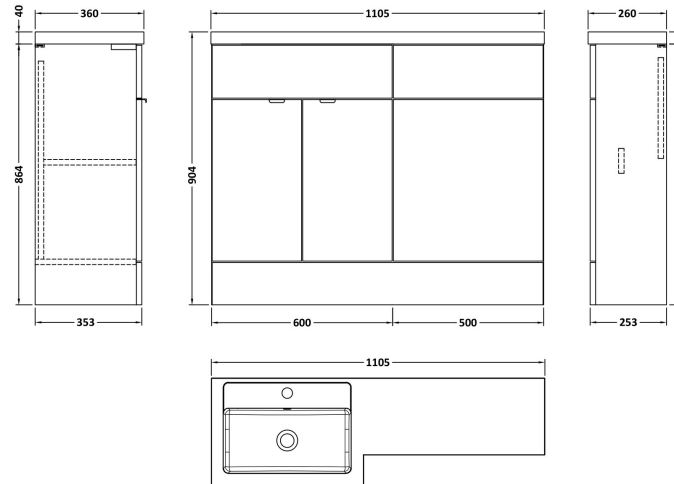

Sales Code: CBI602

Description: 1100mm Combination - Fd - Lh

Packaging Details

Barcode: 5055275887882

Sales Code: OFF608

Description: 600 Vanity Unit (355mm Deep)

Product Dimensions

Height (mm):	864
Width (mm):	600
Depth (mm):	355
Nett Weight (kg):	20.5

Packaging Dimensions

Height (mm):	375
Width (mm):	620
Depth (mm):	900
Gross Weight (kg):	21

Packaging Data

Box Colour:	Brown Cardboard Box
Box Qty:	1
Label Size:	100 x 50
Label Colour:	White Label
Label Qty:	2

Sales Code: OFF645

Description: 500 Wc Unit (255mm Deep)

Product Dimensions

Height (mm):	864
Width (mm):	500
Depth (mm):	255
Nett Weight (kg):	11.5

Packaging Dimensions

Height (mm):	290
Width (mm):	525
Depth (mm):	875
Gross Weight (kg):	12

Sales Code: PMB413L

Description: 1100 L Shaped Polymarble Basin Lh

Product Dimensions

Height (mm):	135
Width (mm):	1103
Depth (mm):	355
Nett Weight (kg):	16

Packaging Dimensions

Height (mm):	190
Width (mm):	420
Depth (mm):	1160
Gross Weight (kg):	16