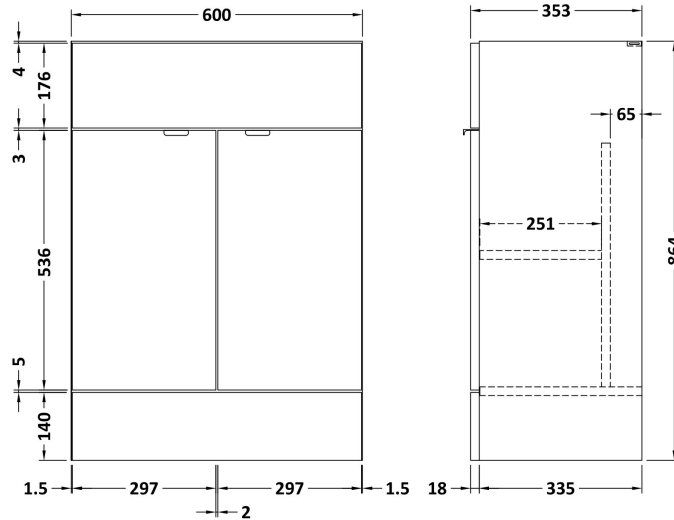

Sales Code: CBI602

Description: 1100mm Combination - Fd - Lh

Packaging Details

Barcode: 5055275887882

Sales Code: OFF608

Description: 600 Vanity Unit (355mm Deep)

Product Dimensions

Height (mm):	864
Width (mm):	600
Depth (mm):	355
Nett Weight (kg):	20.5

Packaging Dimensions

Height (mm):	375
Width (mm):	620
Depth (mm):	900
Gross Weight (kg):	21

Packaging Data

Box Colour:	Brown Cardboard Box
Box Qty:	1
Label Size:	100 x 50
Label Colour:	White Label
Label Qty:	2

Sales Code: OFF645

Description: 500 Wc Unit (255mm Deep)

Product Dimensions

Height (mm):	864
Width (mm):	500
Depth (mm):	255
Nett Weight (kg):	11.5

Packaging Dimensions

Height (mm):	290
Width (mm):	525
Depth (mm):	875
Gross Weight (kg):	12

Sales Code: PMB413L

Description: 1100 L Shaped Polymarble Basin Lh

Product Dimensions

Height (mm):	135
Width (mm):	1103
Depth (mm):	355
Nett Weight (kg):	16

Packaging Dimensions

Height (mm):	190
Width (mm):	420
Depth (mm):	1160
Gross Weight (kg):	16