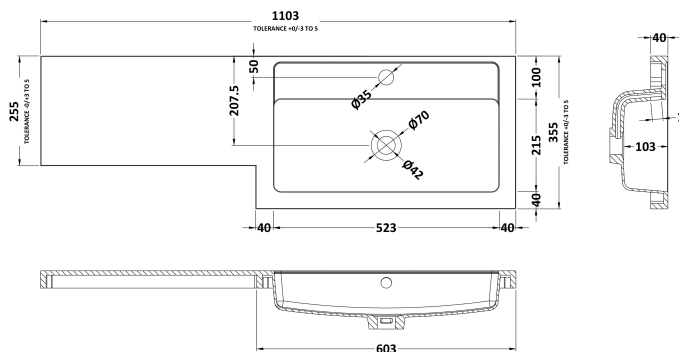

Packaging Dimensions

Height (mm):	375
Width (mm):	620
Depth (mm):	900
Gross Weight (kg):	21

Packaging Data

Box Colour:	Brown Cardboard Box
Box Qty:	1
Label Size:	100 x 50
Label Colour:	Not Applicable
Label Qty:	0

Sales Code: OFF145

Description: 500 Wc Unit (255mm Deep)

Product Dimensions

Height (mm):	864
Width (mm):	500
Depth (mm):	255
Nett Weight (kg):	11.5

Packaging Dimensions

Height (mm):	290
Width (mm):	525
Depth (mm):	875
Gross Weight (kg):	12

Packaging Data

Box Colour:	Brown Cardboard Box
Box Qty:	1
Label Size:	100 x 50
Label Colour:	Not Applicable
Label Qty:	0

Outer Box Dimensions (If Applicable)

Height (mm):	
Width (mm):	
Depth (mm):	
Gross Weight (kg):	
Barcode:	5055275816752

Sales Code: PMB413R

Description: 1100 L Shaped Polymarble Basin Rh

Product Dimensions

Height (mm):	135
Width (mm):	1103
Depth (mm):	355
Nett Weight (kg):	16

Packaging Dimensions

Height (mm):	190
Width (mm):	420
Depth (mm):	1160
Gross Weight (kg):	16