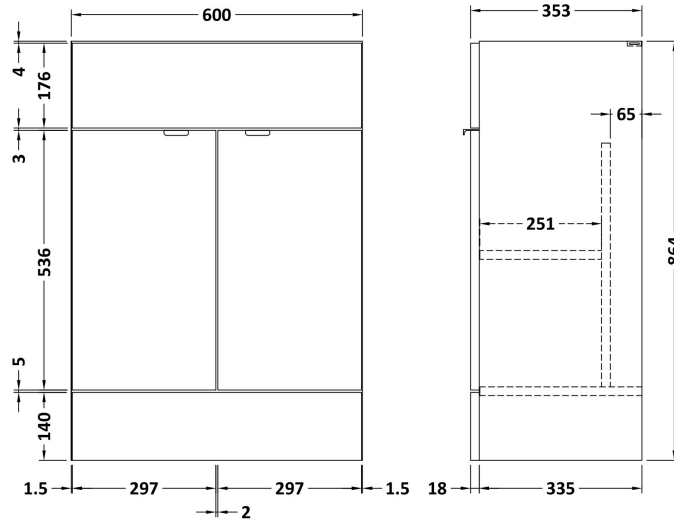

Sales Code: CBI103

Description: 1100mm Combination - Fd - Rh

Packaging Details

Barcode: 5055275887059

Sales Code: OFF108

Description: 600 Vanity Unit (355mm Deep)

Product Dimensions

Height (mm):	864
Width (mm):	600
Depth (mm):	355
Nett Weight (kg):	20.5

Packaging Dimensions

Height (mm):	375
Width (mm):	620
Depth (mm):	900
Gross Weight (kg):	21

Packaging Data

Box Colour:	Brown Cardboard Box
Box Qty:	1
Label Size:	100 x 50
Label Colour:	Not Applicable
Label Qty:	0

Sales Code: OFF145

Description: 500 Wc Unit (255mm Deep)

Product Dimensions

Height (mm):	864
Width (mm):	500
Depth (mm):	255
Nett Weight (kg):	11.5

Packaging Dimensions

Height (mm):	290
Width (mm):	525
Depth (mm):	875
Gross Weight (kg):	12

Sales Code: PMB413R

Description: 1100 L Shaped Polymarble Basin Rh

Product Dimensions

Height (mm):	135
Width (mm):	1103
Depth (mm):	355
Nett Weight (kg):	16

Packaging Dimensions

Height (mm):	190
Width (mm):	420
Depth (mm):	1160
Gross Weight (kg):	16