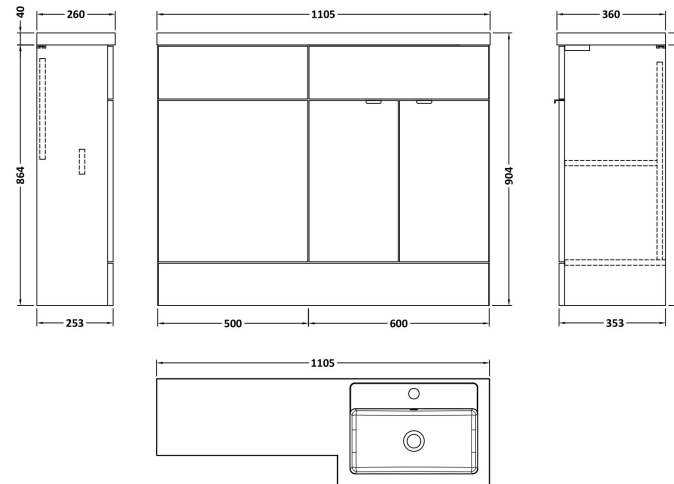

Sales Code: CBI103

Description: 1100mm Combination - Fd - Rh

Packaging Details

Barcode: 5055275887059

Sales Code: OFF108

Description: 600 Vanity Unit (355mm Deep)

Product Dimensions

Height (mm):	864
Width (mm):	600
Depth (mm):	355
Nett Weight (kg):	20.5

Packaging Dimensions

Height (mm):	375
Width (mm):	620
Depth (mm):	900
Gross Weight (kg):	21

Packaging Data

Box Colour:	Brown Cardboard Box
Box Qty:	1
Label Size:	100 x 50
Label Colour:	Not Applicable
Label Qty:	0

Sales Code: OFF145

Description: 500 Wc Unit (255mm Deep)

Product Dimensions

Height (mm):	864
Width (mm):	500
Depth (mm):	255
Nett Weight (kg):	11.5

Packaging Dimensions

Height (mm):	290
Width (mm):	525
Depth (mm):	875
Gross Weight (kg):	12

Sales Code: PMB413R

Description: 1100 L Shaped Polymarble Basin Rh

Product Dimensions

Height (mm):	135
Width (mm):	1103
Depth (mm):	355
Nett Weight (kg):	16

Packaging Dimensions

Height (mm):	190
Width (mm):	420
Depth (mm):	1160
Gross Weight (kg):	16