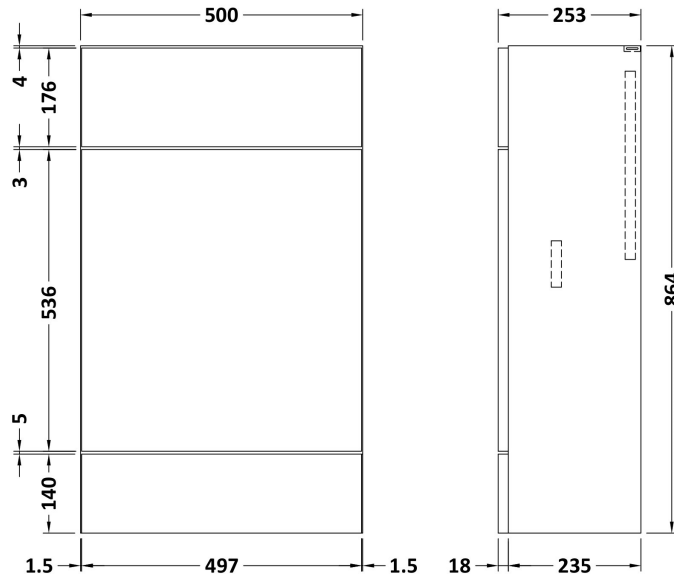

Sales Code: CBI103

Description: 1100mm Combination - Fd - Rh

Packaging Details

Barcode: 5055275887059

Sales Code: OFF108

Description: 600 Vanity Unit (355mm Deep)

Product Dimensions

Height (mm):	864
Width (mm):	600
Depth (mm):	355
Nett Weight (kg):	20.5

Packaging Dimensions

Height (mm):	375
Width (mm):	620
Depth (mm):	900
Gross Weight (kg):	21

Packaging Data

Box Colour:	Brown Cardboard Box
Box Qty:	1
Label Size:	100 x 50
Label Colour:	Not Applicable
Label Qty:	0

Sales Code: OFF145

Description: 500 Wc Unit (255mm Deep)

Product Dimensions

Height (mm):	864
Width (mm):	500
Depth (mm):	255
Nett Weight (kg):	11.5

Packaging Dimensions

Height (mm):	290
Width (mm):	525
Depth (mm):	875
Gross Weight (kg):	12

Sales Code: PMB413R

Description: 1100 L Shaped Polymarble Basin Rh

Product Dimensions

Height (mm):	135
Width (mm):	1103
Depth (mm):	355
Nett Weight (kg):	16

Packaging Dimensions

Height (mm):	190
Width (mm):	420
Depth (mm):	1160
Gross Weight (kg):	16