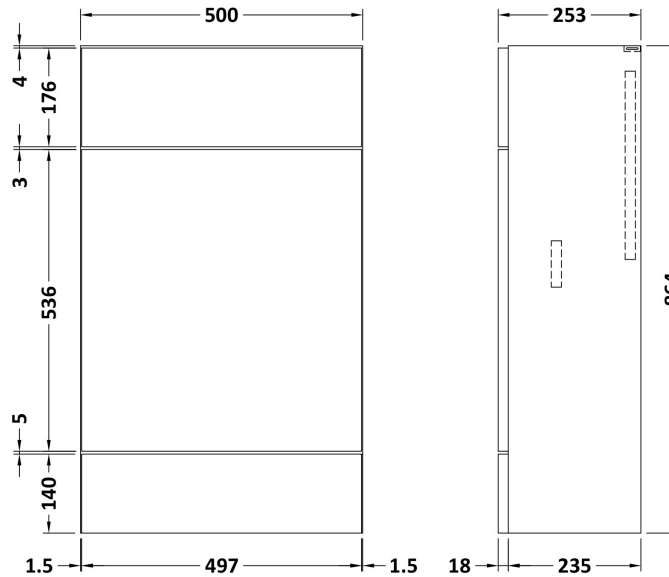

Sales Code: CBI503

Description: 1100mm Combination - Fd - Rh

Packaging Details

Barcode: 5055275887615

Sales Code: OFF508

Description: 600 Vanity Unit (355mm Deep)

Product Dimensions

Height (mm):	864
Width (mm):	600
Depth (mm):	355
Nett Weight (kg):	20.5

Packaging Dimensions

Height (mm):	375
Width (mm):	620
Depth (mm):	900
Gross Weight (kg):	21

Packaging Data

Box Colour:	Brown Cardboard Box
Box Qty:	1
Label Size:	100 x 50
Label Colour:	White Label
Label Qty:	2

Sales Code: OFF545

Description: 500 Wc Unit (255mm Deep)

Product Dimensions

Height (mm):	864
Width (mm):	500
Depth (mm):	255
Nett Weight (kg):	11.5

Packaging Dimensions

Height (mm):	290
Width (mm):	525
Depth (mm):	875
Gross Weight (kg):	12

Sales Code: PMB413R

Description: 1100 L Shaped Polymarble Basin Rh

Product Dimensions

Height (mm):	135
Width (mm):	1103
Depth (mm):	355
Nett Weight (kg):	16

Packaging Dimensions

Height (mm):	190
Width (mm):	420
Depth (mm):	1160
Gross Weight (kg):	16