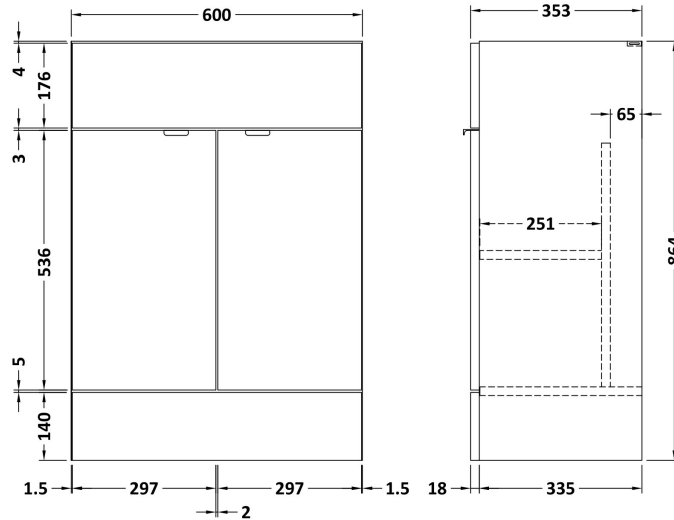

Sales Code: CBI503

Description: 1100mm Combination - Fd - Rh

Packaging Details

Barcode: 5055275887615

Sales Code: OFF508

Description: 600 Vanity Unit (355mm Deep)

Product Dimensions

Height (mm):	864
Width (mm):	600
Depth (mm):	355
Nett Weight (kg):	20.5

Packaging Dimensions

Height (mm):	375
Width (mm):	620
Depth (mm):	900
Gross Weight (kg):	21

Packaging Data

Box Colour:	Brown Cardboard Box
Box Qty:	1
Label Size:	100 x 50
Label Colour:	White Label
Label Qty:	2

Sales Code: OFF545

Description: 500 Wc Unit (255mm Deep)

Product Dimensions

Height (mm):	864
Width (mm):	500
Depth (mm):	255
Nett Weight (kg):	11.5

Packaging Dimensions

Height (mm):	290
Width (mm):	525
Depth (mm):	875
Gross Weight (kg):	12

Sales Code: PMB413R

Description: 1100 L Shaped Polymarble Basin Rh

Product Dimensions

Height (mm):	135
Width (mm):	1103
Depth (mm):	355
Nett Weight (kg):	16

Packaging Dimensions

Height (mm):	190
Width (mm):	420
Depth (mm):	1160
Gross Weight (kg):	16