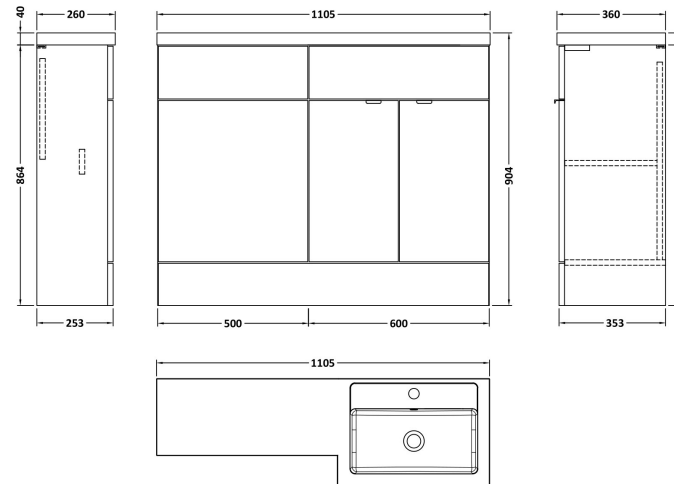

Sales Code: CBI503

Description: 1100mm Combination - Fd - Rh

Packaging Details

Barcode: 5055275887615

Sales Code: OFF508

Description: 600 Vanity Unit (355mm Deep)

Product Dimensions

Height (mm):	864
Width (mm):	600
Depth (mm):	355
Nett Weight (kg):	20.5

Packaging Dimensions

Height (mm):	375
Width (mm):	620
Depth (mm):	900
Gross Weight (kg):	21

Packaging Data

Box Colour:	Brown Cardboard Box
Box Qty:	1
Label Size:	100 x 50
Label Colour:	White Label
Label Qty:	2

Sales Code: OFF545

Description: 500 Wc Unit (255mm Deep)

Product Dimensions

Height (mm):	864
Width (mm):	500
Depth (mm):	255
Nett Weight (kg):	11.5

Packaging Dimensions

Height (mm):	290
Width (mm):	525
Depth (mm):	875
Gross Weight (kg):	12

Sales Code: PMB413R

Description: 1100 L Shaped Polymarble Basin Rh

Product Dimensions

Height (mm):	135
Width (mm):	1103
Depth (mm):	355
Nett Weight (kg):	16

Packaging Dimensions

Height (mm):	190
Width (mm):	420
Depth (mm):	1160
Gross Weight (kg):	16