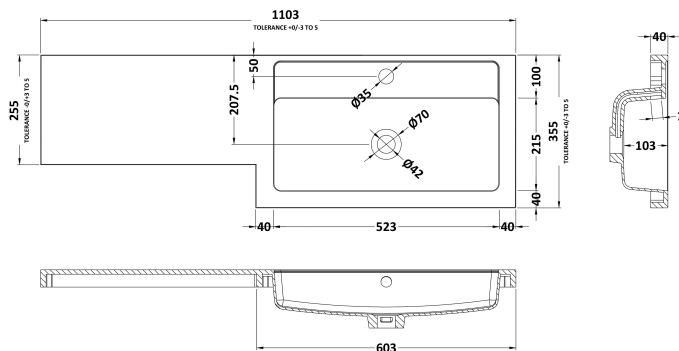

Packaging Dimensions

Height (mm):	375
Width (mm):	620
Depth (mm):	900
Gross Weight (kg):	21

Packaging Data

Box Colour:	Brown Cardboard Box
Box Qty:	1
Label Size:	100 x 50
Label Colour:	White Label
Label Qty:	2

Sales Code: OFF545

Description: 500 Wc Unit (255mm Deep)

Product Dimensions

Height (mm):	864
Width (mm):	500
Depth (mm):	255
Nett Weight (kg):	11.5

Packaging Dimensions

Height (mm):	290
Width (mm):	525
Depth (mm):	875
Gross Weight (kg):	12

Packaging Data

Box Colour:	Brown Cardboard Box
Box Qty:	1
Label Size:	100 x 50
Label Colour:	White Label
Label Qty:	2

Outer Box Dimensions (If Applicable)

Height (mm):	
Width (mm):	
Depth (mm):	
Gross Weight (kg):	
Barcode:	5055275820025

Sales Code: PMB413R

Description: 1100 L Shaped Polymarble Basin Rh

Product Dimensions

Height (mm):	135
Width (mm):	1103
Depth (mm):	355
Nett Weight (kg):	16

Packaging Dimensions

Height (mm):	190
Width (mm):	420
Depth (mm):	1160
Gross Weight (kg):	16