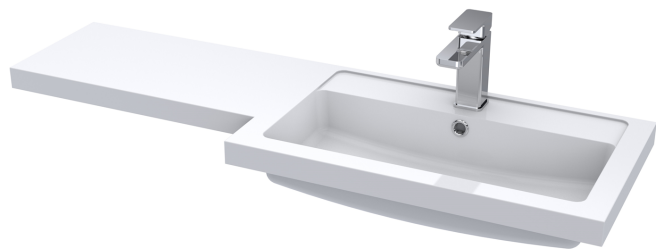

Sales Code: CBI503

Description: 1100mm Combination - Fd - Rh

Packaging Details

Barcode: 5055275887615

Sales Code: OFF508

Description: 600 Vanity Unit (355mm Deep)

Product Dimensions

Height (mm):	864
Width (mm):	600
Depth (mm):	355
Nett Weight (kg):	20.5

Sales Code: OFF545

Description: 500 Wc Unit (255mm Deep)

Product Dimensions

Height (mm):	864
Width (mm):	500
Depth (mm):	255
Nett Weight (kg):	11.5

Packaging Dimensions

Height (mm):	290
Width (mm):	525
Depth (mm):	875
Gross Weight (kg):	12

Packaging Data

Box Colour:	Brown Cardboard Box
Box Qty:	1
Label Size:	100 x 50
Label Colour:	White Label
Label Qty:	2

Outer Box Dimensions (If Applicable)

Height (mm):	
Width (mm):	
Depth (mm):	
Gross Weight (kg):	
Barcode:	5055275820025

Sales Code: PMB413R

Description: 1100 L Shaped Polymarble Basin Rh

Product Dimensions

Height (mm):	135
Width (mm):	1103
Depth (mm):	355
Nett Weight (kg):	16

Packaging Dimensions

Height (mm):	190
Width (mm):	420
Depth (mm):	1160
Gross Weight (kg):	16