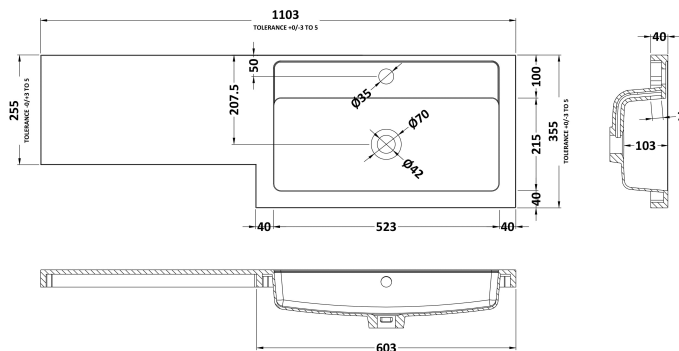

Packaging Dimensions

Height (mm):	375
Width (mm):	620
Depth (mm):	900
Gross Weight (kg):	21

Packaging Data

Box Colour:	Brown Cardboard Box
Box Qty:	1
Label Size:	100 x 50
Label Colour:	White Label
Label Qty:	2

Sales Code: OFF645

Description: 500 Wc Unit (255mm Deep)

Product Dimensions

Height (mm):	864
Width (mm):	500
Depth (mm):	255
Nett Weight (kg):	11.5

Packaging Dimensions

Height (mm):	290
Width (mm):	525
Depth (mm):	875
Gross Weight (kg):	12

Packaging Data

Box Colour:	Brown Cardboard Box
Box Qty:	1
Label Size:	100 x 50
Label Colour:	White Label
Label Qty:	2

Outer Box Dimensions (If Applicable)

Height (mm):	
Width (mm):	
Depth (mm):	
Gross Weight (kg):	
Barcode:	5055275816813

Sales Code: PMB413R

Description: 1100 L Shaped Polymarble Basin Rh

Product Dimensions

Height (mm):	135
Width (mm):	1103
Depth (mm):	355
Nett Weight (kg):	16

Packaging Dimensions

Height (mm):	190
Width (mm):	420
Depth (mm):	1160
Gross Weight (kg):	16