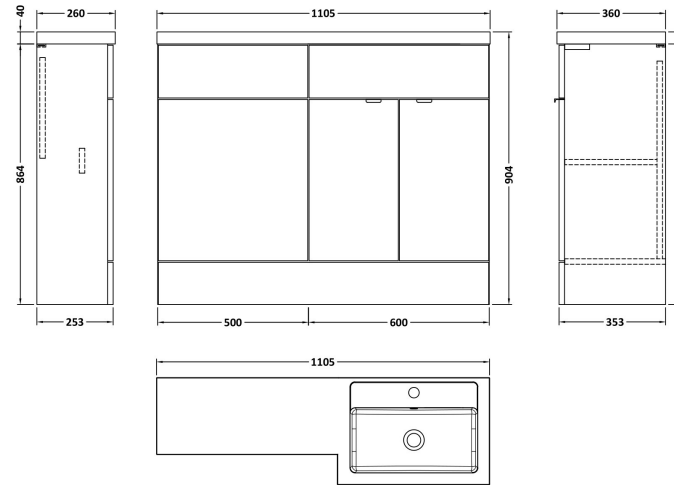

Sales Code: CBI603

Description: 1100mm Combination - Fd - Rh

Packaging Details

Barcode: 5055275887899

Sales Code: OFF608

Description: 600 Vanity Unit (355mm Deep)

Product Dimensions

Height (mm):	864
Width (mm):	600
Depth (mm):	355
Nett Weight (kg):	20.5

Packaging Dimensions

Height (mm):	375
Width (mm):	620
Depth (mm):	900
Gross Weight (kg):	21

Packaging Data

Box Colour:	Brown Cardboard Box
Box Qty:	1
Label Size:	100 x 50
Label Colour:	White Label
Label Qty:	2

Sales Code: OFF645

Description: 500 Wc Unit (255mm Deep)

Product Dimensions

Height (mm):	864
Width (mm):	500
Depth (mm):	255
Nett Weight (kg):	11.5

Packaging Dimensions

Height (mm):	290
Width (mm):	525
Depth (mm):	875
Gross Weight (kg):	12

Sales Code: PMB413R

Description: 1100 L Shaped Polymarble Basin Rh

Product Dimensions

Height (mm):	135
Width (mm):	1103
Depth (mm):	355
Nett Weight (kg):	16

Packaging Dimensions

Height (mm):	190
Width (mm):	420
Depth (mm):	1160
Gross Weight (kg):	16