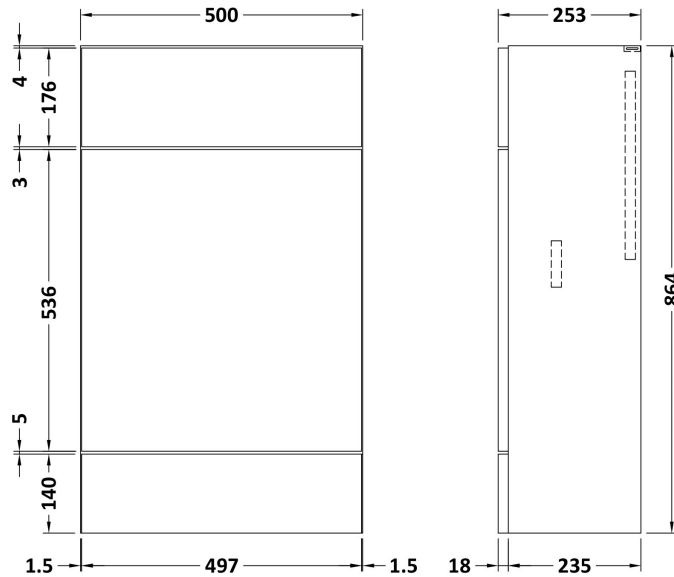

Sales Code: CBI603

Description: 1100mm Combination - Fd - Rh

Packaging Details

Barcode: 5055275887899

Sales Code: OFF608

Description: 600 Vanity Unit (355mm Deep)

Product Dimensions

Height (mm):	864
Width (mm):	600
Depth (mm):	355
Nett Weight (kg):	20.5

Packaging Dimensions

Height (mm):	375
Width (mm):	620
Depth (mm):	900
Gross Weight (kg):	21

Packaging Data

Box Colour:	Brown Cardboard Box
Box Qty:	1
Label Size:	100 x 50
Label Colour:	White Label
Label Qty:	2

Sales Code: OFF645

Description: 500 Wc Unit (255mm Deep)

Product Dimensions

Height (mm):	864
Width (mm):	500
Depth (mm):	255
Nett Weight (kg):	11.5

Packaging Dimensions

Height (mm):	290
Width (mm):	525
Depth (mm):	875
Gross Weight (kg):	12

Sales Code: PMB413R

Description: 1100 L Shaped Polymarble Basin Rh

Product Dimensions

Height (mm):	135
Width (mm):	1103
Depth (mm):	355
Nett Weight (kg):	16

Packaging Dimensions

Height (mm):	190
Width (mm):	420
Depth (mm):	1160
Gross Weight (kg):	16