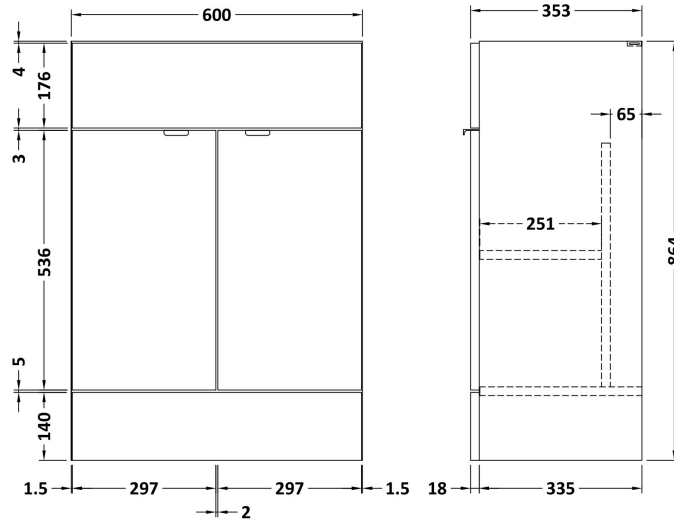

Sales Code: CBI603

Description: 1100mm Combination - Fd - Rh

Packaging Details

Barcode: 5055275887899

Sales Code: OFF608

Description: 600 Vanity Unit (355mm Deep)

Product Dimensions

Height (mm):	864
Width (mm):	600
Depth (mm):	355
Nett Weight (kg):	20.5

Packaging Dimensions

Height (mm):	375
Width (mm):	620
Depth (mm):	900
Gross Weight (kg):	21

Packaging Data

Box Colour:	Brown Cardboard Box
Box Qty:	1
Label Size:	100 x 50
Label Colour:	White Label
Label Qty:	2

Sales Code: OFF645

Description: 500 Wc Unit (255mm Deep)

Product Dimensions

Height (mm):	864
Width (mm):	500
Depth (mm):	255
Nett Weight (kg):	11.5

Packaging Dimensions

Height (mm):	290
Width (mm):	525
Depth (mm):	875
Gross Weight (kg):	12

Sales Code: PMB413R

Description: 1100 L Shaped Polymarble Basin Rh

Product Dimensions

Height (mm):	135
Width (mm):	1103
Depth (mm):	355
Nett Weight (kg):	16

Packaging Dimensions

Height (mm):	190
Width (mm):	420
Depth (mm):	1160
Gross Weight (kg):	16